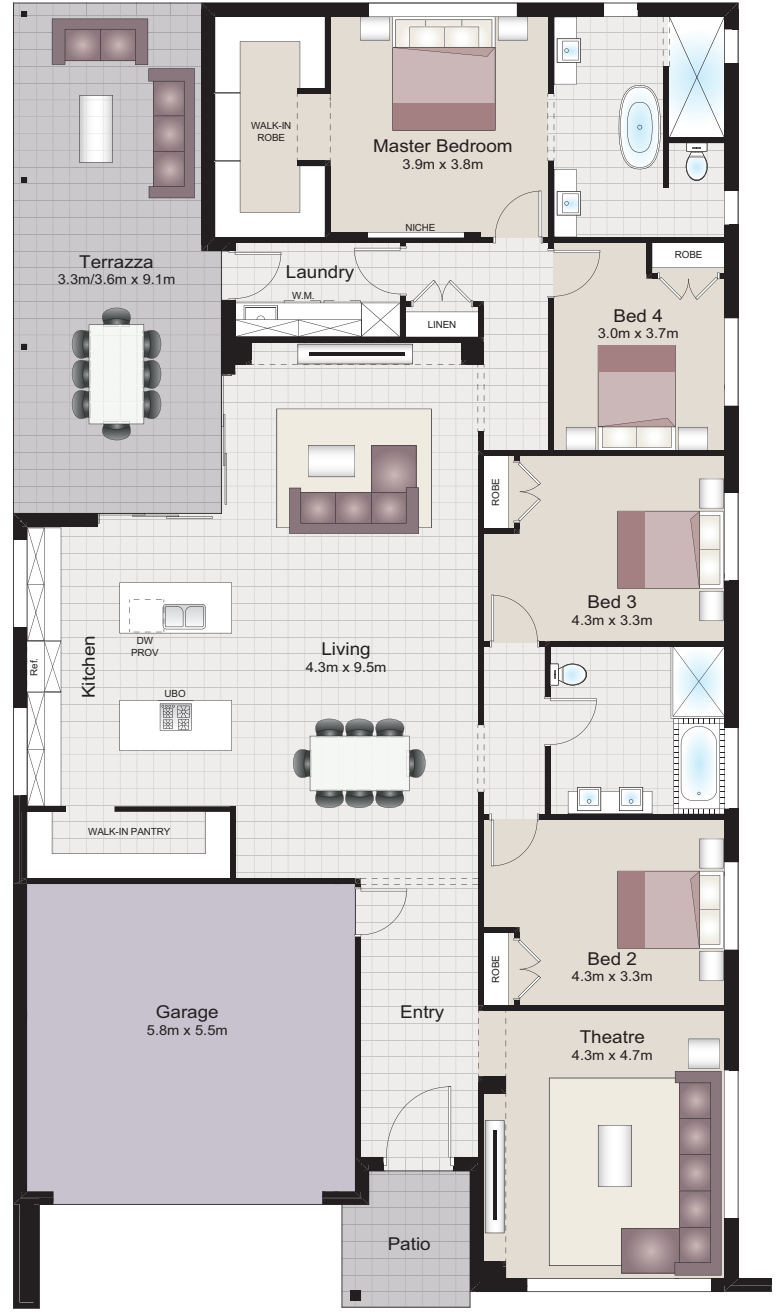

Moselle Riesling Four 31

with Executive façade

HOME SUITS 15m WIDE LOTS

SUITS 31m DEEP LOTS

Home width:	12.95m
Home length:	23.33m
Living:	216.89m²
Terrazza:	32.33m²
Garage:	35.21m²
Patio:	4.90m²
Total:	289.33m²

23.60