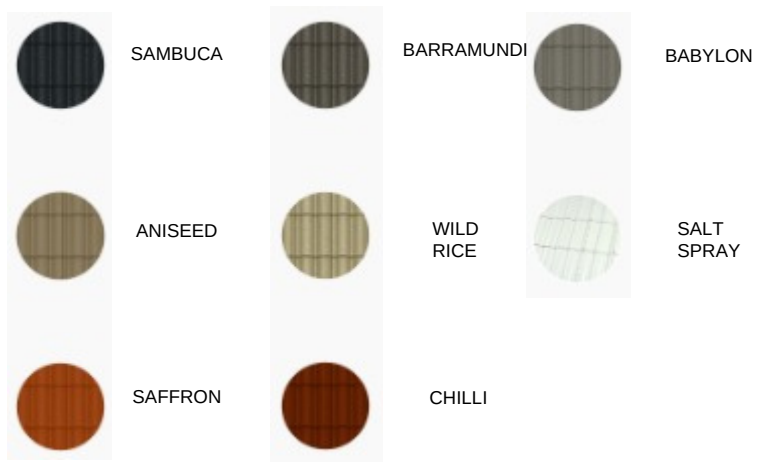

ELEMENTS RANGE

JAROSITE GRAPHITE FOSSIL RUBELITE

INCLUDED

Natural and white Mortar

BRICK RANGE

UPGRADE

VELOUR RANGE

BROWN CHOC TAN PEARL GREY MINERAL VOLCANIC

ALFRESCO RANGE

CHOCOLATTO COCOA ES- TRUFFLE VINO

COMPOSITE RANGE

ALUMINIUM CHARCOAL PEBBLE URBAN BLUE

METALLIC RANGE

BLUE STEEL FLASH NICKEL FLASH PEWTER

METAL ROOF INCLUDED Colorbond®

22 COLOURS IN TOTAL

ROOF TILES INCLUDED Monier™ ROOFING

STANDARD PROFILE

UPGRADE PROFILE EXTRA COST

COLOUR OPTIONS

CLADDING INCLUDED

PAINTED TO A COLOUR OF YOUR CHOICE

PrimeLine Heritage. A double-width weather board with rebated edges to create shadow lines.