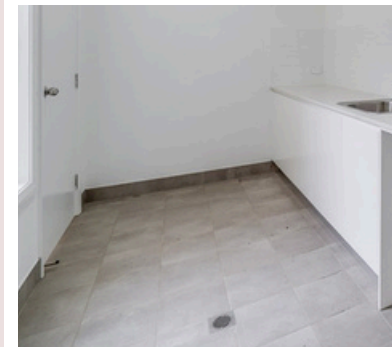

Choice of ceramic tiles from Beaumont Tiles Builder's range for laundry floor.

Sizing as per bathroom floor sizes.

Skirting tile to match.