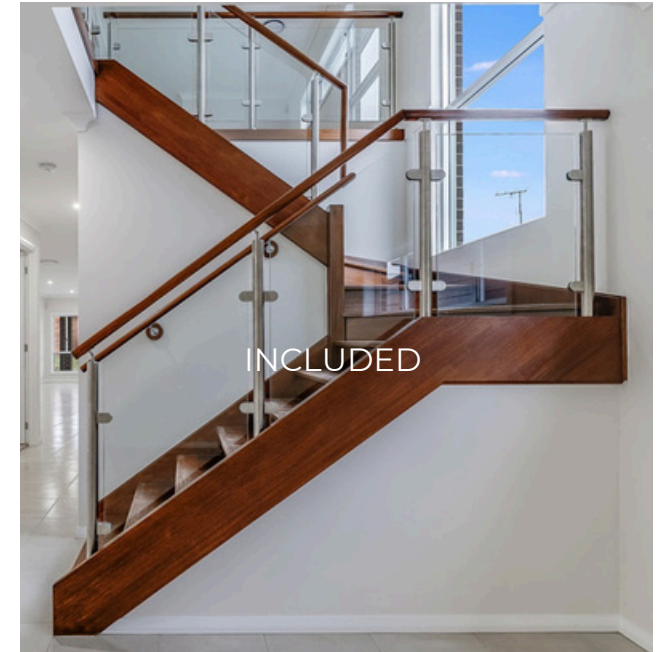

- Black wrought iron balusters
- Pine hand rail with square post
- tops MDF risers and stringers
- Carpeted
- Builder's white painted finish

Stairs design is as per the chosen house design

INCLUDED

EXTRA COST OPTIONS