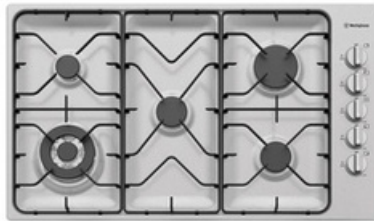

APPLIANCES

INCLUDED

Westinghouse 900mm Stainless Steel Freestanding Cooker

Westinghouse 900mm Stainless Steel Rangehood ducted to eave

Dishlex 900mm stainless steel dishwasher

EXTRA COST OPTIONS

Westinghouse 900mm gas cooktop, separate