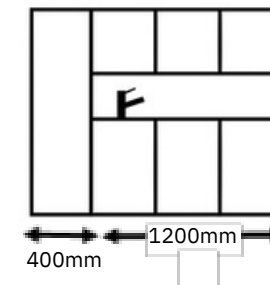

CABINETRY COMBINATIONS

EXTRA COST OPTION

800mm wide cabinet with a drop in tub

800mm wide cabinet with a drop in tub & 800mm overhead cupboards

1200mm wide cabinet with a drop in tub & 1200mm overhead cupboards plus a 400mm broom cupboard