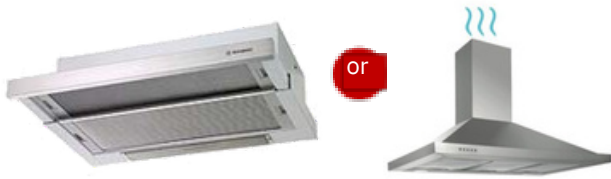

EXTRA COST OPTION

Pendant lights

Flat

Recessed hallway / Step lights

Alarm and/or intercom

- An electrical consultation is offered as part of the selections process.

INCLUDED

Westinghouse 600mm slide out range hood, or
900mm exhaust fan, ducted to external eave