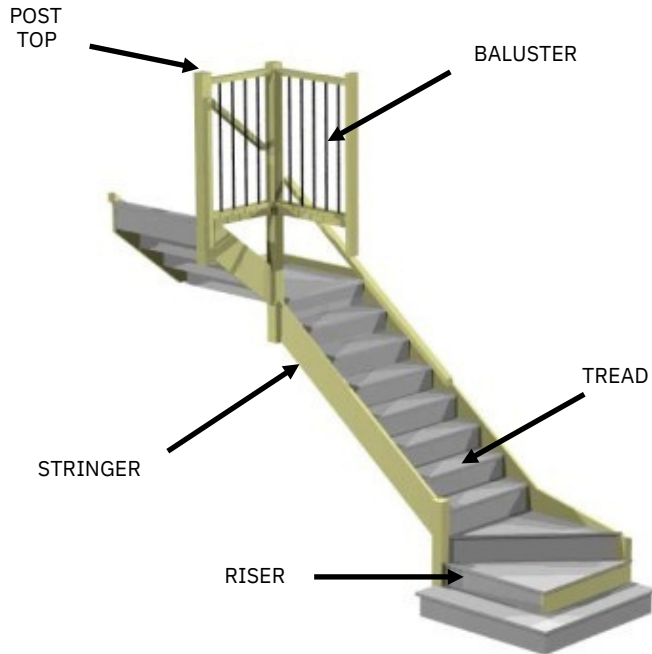

STAIRCASE

INCLUDED

- Black wrought iron balusters
- Pine hand rail with square post
- tops MDF risers and stringers
- Carpeted
- Builder's white painted finish

Stairs design is as per the chosen house design