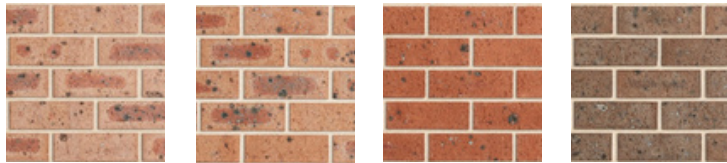

BRICK RANGE

INCLUDED

DESSERT RANGE

GIBSON RED GUM SINAI

DARK AND STORMY RANGE

LIGHTNING MONSOON THUNDER WHIRLWIND ZEPHYR

TOWNHOUSE RANGE

KENT DORSET HAMPSHIRE SURREY

ELEMENTS RANGE

JAROSITE GRAPHITE FOSSIL RUBELITE

INCLUDED

Natural and white Mortar

BRICK RANGE

UPGRADE

VELOUR RANGE

BROWN CHOC TAN PEARL GREY MINERAL VOLCANIC