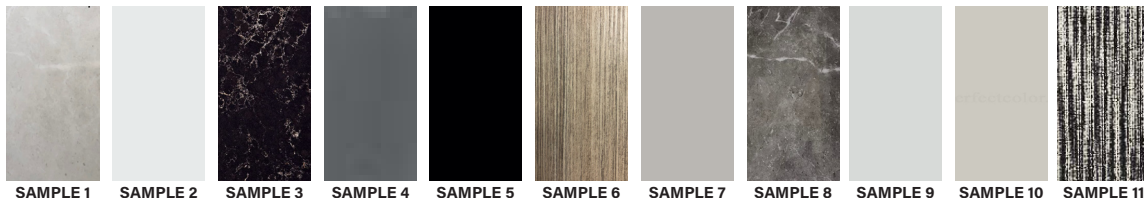

LAUNDRY

Floor	Porceline stone white tiles in polished finish 600x600 SAMPLE 1
Walls	Porceliane pure white tiles, ultra white in high gloss finish 300x600
Sink	Stainless steel sink
Tapware	Polished chrome mixer
Clothes dryer	Wall-mounted, all enamelled white
Lights	LED down lights, white satin finish
Door	Smoke bush, DULUX colour, low sheen finish SAMPLE 3
Ceiling	Lexicon white DULUX paint, flat finish SAMPLE 2