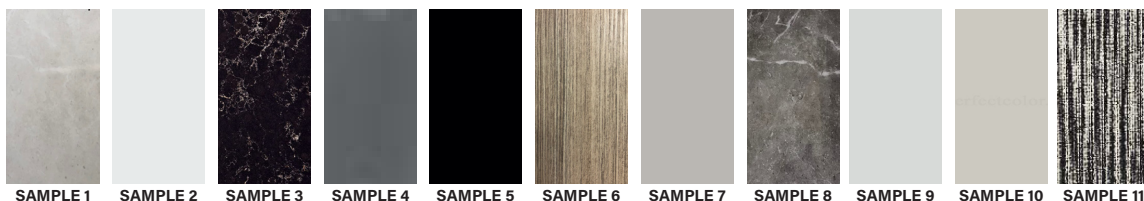

ENTRY

Floor	Porceline stone white tiles in polished finish 600x600 SAMPLE 1
Walls	Lexicon white DULUX paint, low sheen finish SAMPLE 2
Lights	LED downlights, white satin finish
Door (Inside)	Smokebush Dulux colour low sheen finish SAMPLE 7
Door (Outside)	Watty, mortar grey colour, gloss finish SAMPLE 10

BEDROOMS

Floor	Light Grey Linear striped carpet SAMPLE 11
Walls	Lexicon white DULUX paint, low sheen finish SAMPLE 2
Wardrobes	Built in wardrobes with charred oak woodworks and MirraEcho smokey grey mirrored doors SAMPLE 4
Blinds	White roller blinds with silver chain
Lights	LED down lights, white satin finish
Door	Smoke Bush, Dulux Colour, Low Sheen Finish SAMPLE 7
Skirtings	Lexicon white DULUX paint, gloss finish SAMPLE 2
Ceiling	Lexicon white DULUX paint, flat finish SAMPLE 2

ENTRY

Floor	Porceline stone white tiles in polished finish 600x600 SAMPLE 1
Walls	Lexicon white DULUX paint, low sheen finish SAMPLE 2
Lights	LED downlights, white satin Finish
Door (Inside)	Smokebush Dulux colour low sheen finish SAMPLE 8
Door (Outside)	Wattyl, mortar grey colour, gloss finish SAMPLE 10