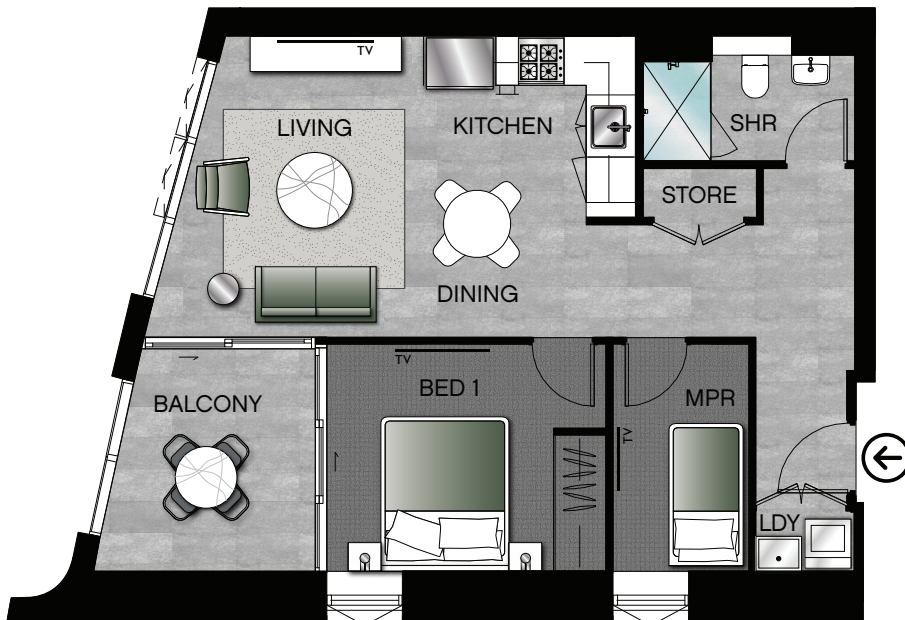

UCCELLO

PAGEWOOD CENTRO

LEVEL 2

BUILDING A

ONE BEDROOM
+ MPR

ADAPTABLE
APARTMENTS

224, 324, 424, 524, 624, 724, 824,
924, 1024, 1124, 1224, 1324, 1424,
1524, 1624, 1724, 1822

INTERNAL AREA

56m²

EXTERNAL AREA

8m²

TOTAL AREA

64m²

HIGH LEVEL AWNING WINDOWS
WITH TRANSLUCENT GLAZING

Disclaimer: Purchasers take note: These floor plans do not form part of the contract for sale of any lot within the development. They are indicative only. The descriptions, layouts and areas set out in this floor plan are subject to change and may not accurately reflect the final design of each unit depicted.