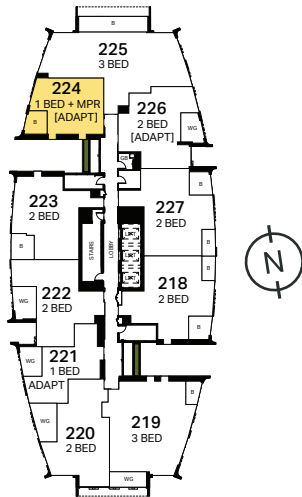

UCCELLO

PAGEWOOD CENTRO

LEVEL 2

BUILDING A

ONE BEDROOM
+ MPR

ADAPTABLE
APARTMENTS

224, 324, 424, 524, 624, 724, 824,
924, 1024, 1124, 1224, 1324, 1424,
1524, 1624, 1724, 1822

INTERNAL AREA

56m²

EXTERNAL AREA

8m²

TOTAL AREA

64m²

HIGH LEVEL AWNING WINDOWS
WITH TRANSLUCENT GLAZING

Disclaimer: Purchasers take note: These floor plans do not form part of the contract for sale of any lot within the development. They are indicative only. The descriptions, layouts and areas set out in this floor plan are subject to change and may not accurately reflect the final design of each unit depicted.