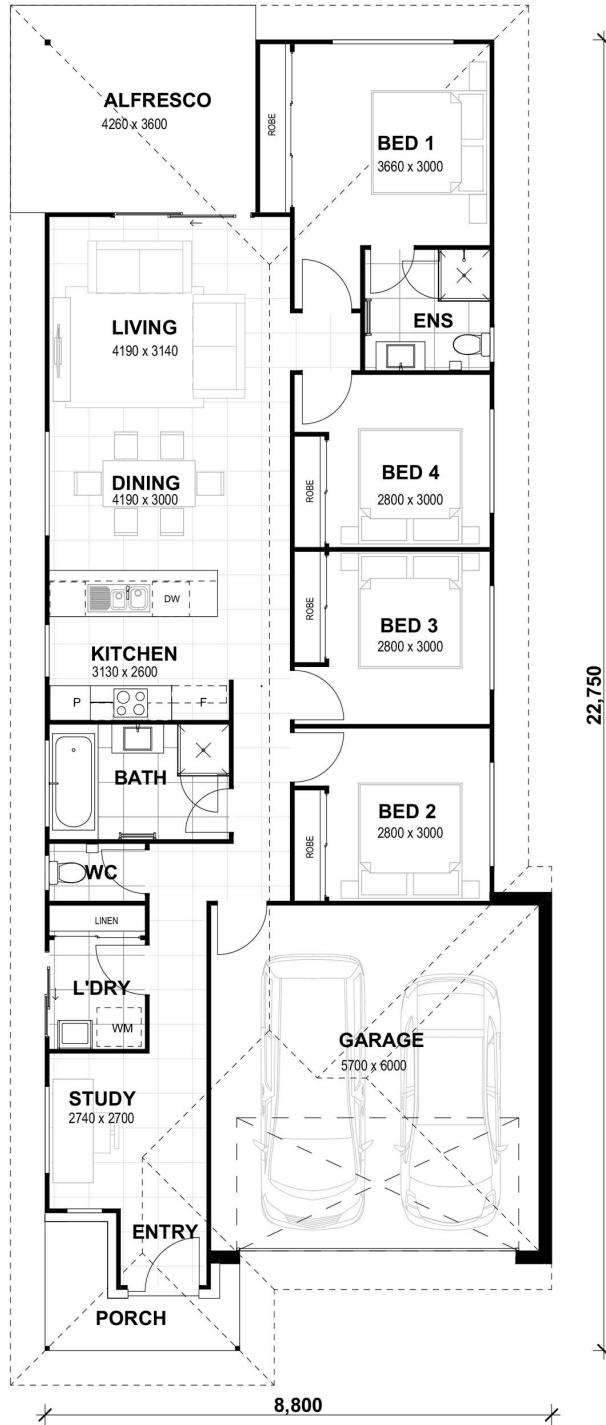

BROOK

Classic 10

**TURN KEY
FIXED PRICE:** **\$534,900**

Middleton Park (307m²)

HOUSE PRICE: \$285,900

HOUSE SIZE: 181m²

LAND PRICE: \$249,000

REGISTRATION: Est. 01/22

KEY INCLUSIONS

- 900mm Appliance Pack
- CCTV Camera Alarm System
- 2590mm Ceilings
- Keyless Entry
- 2 x Split System A/C
- 20mm Stone Benchtops
- Full Landscaping
- Fixed Price, Nothing More To Pay

*Artist impression only, all inclusions are as per Specifications of Works. Correct as of 21/09/2021

BROOK

*Artist impression only, all inclusions are as per Specifications of Works. Correct as of 21/09/2021