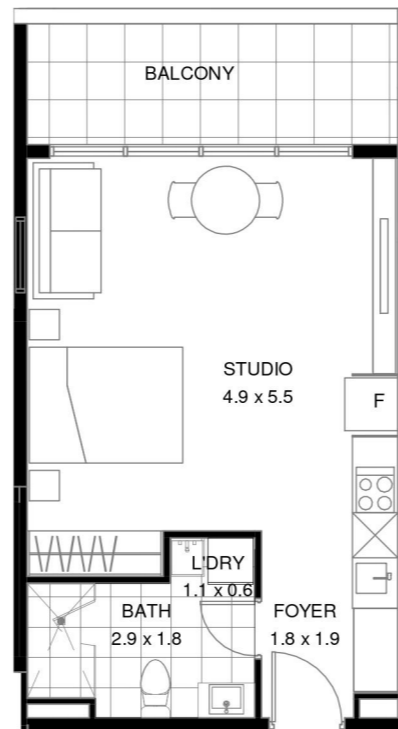

## STUDIO

LEVEL 01  
APARTMENT 103/10

Internal Area: 35.8 m<sup>2</sup>  
External Area: 7.8 m<sup>2</sup>  
Total Area: 43.8 m<sup>2</sup>

REVISED 12/05/21