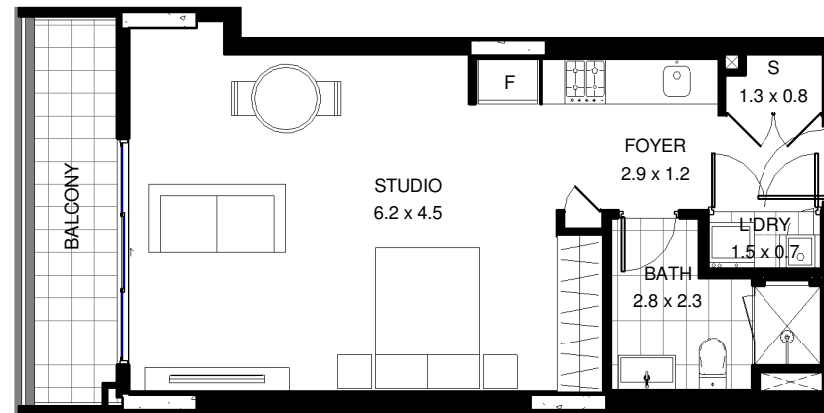

GRIMA STREET & MANCHESTER DRIVE, SCHOFIELDS

PINNACLE III

STUDIO

LEVEL 01
APARTMENT 102/75A

Internal Area: 41.0 m²
External Area: 6.0 m²
Total Area: 47.0 m²

REVISED 12/03/2021

Disclaimer: The information and illustrations in this document are indicative only and are subject to the terms of the contract for sale and the strata plan in the contract for sale. Any furniture or fixtures depicted are illustrative only and not part of the property sold. The contract for saleshow's inclusions sold with the property. Purchasers must rely on their enquiries and the information in the contract for sale.