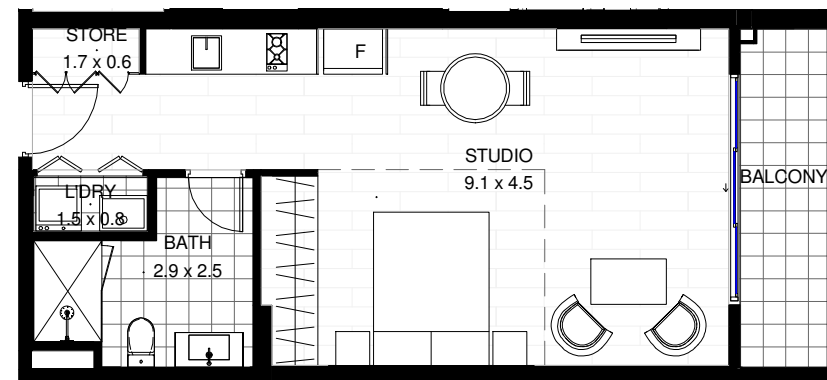

7 MANCHESTER DRIVE, SCHOFIELDS

PINNACLE SCHOFIELDS

STUDIO

LEVEL 03
APARTMENT 304/7

-	1	1
Internal Area:	40.0 m ²	
External Area:	5.0 m ²	
Total Area:	45.0 m ²	

Disclaimer: The information and illustrations in this document are indicative only and are subject to the terms of the contract for sale and the strata plan in the contract for sale. Any furniture or fixtures depicted are illustrative only and not part of the property sold. The contract for saleshow's inclusions sold with the property. Purchasers must rely on their enquiries and the information in the contract for sale.