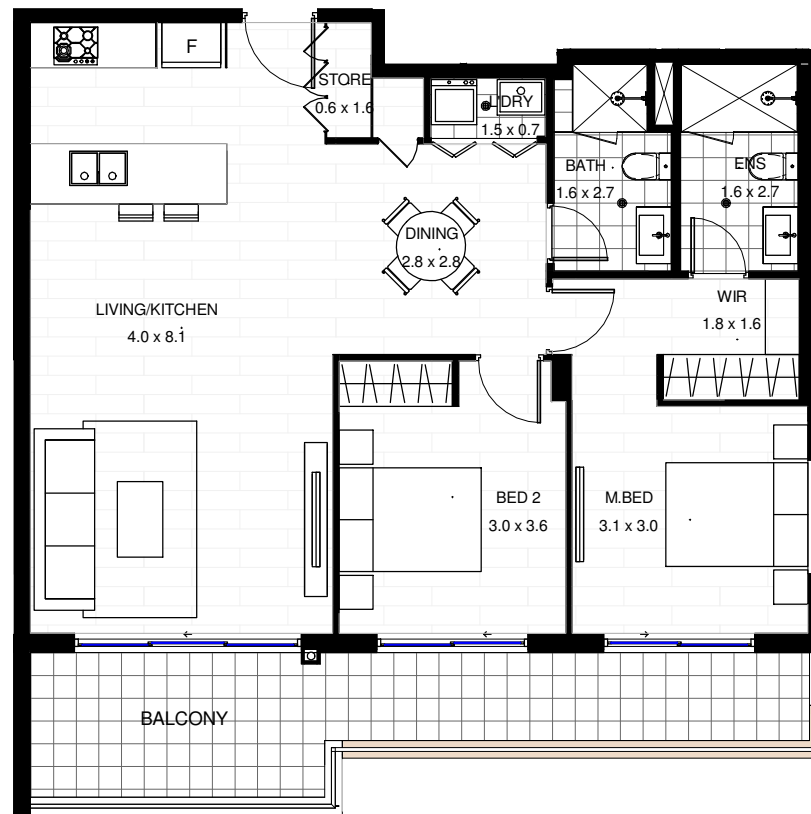

6 ISLA STREET, SCHOFIELDS

PINNACLE SCHOFIELDS

2 BEDROOM

LEVEL 01

APARTMENT 101/6

2

2

1

Internal Area: 79.0 m²
External Area: 15.0 m²
Total Area: 94.0 m²

REVISED 23/07/2020

Disclaimer: The information and illustrations in this document are indicative only and are subject to the terms of the contract for sale and the strata plan in the contract for sale. Any furniture or fixtures depicted are illustrative only and not part of the property sold. The contract for saleshow's inclusions sold with the property. Purchasers must rely on their enquiries and the information in the contract for sale.