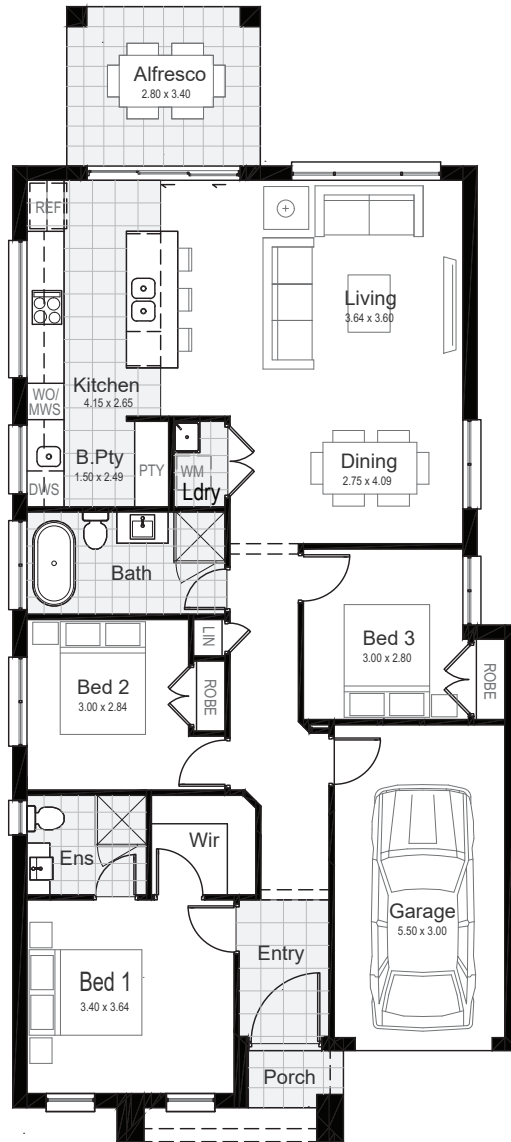

Lot 124 | Crown Hill, Riverstone

Ground Floor	118.22 m ²
Garage	18.62 m ²
Porch	1.95 m ²
Alfresco	9.52 m ²
Gross Floor Area	148.31 m²

Ground Floor