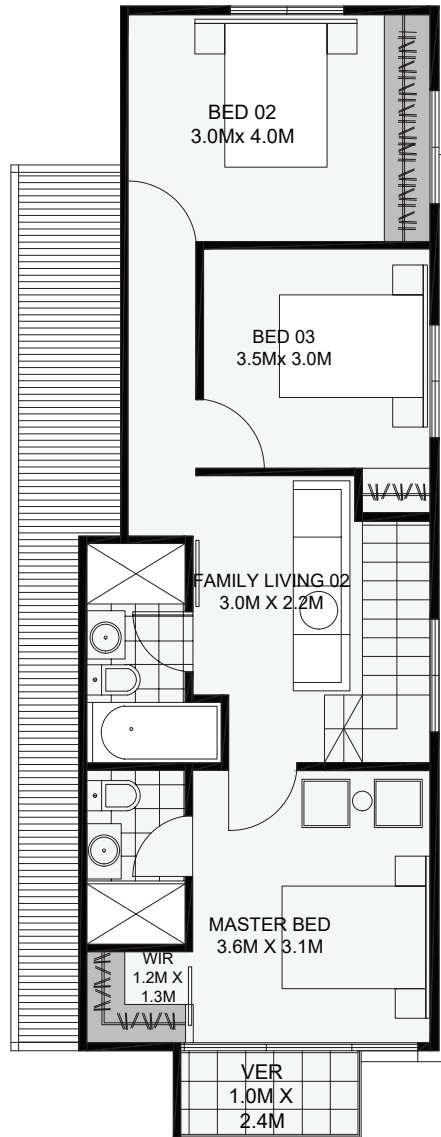

GROUND

FIRST

House Size	185Q
House Lot Width	7 m ²
Lot Length	28.66 m ²