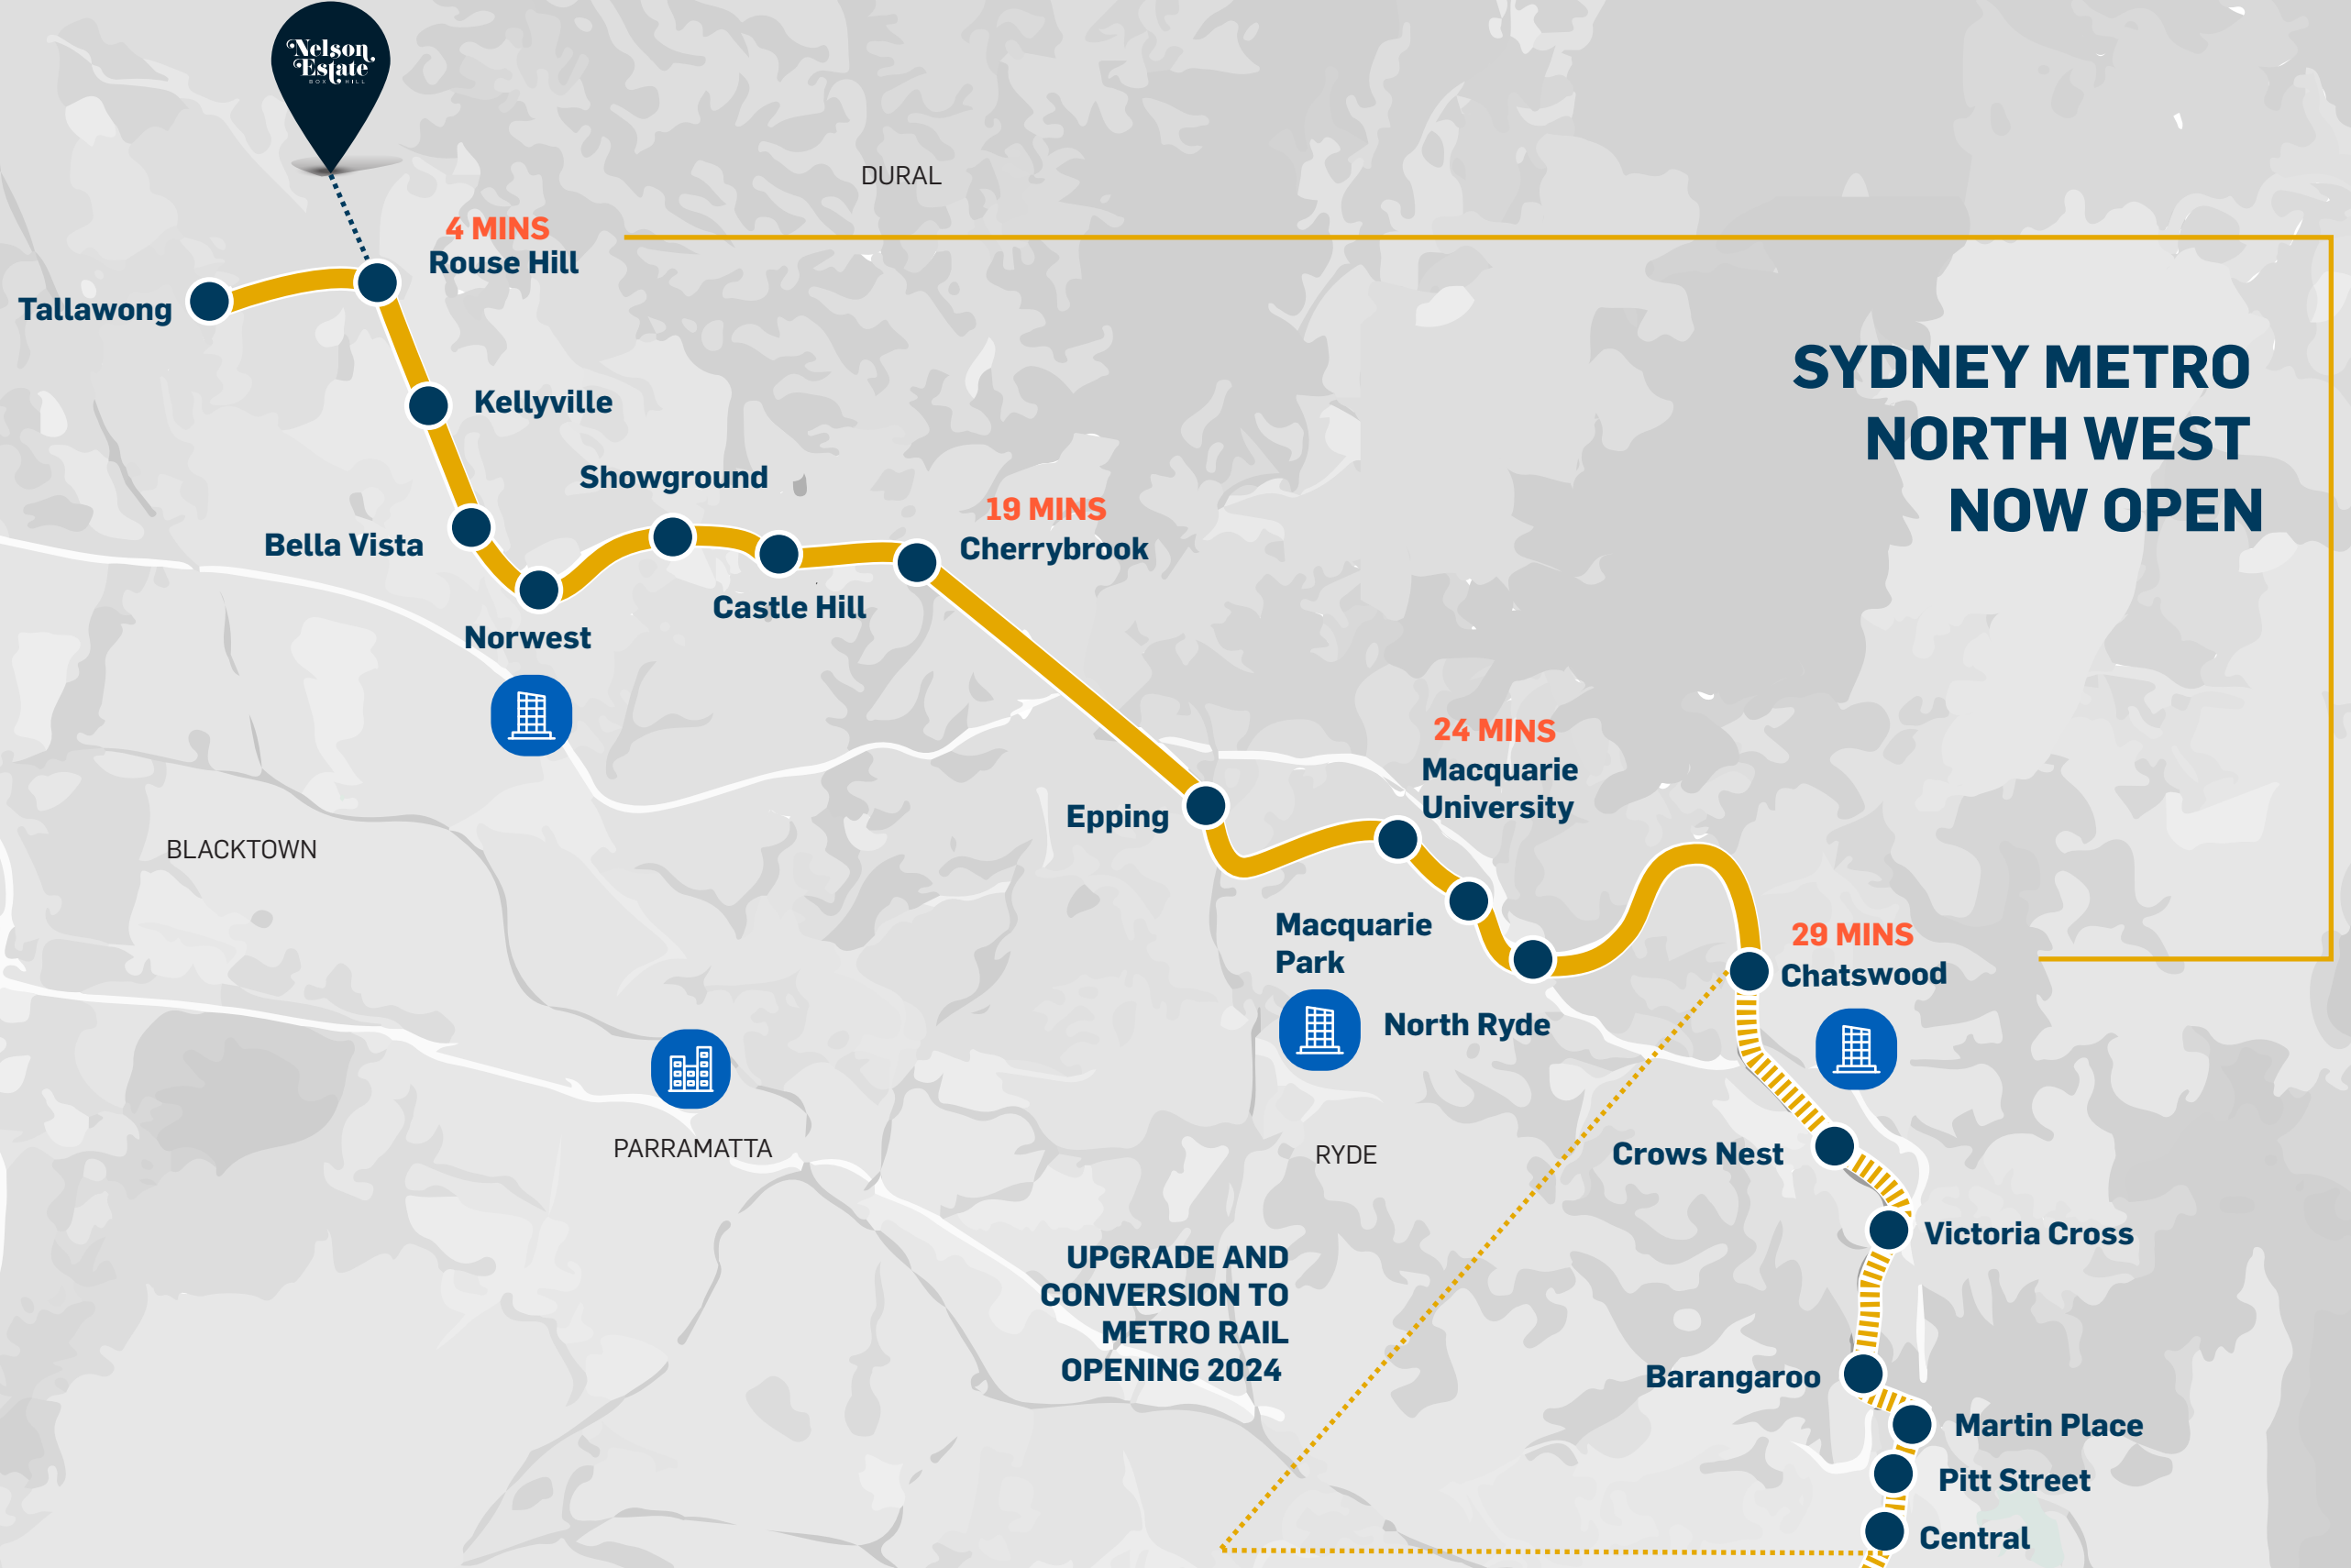

SYDNEY METRO NORTH WEST NOW OPEN

DURAL

BLACKTOWN

PARRAMATTA

RYDE