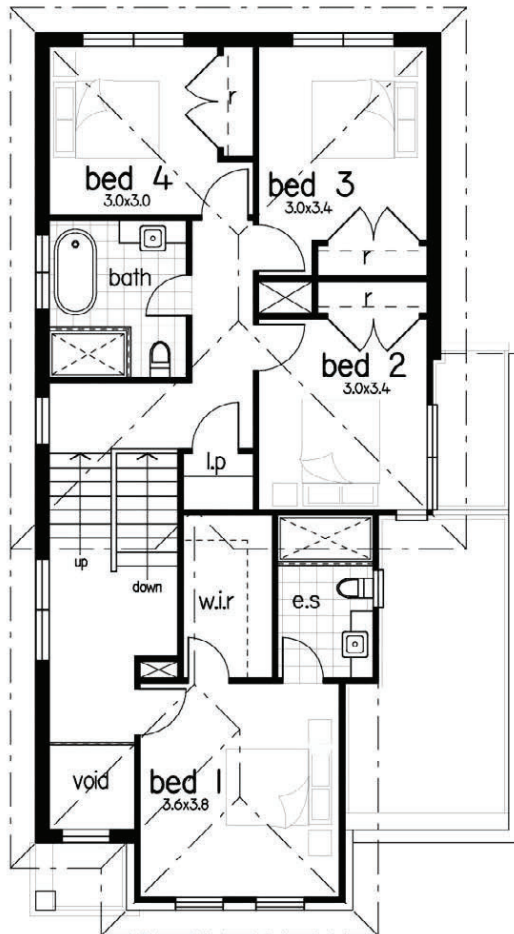

GROUND FLOOR

FIRST FLOOR

SINGLE CONTRACT

LOT 14 House Area:

223.1m²

House Type: Karinthia (CH1)

Facade: B

mcdonald jones