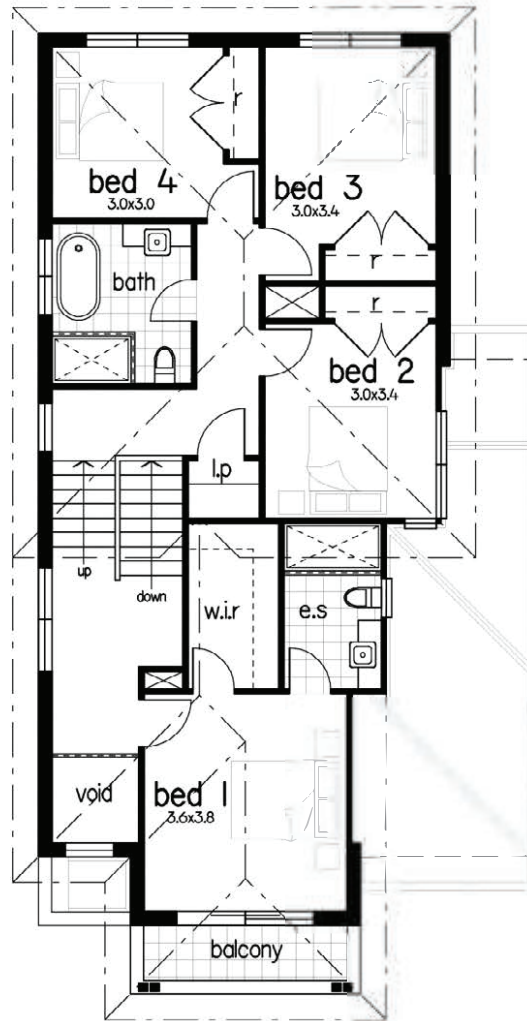

GROUND FLOOR

FIRST FLOOR

SINGLE CONTRACT

LOT 17 House Area:

227.9m²

House Type: Karinthia (CH1)

Facade: A

mcDonald jones