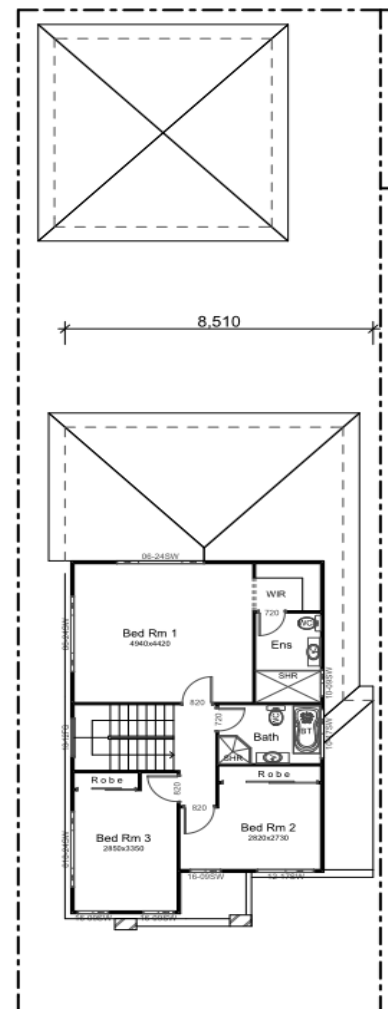

YOUR NEW HOME INCLUDES

- -Upgrade Interior
- -Fixed Price
- -2.6m Ceiling
- -900mm European Style Kitchen Appliance
- -CaesarStone tops to kitchen
- -Central Ducted Air Condition
- -H2 Treating Frames&Trusses
- -Roof Sarking
- -Insulation to Walls&Ceiling
- -Flyscreens to opening windows
- -Garden turf to front and rear
- -Tiles to porch, entry, kitchen&living
- -Antenna
- -Blinds&Clothing line
- -Driveway, Path
- -Remote control garage
- -Cover BAL 29

All photos, illustrations and plans are for illustrative purposes and should be used as a guide only. Package prices are subject to availability. Prices are subject to change without notice.