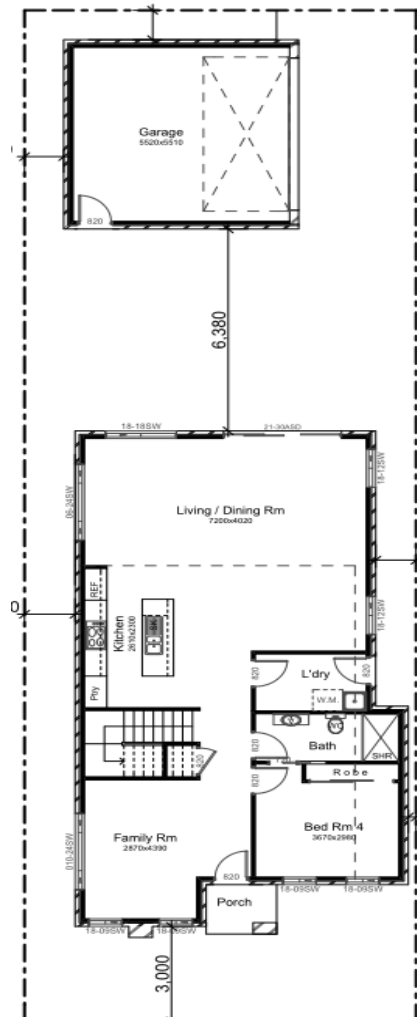

YOUR NEW HOME INCLUDES

- -Upgrade Interior
- -Fixed Price
- -2.6m Ceiling
- -900mm European Style Kitchen Appliance
- -CaesarStone tops to kitchen
- -Central Ducted Air Condition
- -H2 Treating Frames&Trusses
- -Roof Sarking
- -Insulation to Walls&Ceiling
- -Flyscreens to opening windows
- -Garden turf to front and rear
- -Tiles to porch, entry, kitchen&living
- -Antenna
- -Blinds&Clothing line
- -Driveway, Path
- -Remote control garage
- -Cover BAL 29

All photos, illustrations and plans are for illustrative purposes and should be used as a guide only. Package prices are subject to availability. Prices are subject to change without notice.