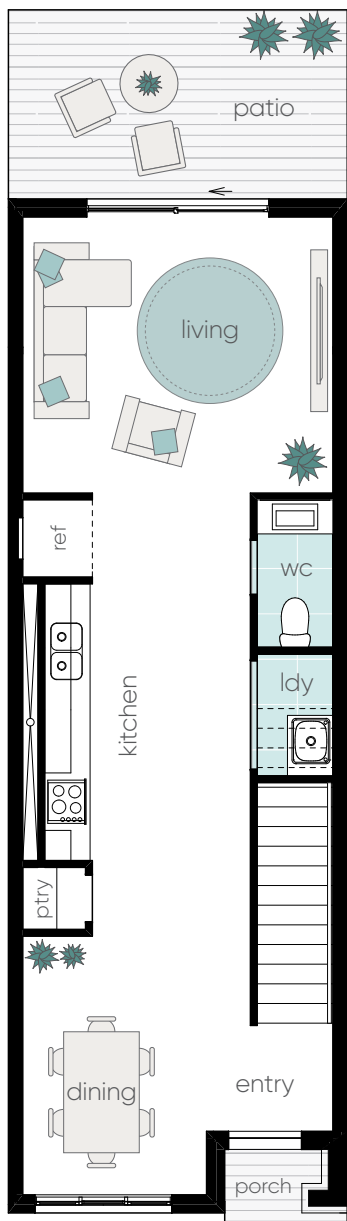

## Broadway-Morton

Type A2\_2

Living (Ground Floor)	59.10 m <sup>2</sup>
Living (First Floor)	51.05 m <sup>2</sup>
Patio	11.20 m <sup>2</sup>
Porch	1.23 m <sup>2</sup>
Garage	21.48 m <sup>2</sup>
<b>TOTAL</b>	<b>144.06 m<sup>2</sup></b>

garage  
(rear - loaded)

ground floor

first floor