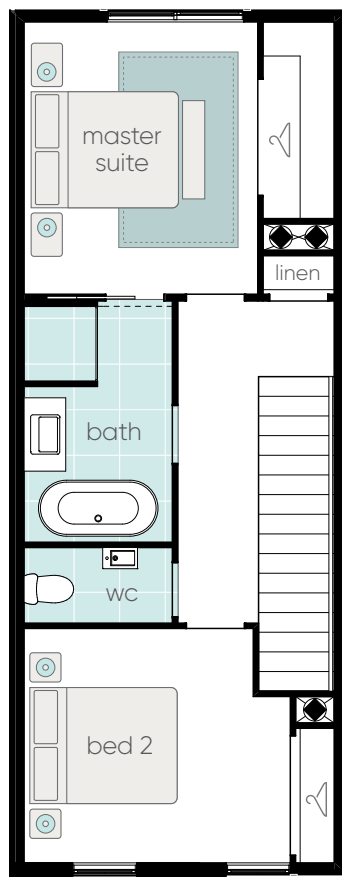

## Broadway-Morton

Type A2\_2

Living (Ground Floor)	59.10 m <sup>2</sup>
Living (First Floor)	51.05 m <sup>2</sup>
Patio	11.20 m <sup>2</sup>
Porch	1.23 m <sup>2</sup>
Garage	21.48 m <sup>2</sup>
<b>TOTAL</b>	<b>144.06 m<sup>2</sup></b>

garage  
(rear - loaded)

ground floor

first floor