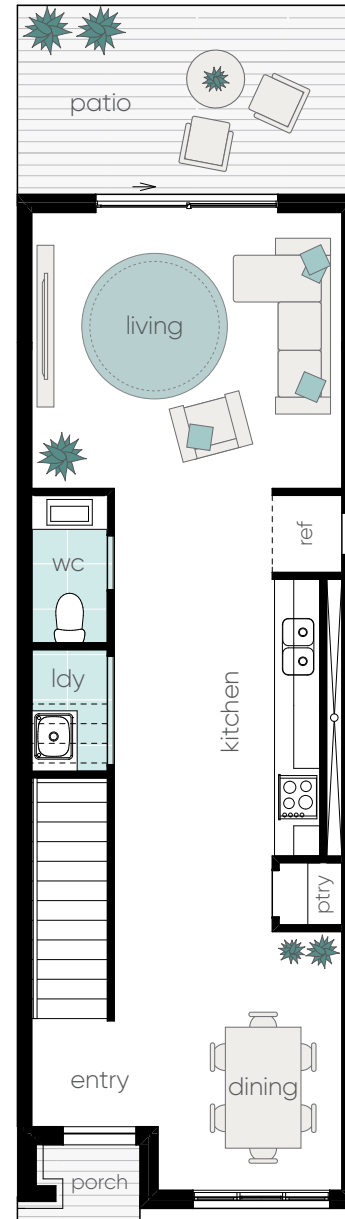

# Lot 142

## Broadway-Morton

### Type A2\_A

Living (Ground Floor)	59.10 m <sup>2</sup>
Living (First Floor)	51.05 m <sup>2</sup>
Patio	11.20 m <sup>2</sup>
Porch	1.23 m <sup>2</sup>
Garage	21.48 m <sup>2</sup>
<b>TOTAL</b>	<b>144.06 m<sup>2</sup></b>

garage  
(rear - loaded)

ground floor

first floor