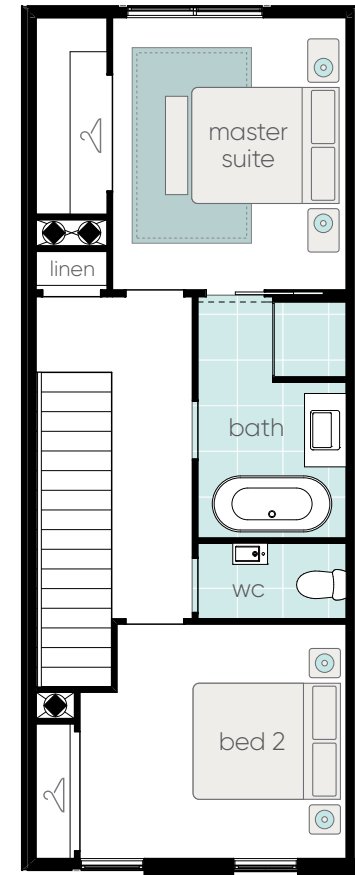

### Type A2\_A

Living (Ground Floor)	59.10 m <sup>2</sup>
Living (First Floor)	51.05 m <sup>2</sup>
Patio	11.20 m <sup>2</sup>
Porch	1.23 m <sup>2</sup>
Garage	21.48 m <sup>2</sup>
<b>TOTAL</b>	<b>144.06 m<sup>2</sup></b>

garage  
(rear - loaded)

ground floor

first floor