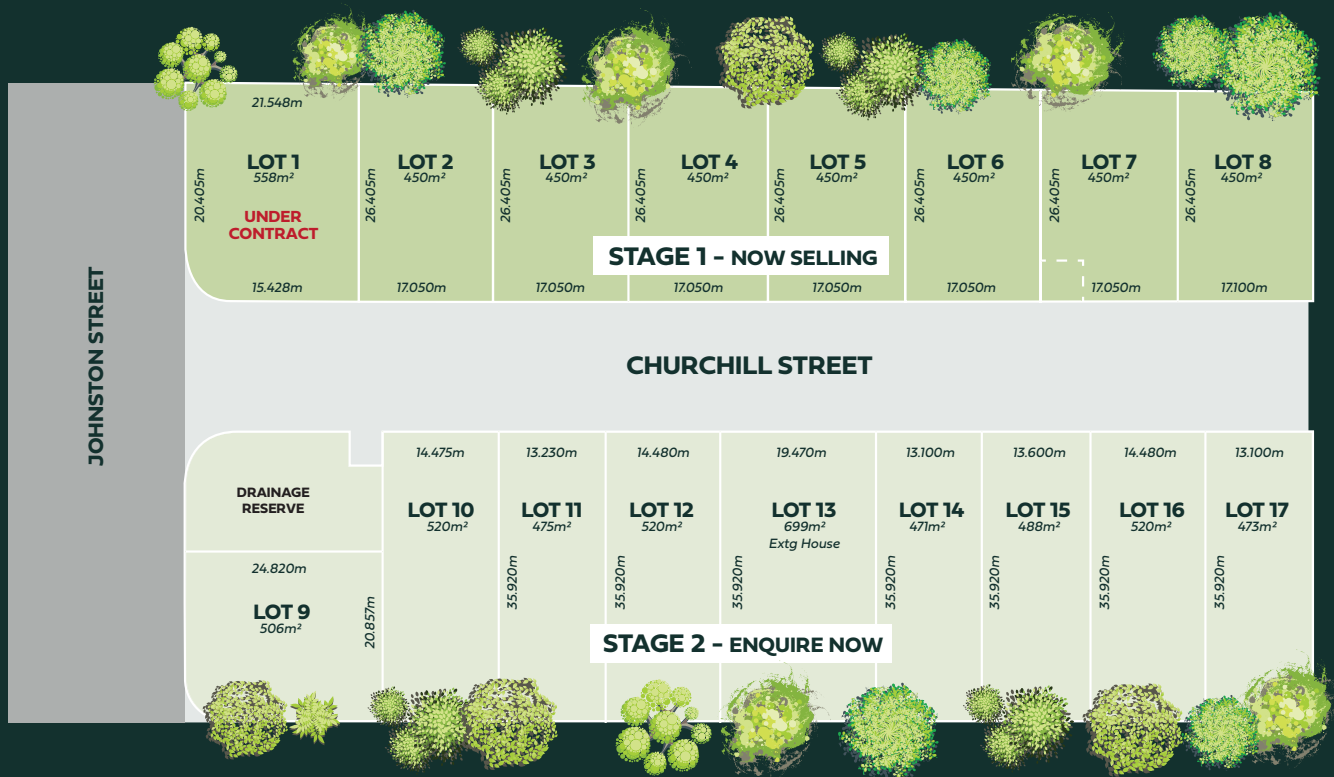

Orion Mews Stage Plan

119-123
Johnston Street

Developed By -

119-123
Johnston Street

orionmews.com.au

**orion
mews**
BELLBIRD PARK