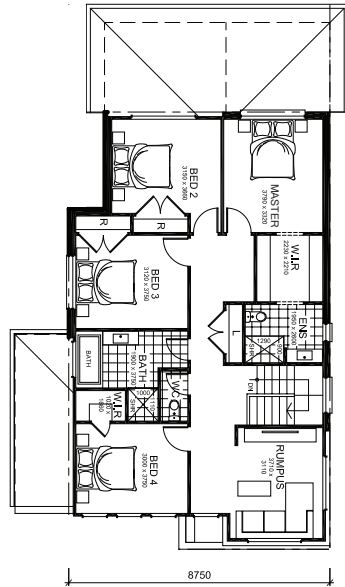

HOUSE & LAND PACKAGE

Lot 2220, Bardia

illustrative purposes only

TURNKEY PACKAGE \$1,191,700

Land Price \$740,900
House Price \$450,800

PACKAGE INCLUSION

- **FREE** Ducted Actron Air Conditioning
- 2590mm high ceiling upgrade to ground floor
- 20mm stone benchtop to kitchen + Dishwasher
- 900mm Stainless Appliances to kitchen
- Wall hung vanities with 20mm stone in bathroom and ensuite
- Vertical blinds '127mm chainless' throughout
- Tiles to main areas, carpets to bedrooms & home theatre
- 15 white LED downlights to main living areas only
- White 40cm Alabaster LED Oyster lights remaining areas
- Aluminium flyscreens to openable windows
- 'Coloured On' Concrete Driveway, Alarm System + Doorbell
- Digital TV Antenna, Fold down clotheslinles & letterbox
- T2 Treated Termite Pine Frames & Trusses (25yr guarantee)
- Plus much more find out today!!!
- Land size 1,635m² | House size 267.88m²

GROUND FLOOR

FIRST FLOOR