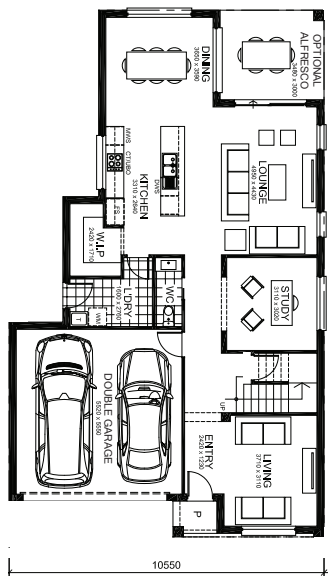

HOUSE & LAND PACKAGE

Lot 2220, Bardia

illustrative purposes only

TURNKEY PACKAGE \$1,191,700

Land Price \$740,900
House Price \$450,800

PACKAGE INCLUSION

- **FREE** Ducted Actron Air Conditioning
- 2590mm high ceiling upgrade to ground floor
- 20mm stone benchtop to kitchen + Dishwasher
- 900mm Stainless Appliances to kitchen
- Wall hung vanities with 20mm stone in bathroom and ensuite
- Vertical blinds '127mm chainless' throughout
- Tiles to main areas, carpets to bedrooms & home theatre
- 15 white LED downlights to main living areas only
- White 40cm Alabaster LED Oyster lights remaining areas
- Aluminium flyscreens to openable windows
- 'Coloured On' Concrete Driveway, Alarm System + Doorbell
- Digital TV Antenna, Fold down clotheslinles & letterbox
- T2 Treated Termite Pine Frames & Trusses (25yr guarantee)
- Plus much more find out today!!!
- Land size 1,635m² | House size 267.88m²

GROUND FLOOR

FIRST FLOOR