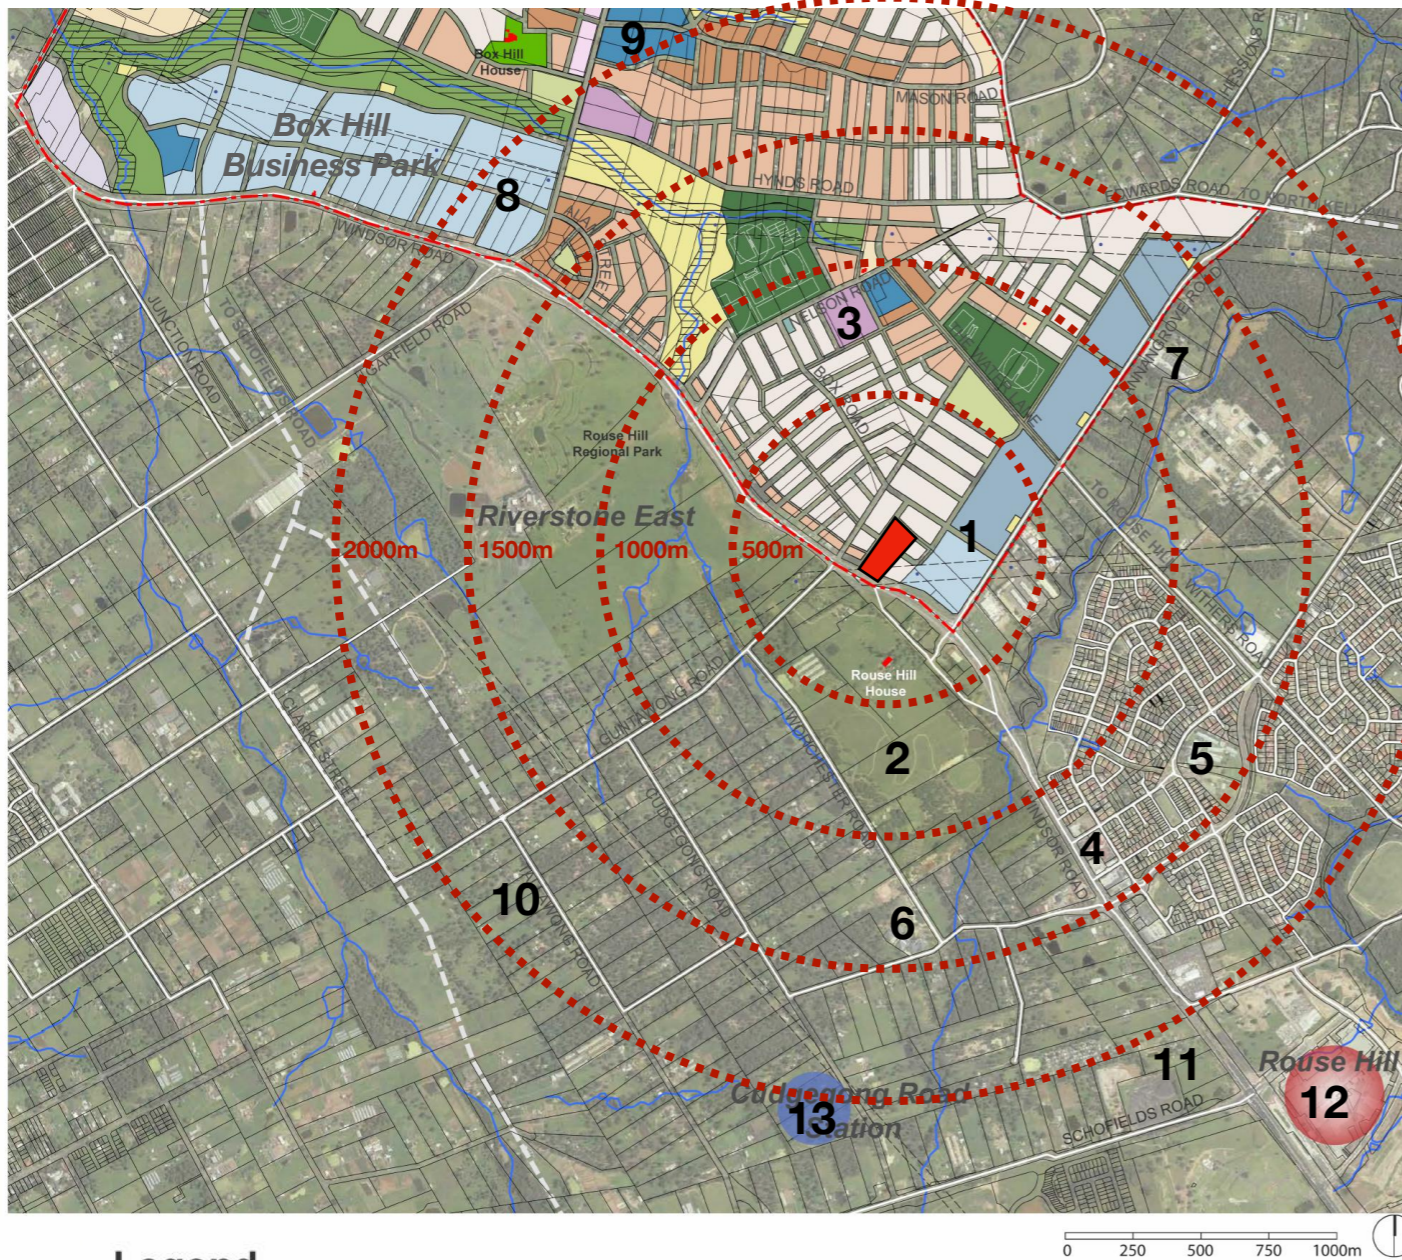

RH Windsor Estate

Rouse Hill

Location Highlights:

1. Business Park & Enterprise Corridor
2. Rouse Hill Regional Park
3. Future School
4. Rouse Hill Village Centre
5. Rouse Hill Public School
6. Rouse Hill Anglican College
7. Rouse Hill Preschool Kindergarten
8. Box Hill Business Park
9. Box Hill Town Centre
10. Sikh Grammar School
11. Rouse Hill Hospital
12. Rouse Hill Metro Station & Town Centre
13. Tallawong Metro Station

Legend

	Precinct Boundary		Local Park
	Retail/Commercial Area		Private Open Space
	Employment - Light Industrial		Sports Field
	Employment - Business Park		Riparian Corridor
	Employment - Enterprise Corridor		Drainage
	Potential School		Infrastructure/Substation
	Large Lot Residential		Road
	General Residential		Creek
	Low Density Residential		Transmission Easement
	Medium Density Residential		Future Link Road
	High Density Residential		

Schools under 10min driving

Rouse Hill High School

Our Lady of the Angels Primary, Kellyville

Ironbark Ridge Public School

The Ponds School