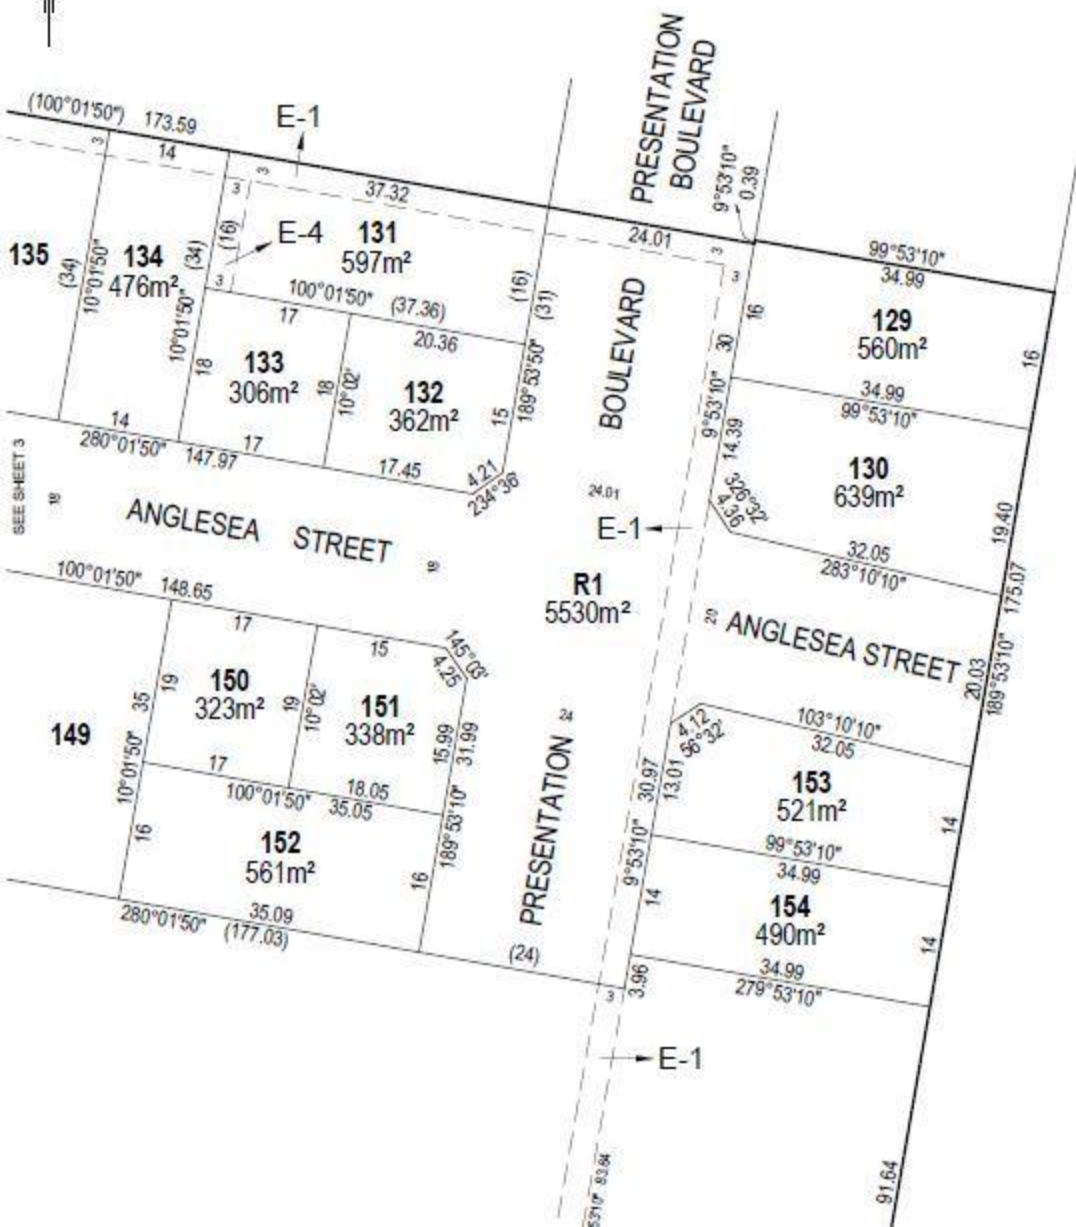

Champions

Estate Ballarat

Stage 7
NOW
SELLING

Blocks starting at \$155,000

House and Land packages
starting at \$356,160

Display Home Open Wed, Sat & Sun:
11.00am – 5.00pm
177 Ballarat-Carngham Road, Delacombe.

M.C. 2020
ZONING

SEE SHEET 4

M.G.A. 2020
ZONE 64

MGA 2000
ZONE 54

20

21