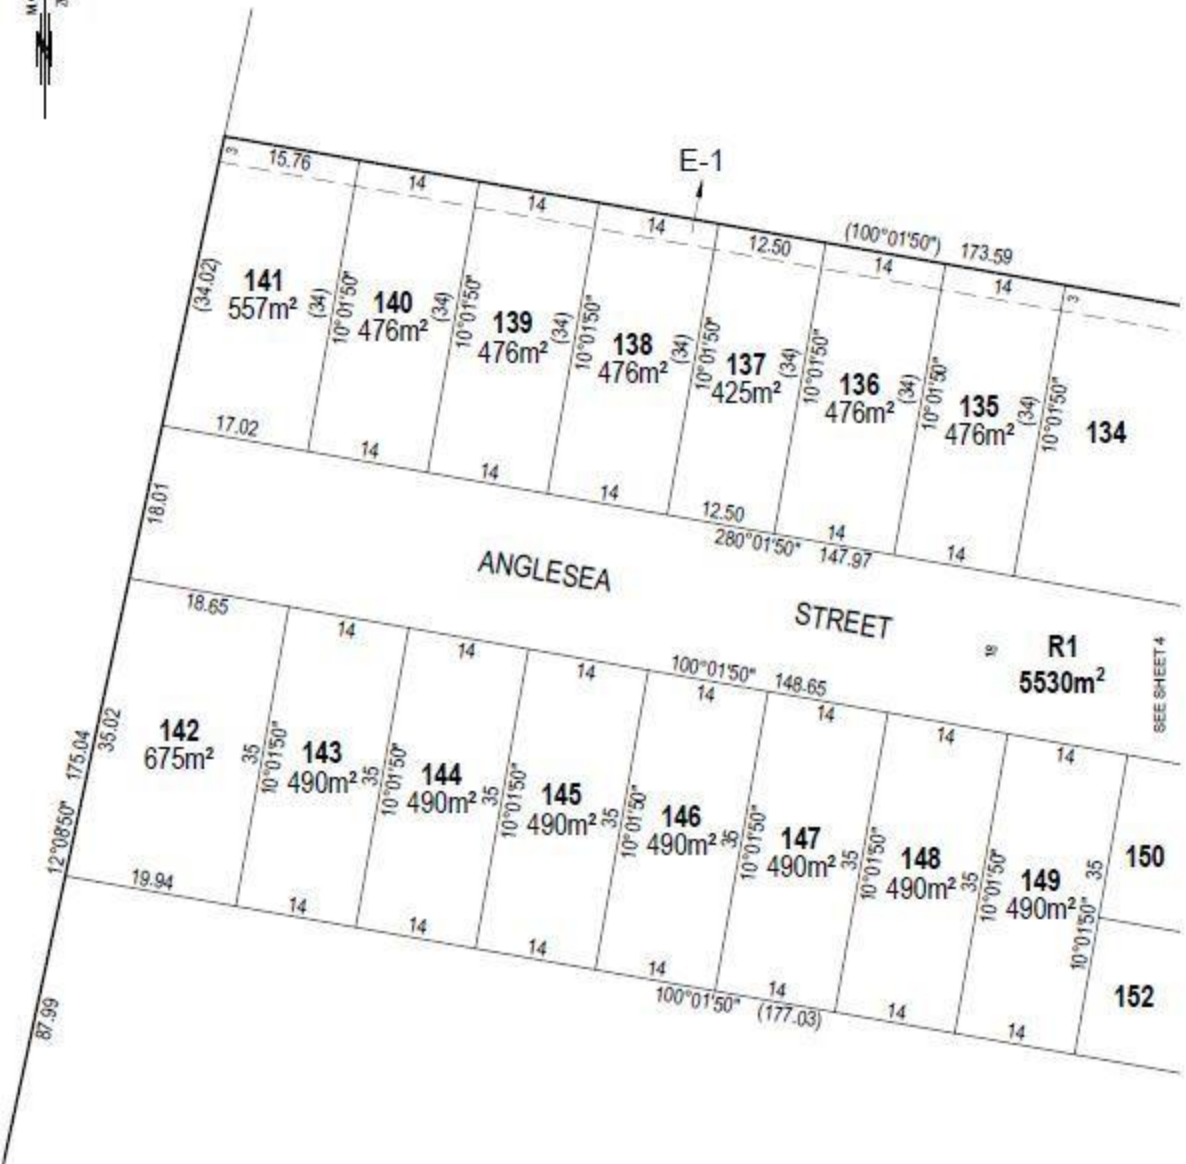

Champions

Estate Ballarat

Stage 7
NOW
SELLING

Blocks starting at \$155,000

House and Land packages
starting at \$356,160

Display Home Open Wed, Sat & Sun:
11.00am – 5.00pm
177 Ballarat-Carngham Road, Delacombe.

M.C. 2020
ZONING

SEE SHEET 4

M.G.A. 2020
ZONE 64

MGA 2000
ZONE 54

20

21