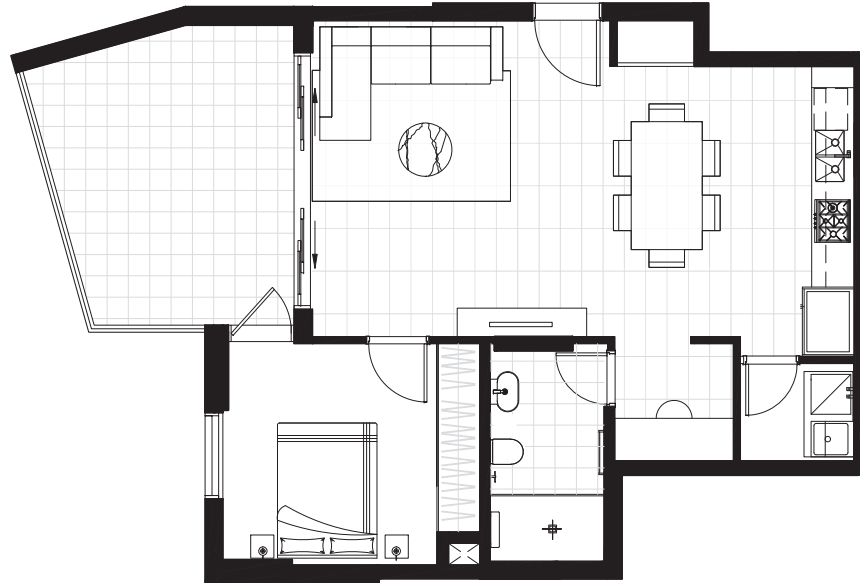

THE COLLETT

Apartment 110

LEVEL
First Floor

TOTAL
70m²

PLUS
Storage + Car Space

THECOLLETT.COM.AU

DISCLAIMER: Please note that this floor plan was produced prior to construction and is subject to council approval. The information herein is believed to be correct but is not guaranteed. Changes may be made during construction and dimensions, areas, fittings and specifications are subject to change without notice in accordance with the provisions of the contract of sale. The furniture and furnishings depicted are not included with any sale and purchasers must refer to the contract for sale for the list of inclusions. The position of furniture and furnishings should not be taken to be indicative of final positions of power points, TV connection points and the like. Prospective purchasers must rely on their own enquiries. All graphics including tile layout, joinery layout, basins, kitchen equipment, balustrades and the like are indicative only. Bulkheads for services are not depicted. Floor plan is at an unspecified scale. All area sizes indicated are approximate only and are subject to final survey.

conquest™

THE COLLETT

Schedule of Fixtures, Fittings & Finishes

BATHROOMS

Basin	Basin in ceramic white on Stone
Basin mixer	Basin mixer in black
Hand towel	Hand towel in black
Mirror	Mirrored cabinet
Shower rail	Wall mounted shower rail arm in black and shower head
Shower screen	Glass shower screen in clear glass (where applicable)
Toilet	Wall faced toilet suite with in wall cistern, toilet cistern flush plate and soft close seat - ceramic white and black flush plate
Toilet roll holder	Toilet roll holder in black
Towel rail	Towel rail in black
Wall tile	Porcelain subway tile in premium white, satin finish