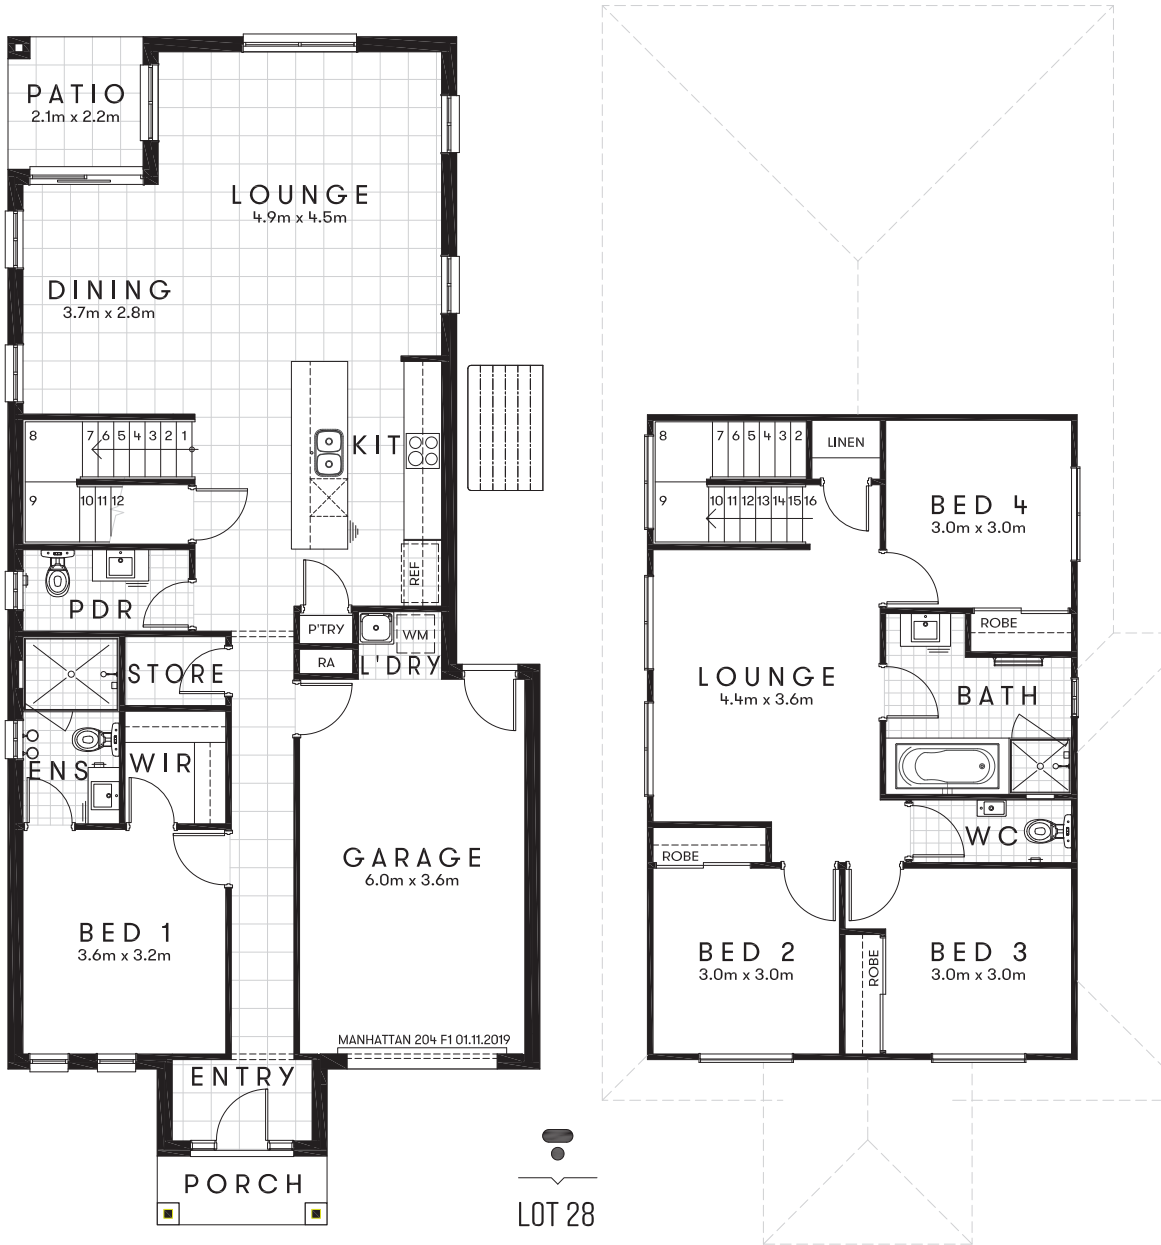

Design Manhattan 204 F1 Approx. House Area 204m²
 Land Area 314m² House Price \$368,980 Land Price \$581,000

LUCY STREET