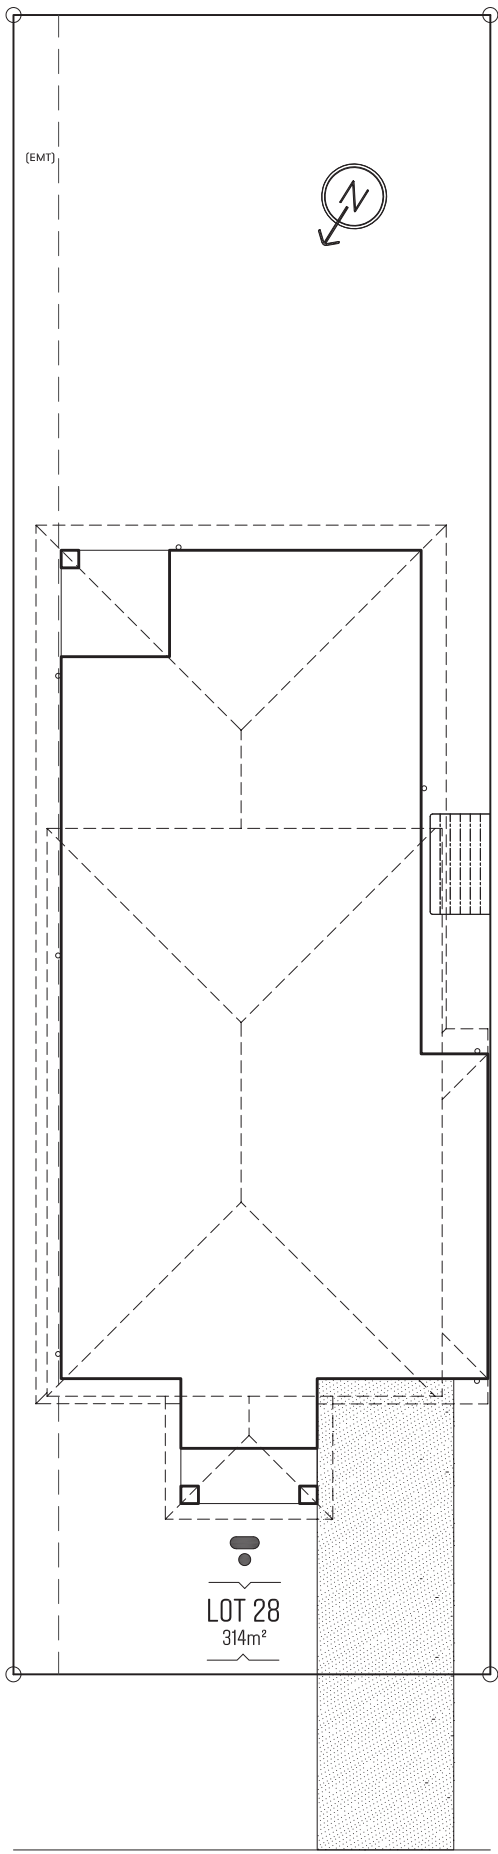

Design Manhattan 204 F1 Approx. House Area 204m²
 Land Area 314m² House Price \$368,980 Land Price \$581,000

LUCY STREET