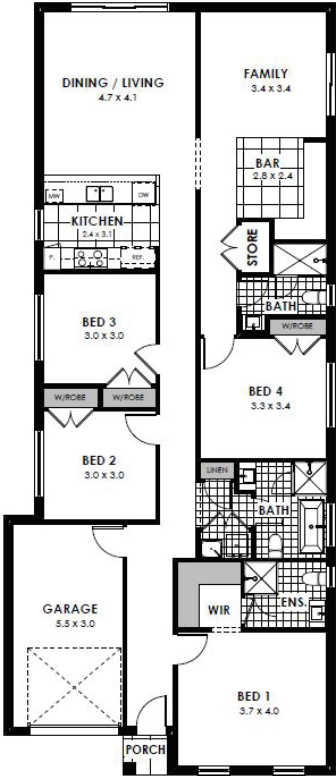

CELEIA 19

 4  3  1

GROUND FLOOR

Single Garage – Floor Areas

| | |
|------------------------|----------------|
| Fits: | 10m |
| Ground Floor: | 154sqm |
| Single Garage: | 19sqm |
| TotalFloorArea: | 173 sqm |