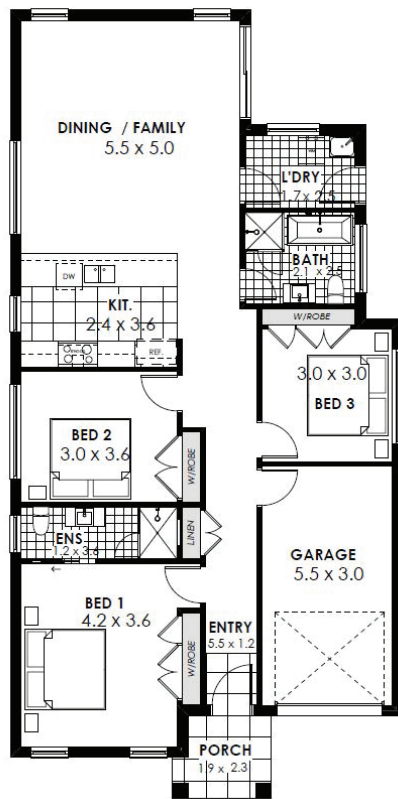

PALM 15

GROUND FLOOR

Single Garage – Floor Areas

Fits:	10 m
Ground Floor:	122 sqm
Single Garage:	18 sqm
TotalFloorArea:	140 sqm