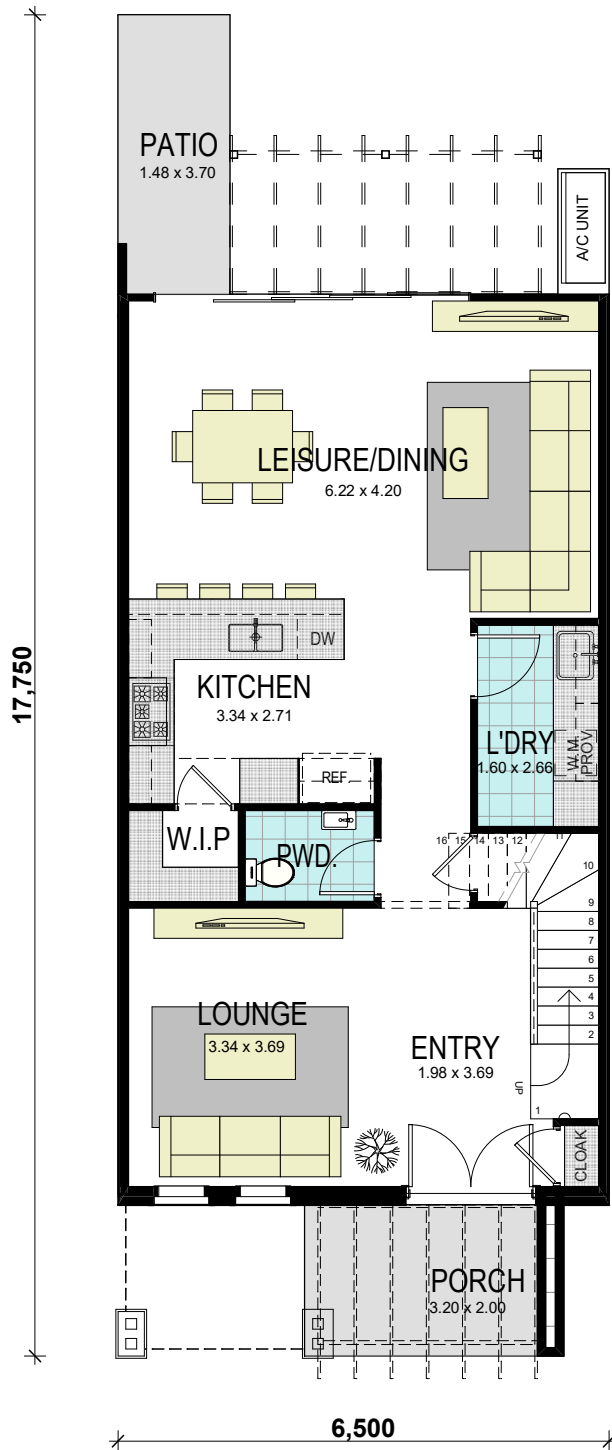

6.5m TERRACE2

Lot 106 GROUND FLOOR

area calculations	
LOWER FLOOR	78.33
UPPER FLOOR	77.35
PORCH	6.86
OUTDOOR LEISURE	5.48
BALCONY FRONT	5.23
gross floor area:	173.25 m²

1300 855 775
wisdomhomes.com.au

6.5m TERRACE2

Lot 106 FIRST FLOOR

area calculations	
LOWER FLOOR	78.33
UPPER FLOOR	77.35
PORCH	6.86
OUTDOOR LEISURE	5.48
BALCONY FRONT	5.23
gross floor area:	173.25 m²

1300 855 775
wisdomhomes.com.au