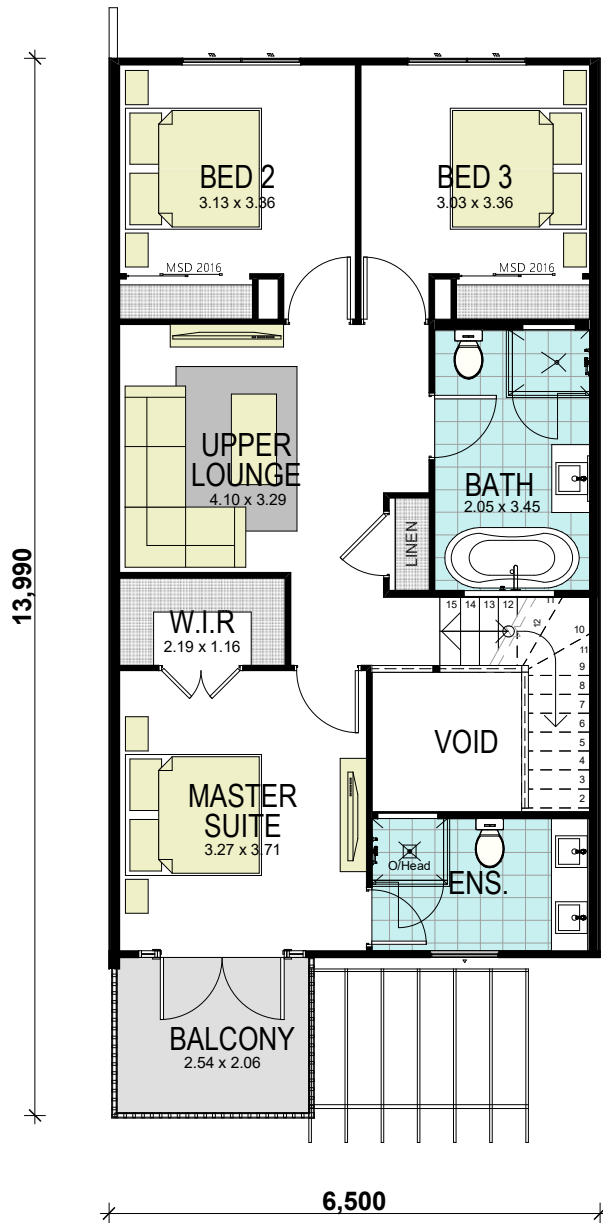

6.5m TERRACE2

Lot 106 GROUND FLOOR

area calculations	
LOWER FLOOR	78.33
UPPER FLOOR	77.35
PORCH	6.86
OUTDOOR LEISURE	5.48
BALCONY FRONT	5.23
gross floor area:	173.25 m²

1300 855 775
wisdomhomes.com.au

6.5m TERRACE2

Lot 106 FIRST FLOOR

area calculations	
LOWER FLOOR	78.33
UPPER FLOOR	77.35
PORCH	6.86
OUTDOOR LEISURE	5.48
BALCONY FRONT	5.23
gross floor area:	173.25 m²

1300 855 775
wisdomhomes.com.au