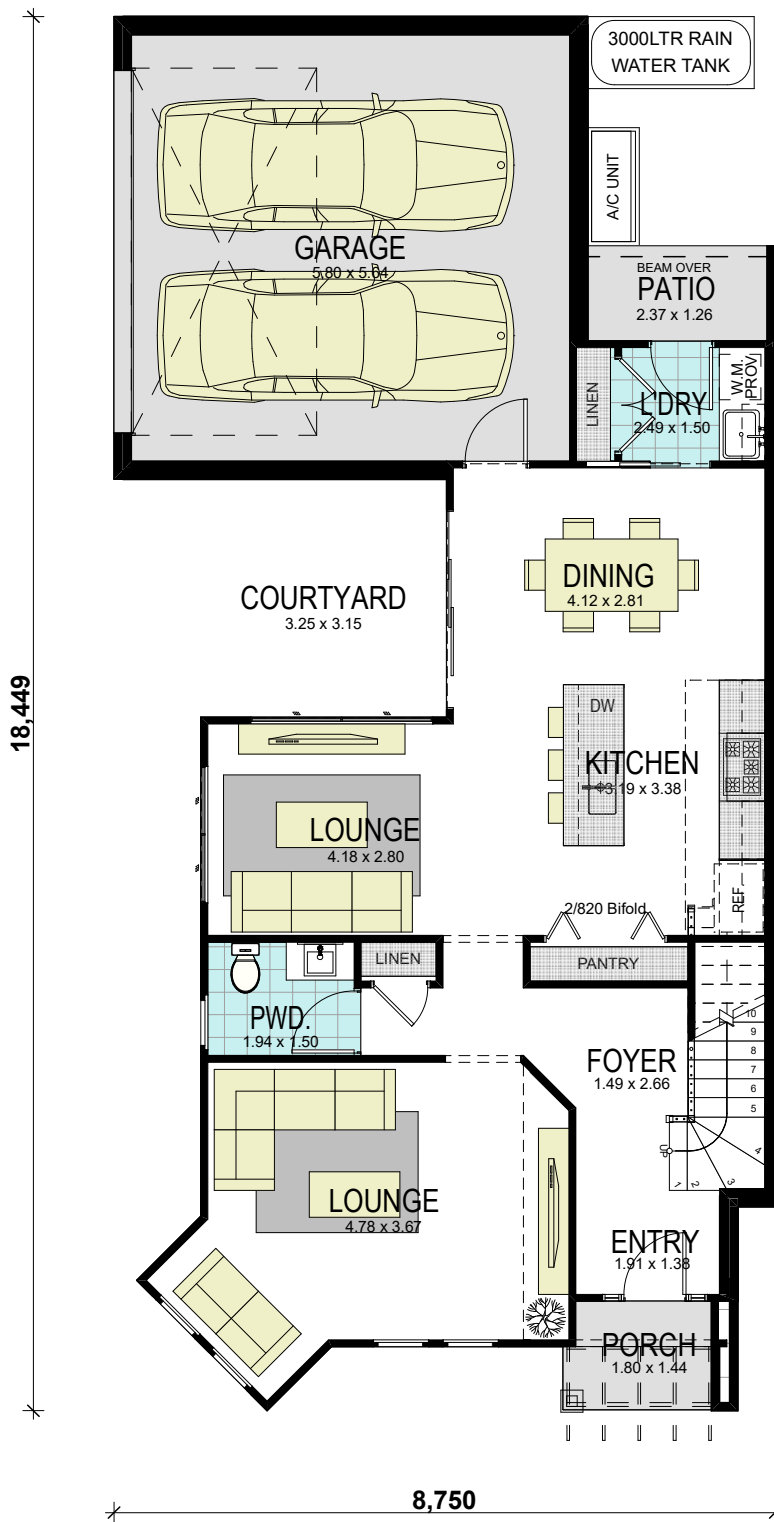

# 10.75m END TERRACE 2

## Lots 101 & 107 GROUND FLOOR

area calculations	
LOWER FLOOR	81.61
UPPER FLOOR	78.58
PORCH	3.22
OUTDOOR LEISURE	3.12
GARAGE	37.58
<b>gross floor area:</b>	<b>204.11 m<sup>2</sup></b>

1300 855 775  
wisdomhomes.com.au

## Lots 101 & 107 FIRST FLOOR

area calculations	
LOWER FLOOR	81.61
UPPER FLOOR	78.58
PORCH	3.22
OUTDOOR LEISURE	3.12
GARAGE	37.58
<b>gross floor area:</b>	<b>204.11 m<sup>2</sup></b>

1300 855 775  
wisdomhomes.com.au