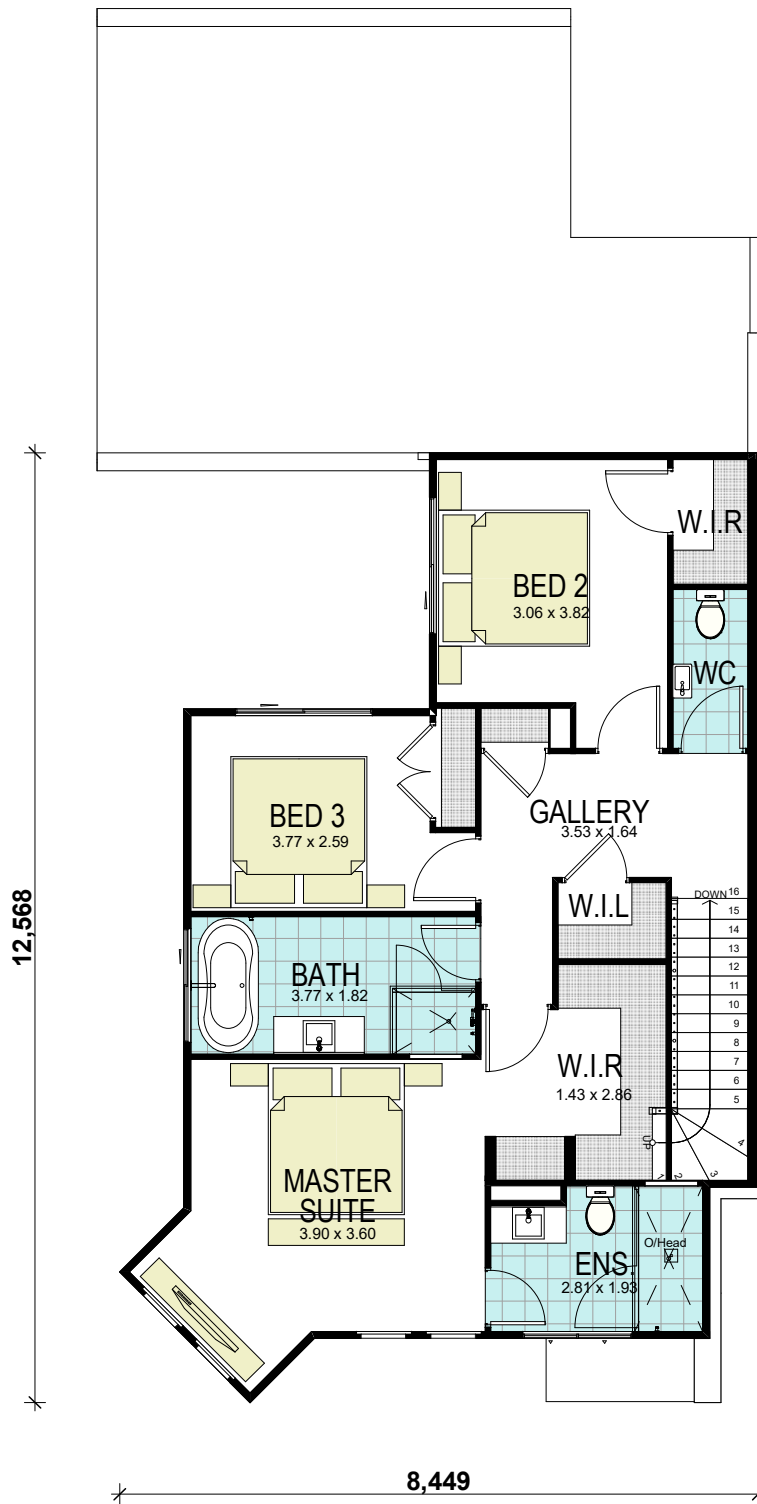

# 10.75m END TERRACE 2

## Lots 101 & 107 GROUND FLOOR

area calculations	
LOWER FLOOR	81.61
UPPER FLOOR	78.58
PORCH	3.22
OUTDOOR LEISURE	3.12
GARAGE	37.58
<b>gross floor area:</b>	<b>204.11 m<sup>2</sup></b>

1300 855 775  
wisdomhomes.com.au

## Lots 101 & 107 FIRST FLOOR

area calculations	
LOWER FLOOR	81.61
UPPER FLOOR	78.58
PORCH	3.22
OUTDOOR LEISURE	3.12
GARAGE	37.58
<b>gross floor area:</b>	<b>204.11 m<sup>2</sup></b>

1300 855 775  
wisdomhomes.com.au