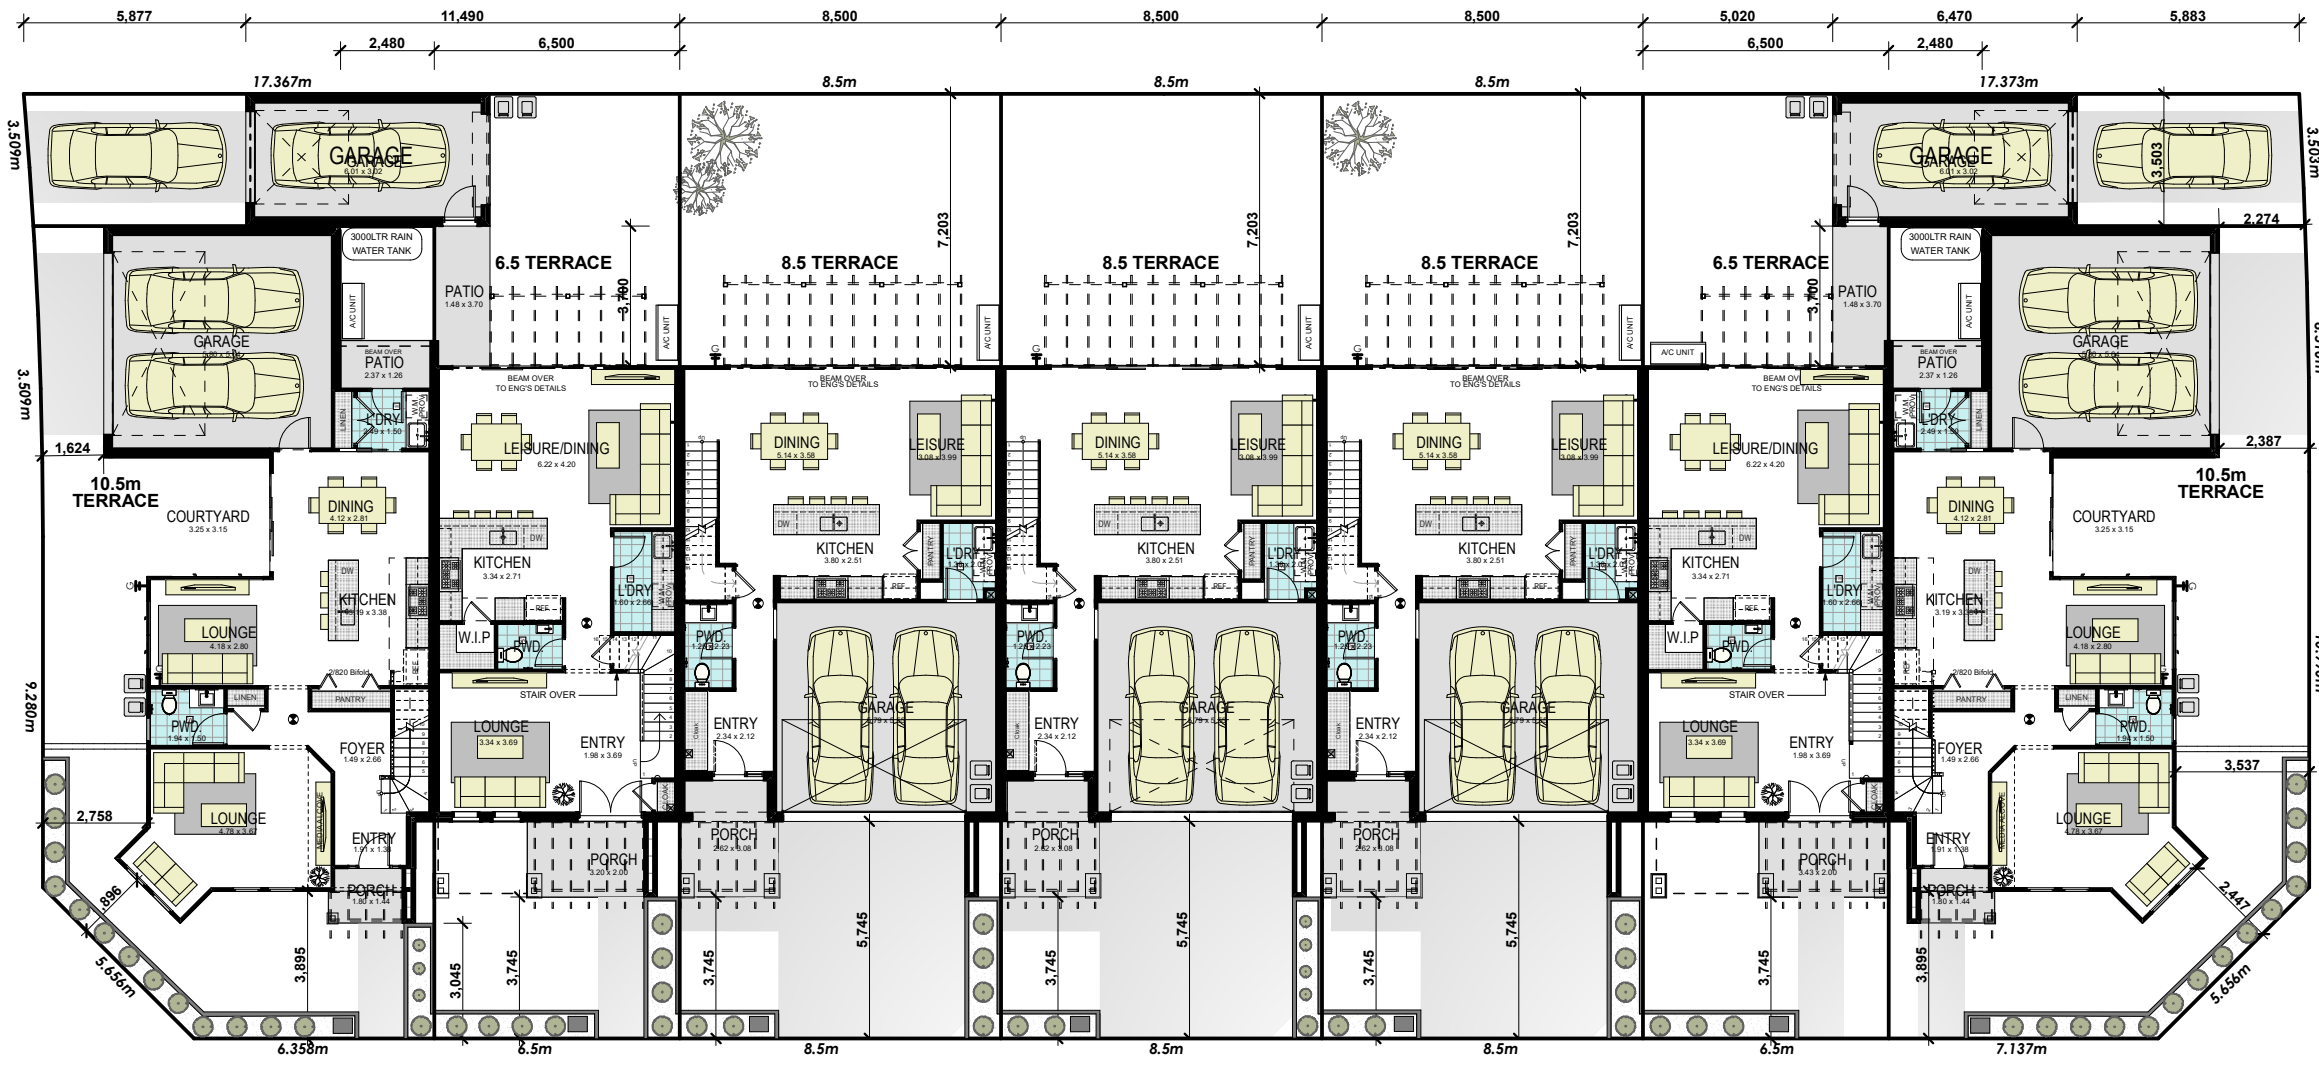

Antico Way

Casey Street

Garnsey Way

Proposed Residential Development

Lot 1174 Garnsey Way Catherine Park Estate

1300 855 775
wisdomhomes.com.au