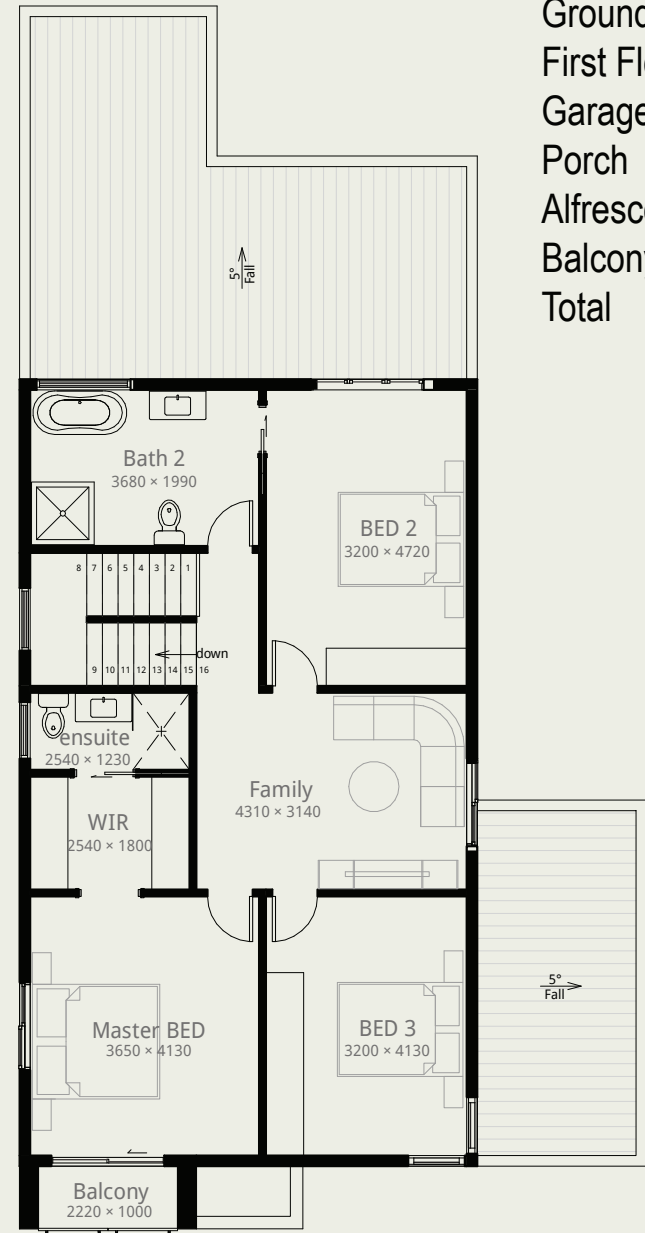

10000  
Ground Floor Plan

7300  
First Floor Plan

Ground Floor	95.9 m <sup>2</sup>
First Floor	79.4 m <sup>2</sup>
Garage	30.1 m <sup>2</sup>
Porch	1.6 m <sup>2</sup>
Alfresco	7.8 m <sup>2</sup>
Balcony	2.2 m <sup>2</sup>
<b>Total</b>	<b>217 m<sup>2</sup></b>