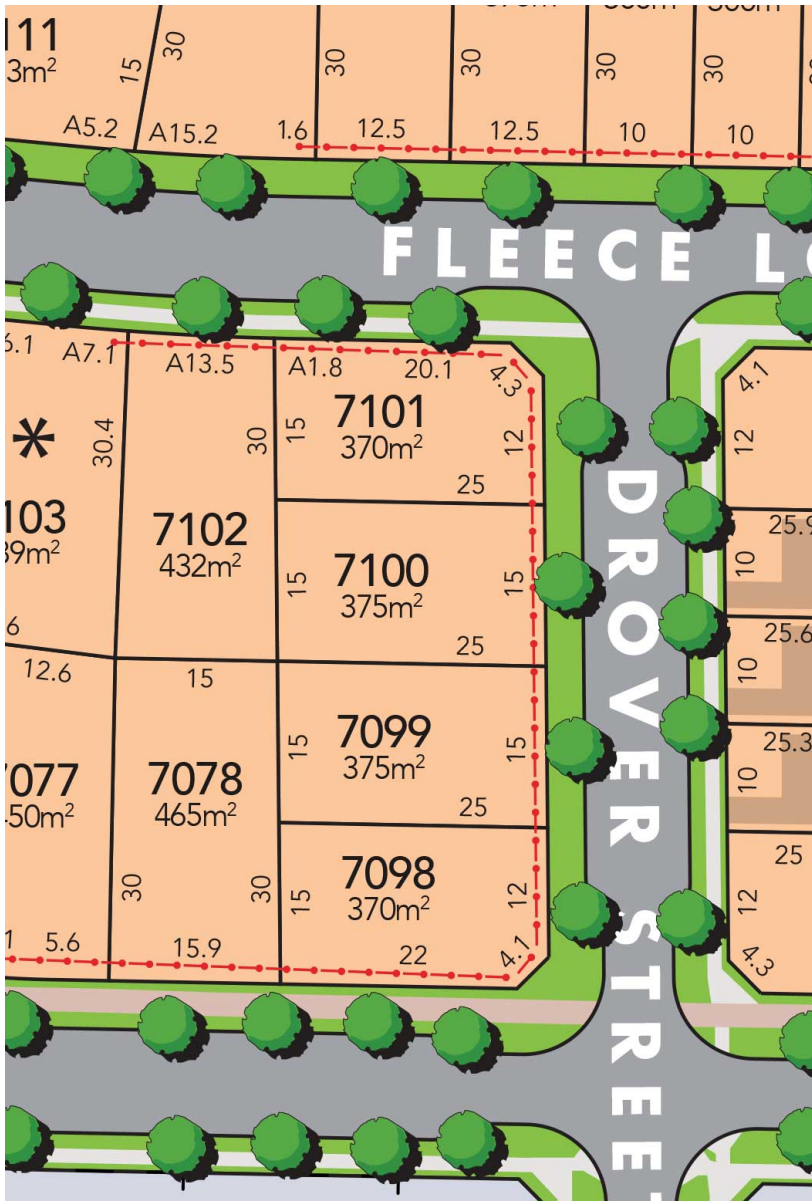

Brolen Homes

ORAN PARK

HOUSE AND LAND PACKAGE

ORAN PARK DISPLAY HOME

19 Webber Loop
Oran Park NSW 2570

Open Thursday to Monday 10am - 5pm

DISCLAIMER: All images and drawings including landscape plans are for illustrative purposes only, & should be used as a guide only. Purchasers are advised to refer to the Land Contract and/or Builders Tender and contract for precise dimensions, specifications and inclusions. Brolen Homes reserves the right to revise plans, specifications, materials and suppliers without notice. B.L 268214C

Sales Office - 02 8776 8000
www.brolenhomes.com.au