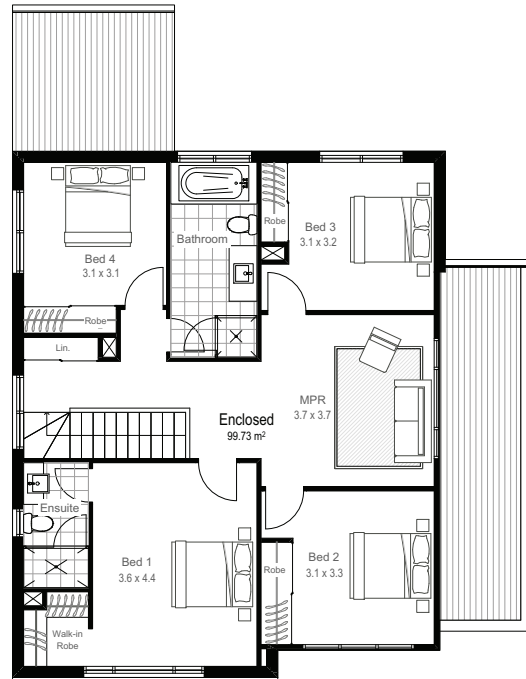

## GROUND FLOOR

## FIRST FLOOR

GROUND FLOOR LIVING	82.29m <sup>2</sup>
FIRST FLOOR LIVING	99.73m <sup>2</sup>
GARAGE	33.46m <sup>2</sup>
ALFRESCO	10.50m <sup>2</sup>
PORCH	2.04m <sup>2</sup>
<b>TOTAL</b>	<b>228.02m<sup>2</sup></b>