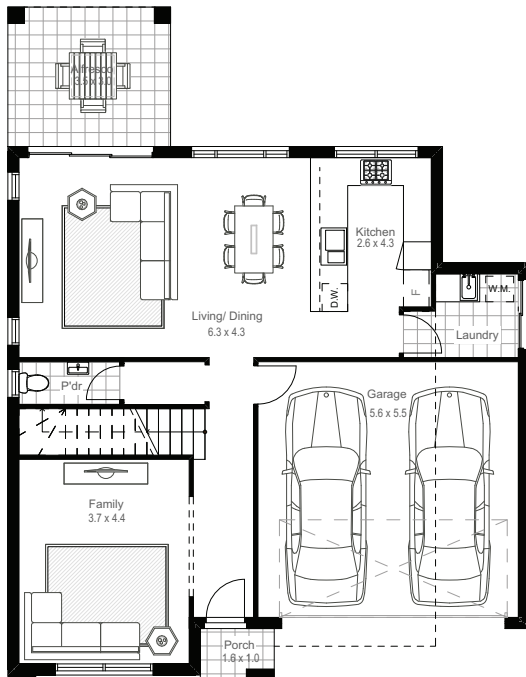

## GROUND FLOOR

## FIRST FLOOR

GROUND FLOOR LIVING	82.29m <sup>2</sup>
FIRST FLOOR LIVING	99.73m <sup>2</sup>
GARAGE	33.46m <sup>2</sup>
ALFRESCO	10.50m <sup>2</sup>
PORCH	2.04m <sup>2</sup>
<b>TOTAL</b>	<b>228.02m<sup>2</sup></b>