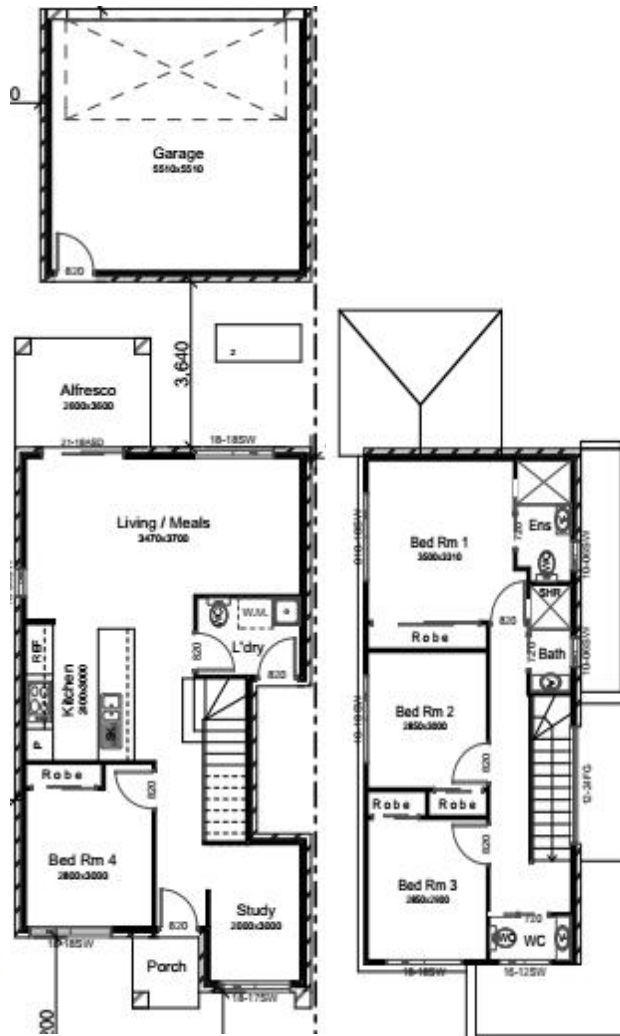

\$719,650

Bardia

Land Register : Late 2019

Lot 964 Arthur Allen Drive 4 2.5 2

Land:247m2 Land Price:\$369,900 House: 170m2

YOUR NEW HOME INCLUDES

- Upgrade Interior
- 2.6m Ceiling
- 900mm European Style Kitchen Appliance
- CaesarStone tops to kitchen
- Central Ducted Air Condition
- H2 Treating Frames&Trusses
- Roof Sarking
- Insulation to Walls&Ceiling
- Flyscreens to opening windows
- Garden turf to front and rear
- Tiles to porch, entry, kitchen&living
- Light Fitting through out
- Blinds&Clothing line
- Driveway, Path
- Remote control garage

UnitingRealty

All photos, illustrations and plans are for illustrative purposes and should be used as a guide only. Package prices are subject to availability. Prices are subject to change without notice.