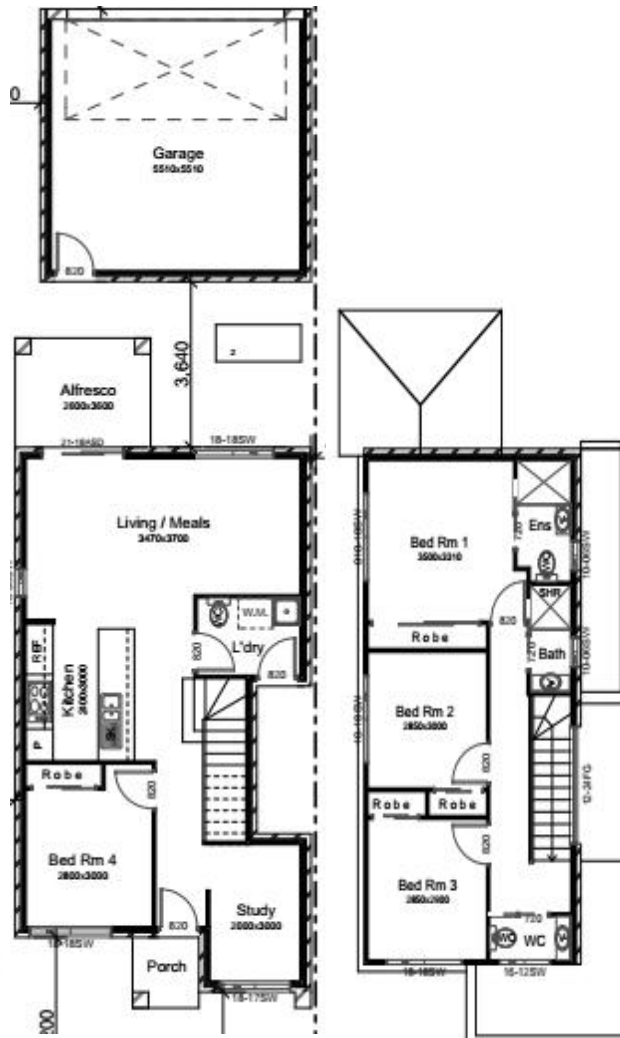

\$719,650

Bardia

Land Register : Late 2019

Lot 953 Arthur Allen Drive 4 2.5 2

Land:240m2 Land Price:\$369,900 House: 170m2

YOUR NEW HOME INCLUDES

- Upgrade Interior
- 2.6m Ceiling
- 900mm European Style Kitchen Appliance
- CaesarStone tops to kitchen
- Central Ducted Air Condition
- H2 Treating Frames&Trusses
- Roof Sarking
- Insulation to Walls&Ceiling
- Flyscreens to opening windows
- Garden turf to front and rear
- Tiles to porch, entry, kitchen&living
- Light Fitting through out
- Blinds&Clothing line
- Driveway, Path
- Remote control garage

UnitingRealty

All photos, illustrations and plans are for illustrative purposes and should be used as a guide only. Package prices are subject to availability. Prices are subject to change without notice.