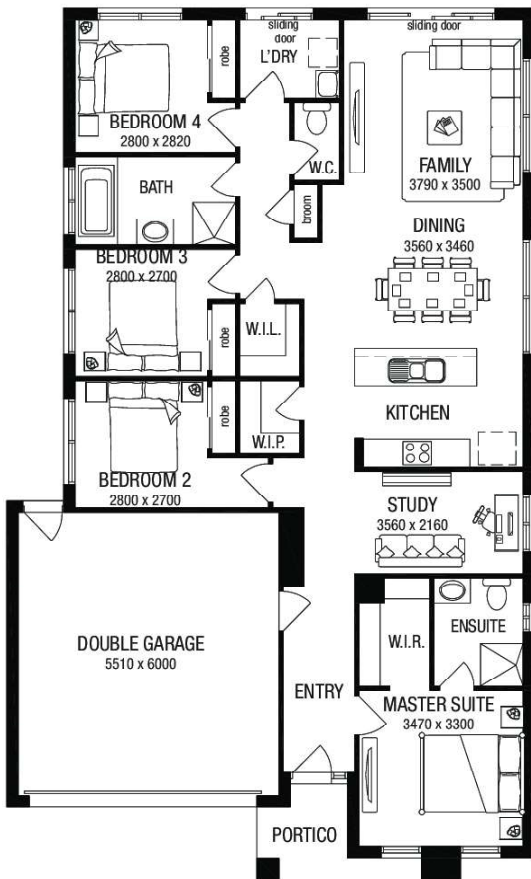

Lygon 184

House Area:	143.48 m ² (15.44 squares)
Garage Area:	36.23 m ² (3.90 squares)
Porch Area:	4.72 m ² (0.46 squares)
Total Area:	184.43 m ² (19.85 squares)
Min. Block Width:	12.50 m
Total Length:	18.47 m
Total Width:	11.15 m

Note:
This product fits on a 12.5m wide x 25m deep allotment.