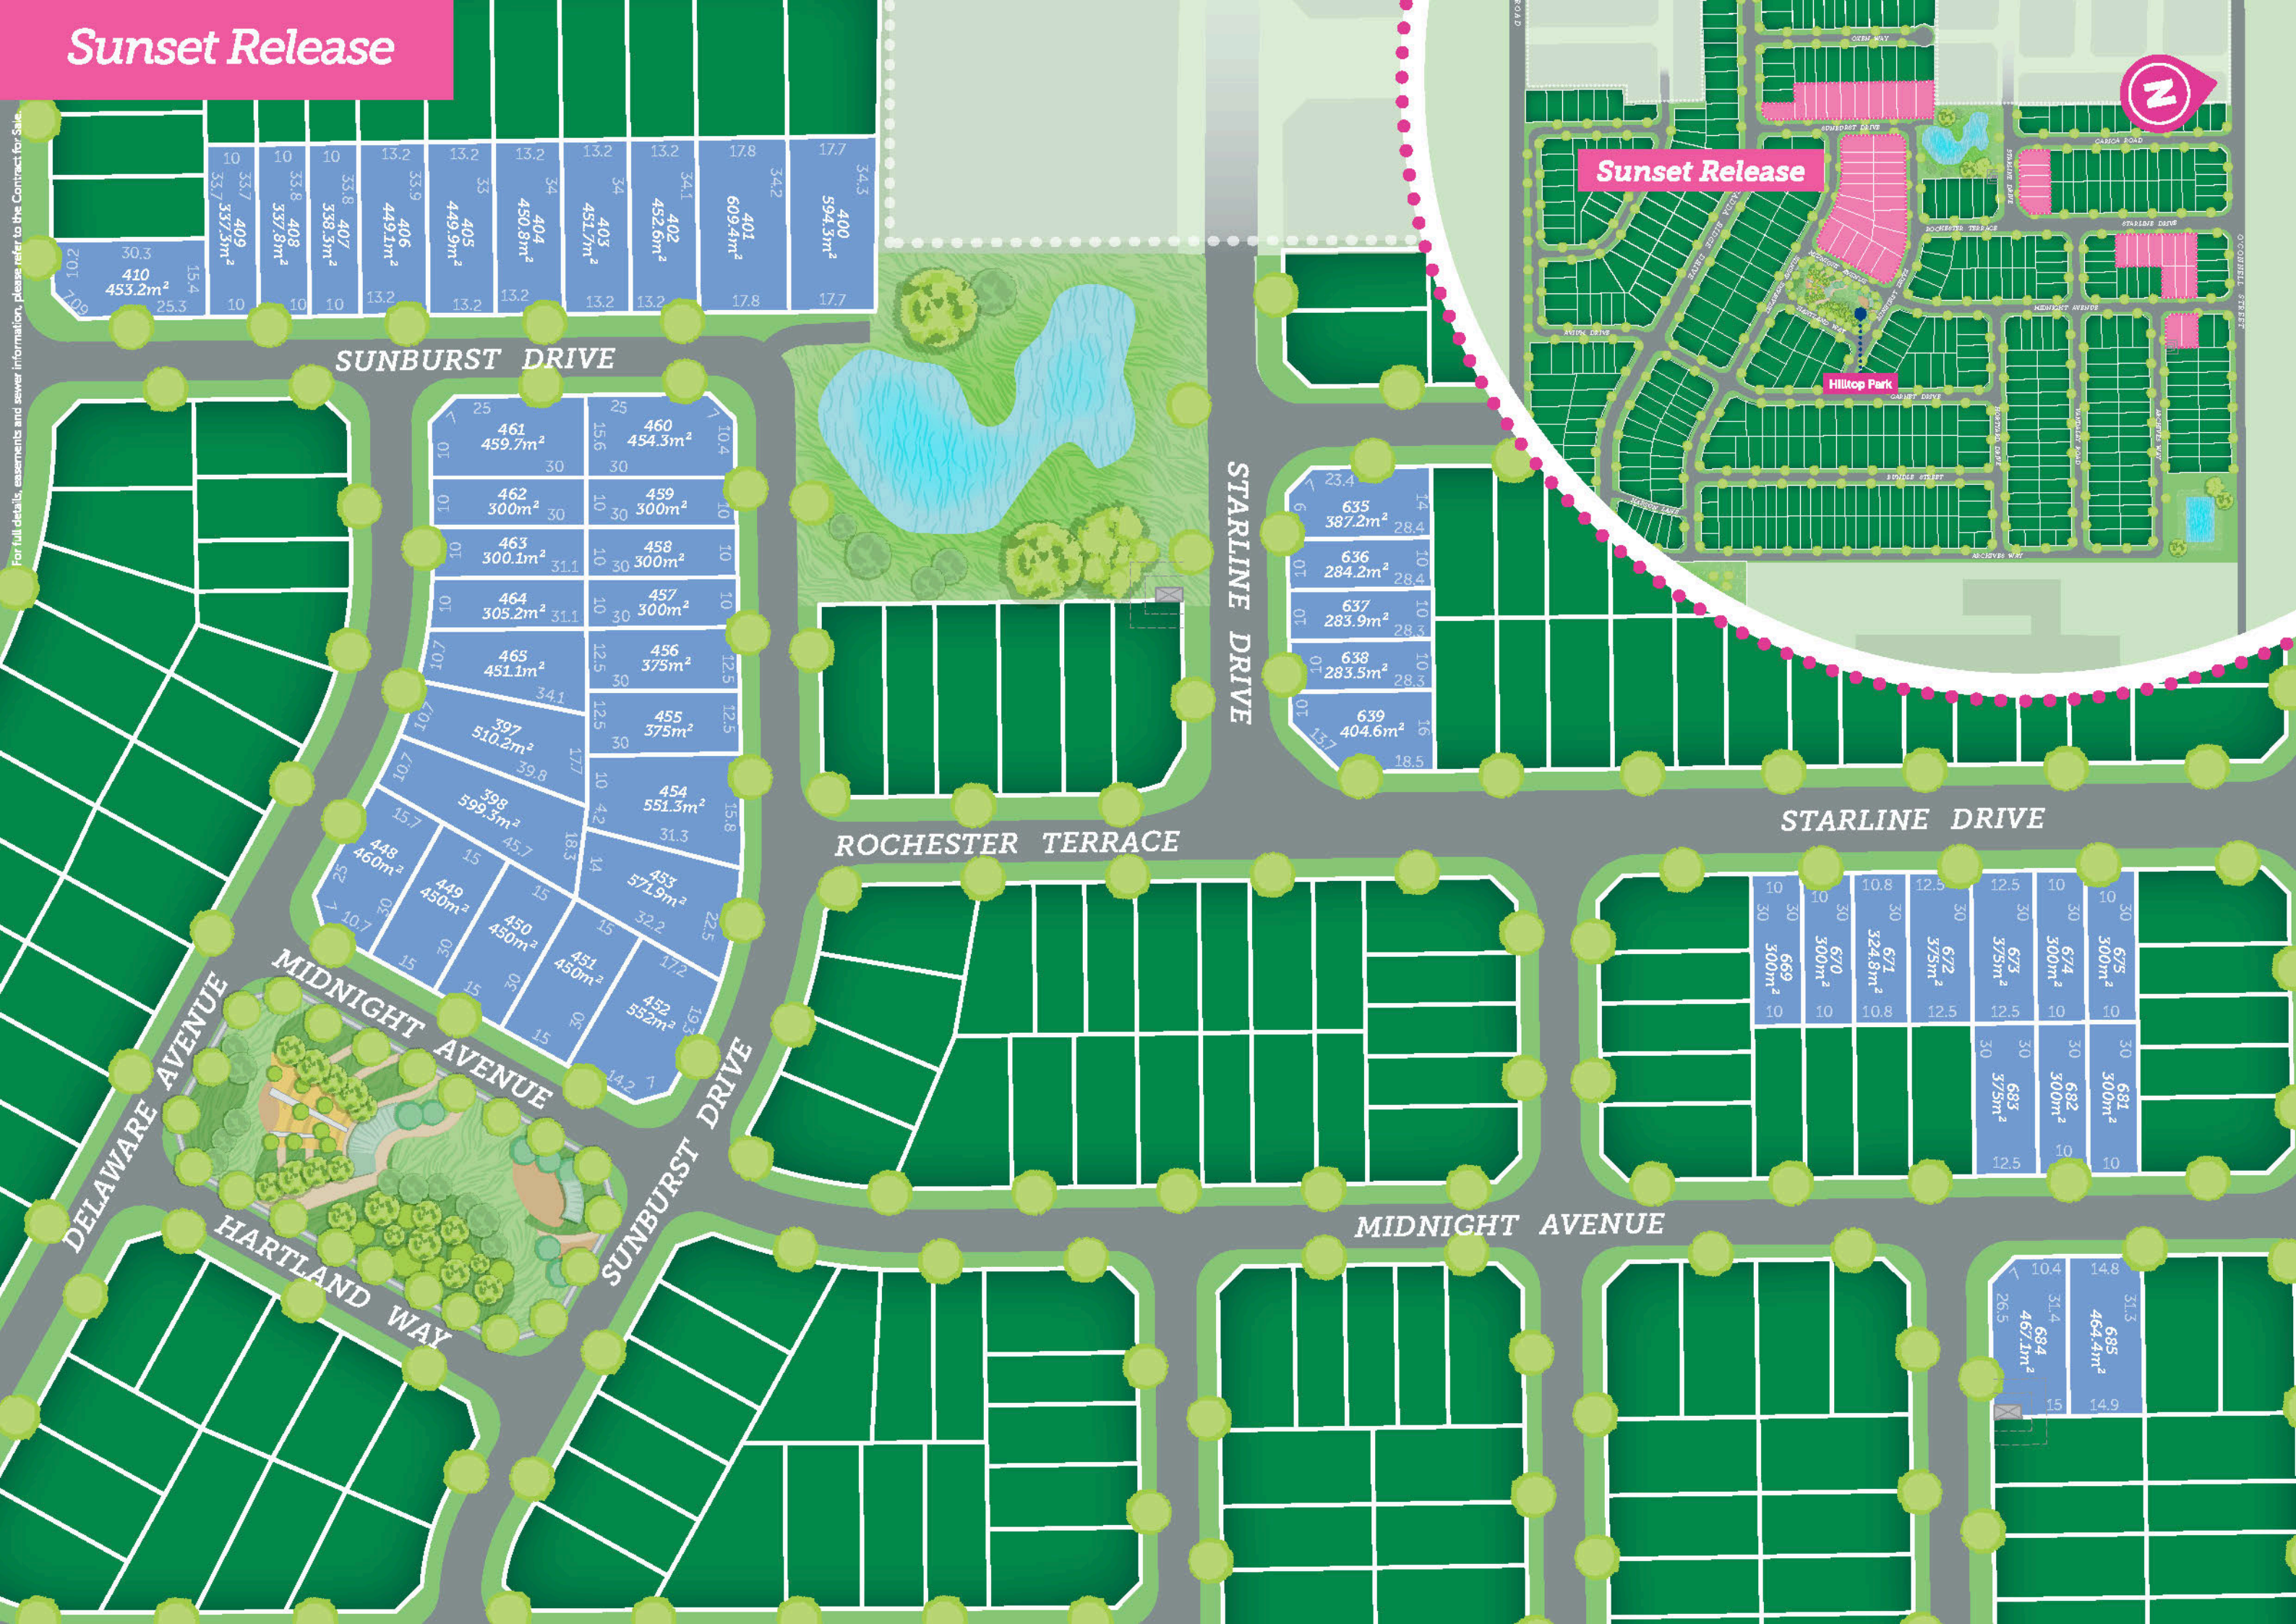

Sunset Release

For full details, easements and sewer information, please refer to the Contract for Sale.

Sunset Release

Hilltop Park

SUNBURST DRIVE

STARLINE DRIVE

ROCHESTER TERRACE

STARLINE DRIVE

MIDNIGHT AVENUE

DELAWARE AVENUE

MIDNIGHT AVENUE

SUNBURST DRIVE

HARTLAND WAY