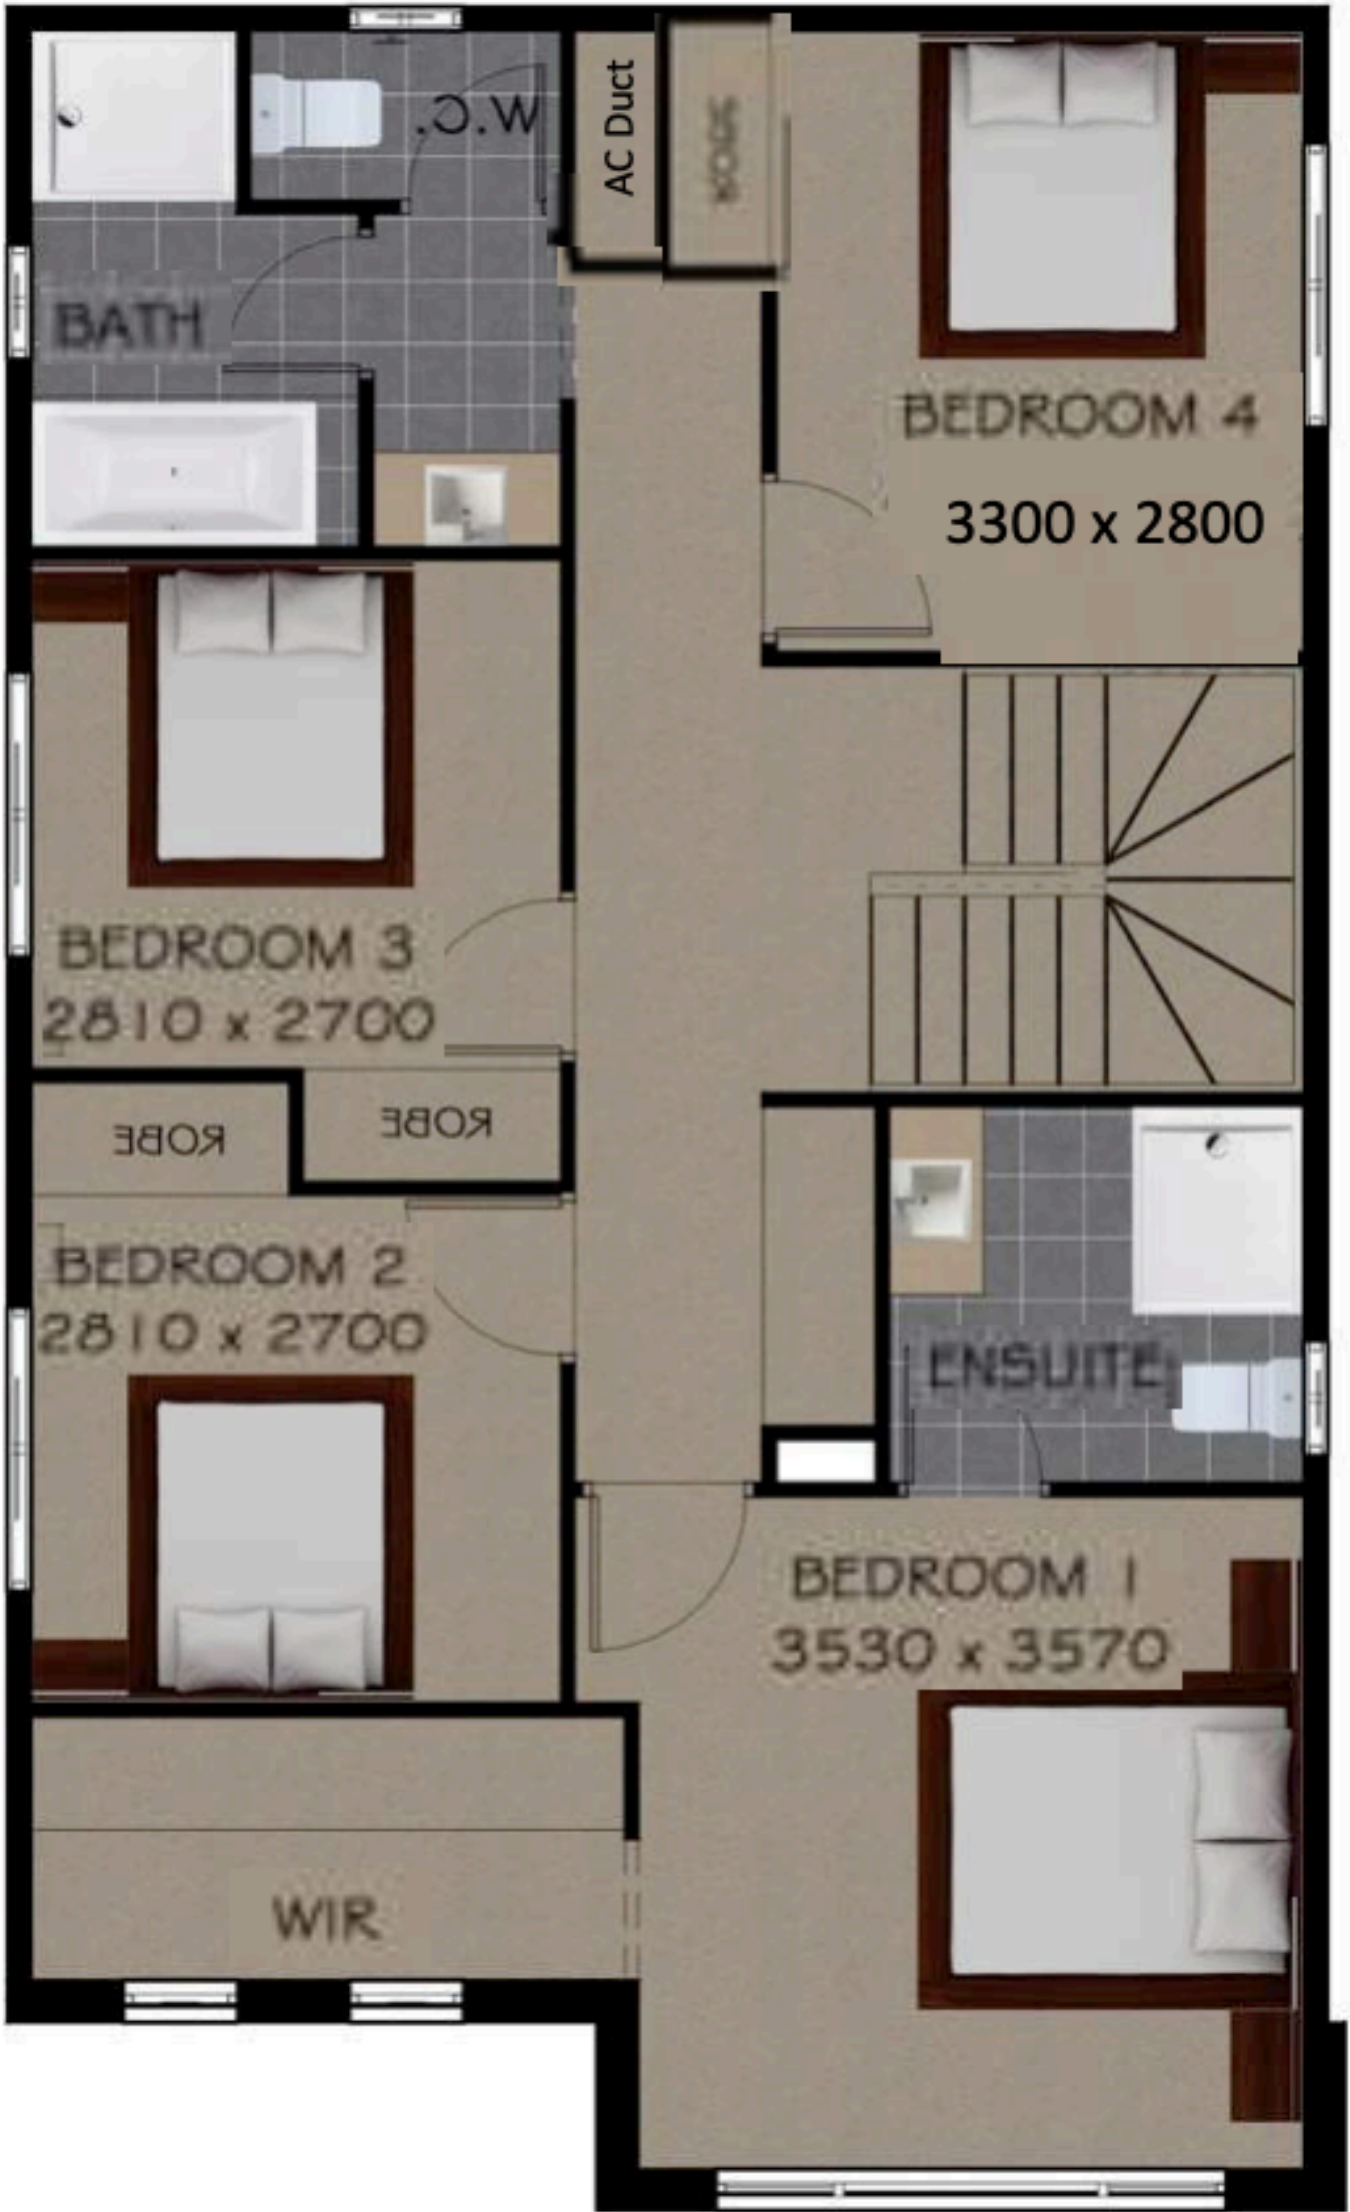

Covered
Alfresco

MEALS
3880 x 2750

FAMILY
3530 x 3335

KITCHEN

Family

REF
SPACE

WM
SPACE

LAUNDRY

W.C.

Garage
5800 x 6000

LIVING
3530 x 5640

ENTRY

PORCH

AC Duct

ROBE

W.C.

BATH

BEDROOM 4

3300 x 2800

BEDROOM 3

2810 x 2700

ROBE

ROBE

BEDROOM 2

2810 x 2700

ENSUITE

BEDROOM 1

3530 x 3570

WIR