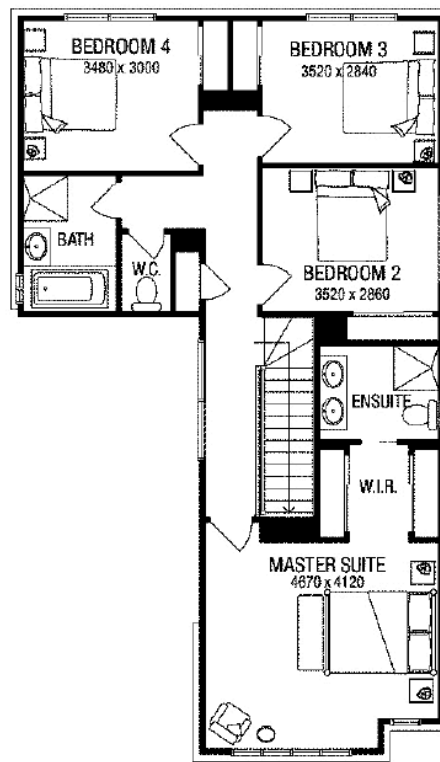

Greenwood 232

House Area: 190.96 m² (20.56 sq's)
 Garage Area: 36.56 m² (3.93 sq's)
 Portico Area: 4.18 m² (0.45 sq's)

Total Area: 231.70 m² (24.94 sq's)
 House Length: 14.99 m
 House Width: 10.79 m

Note: Aspire facade shown.