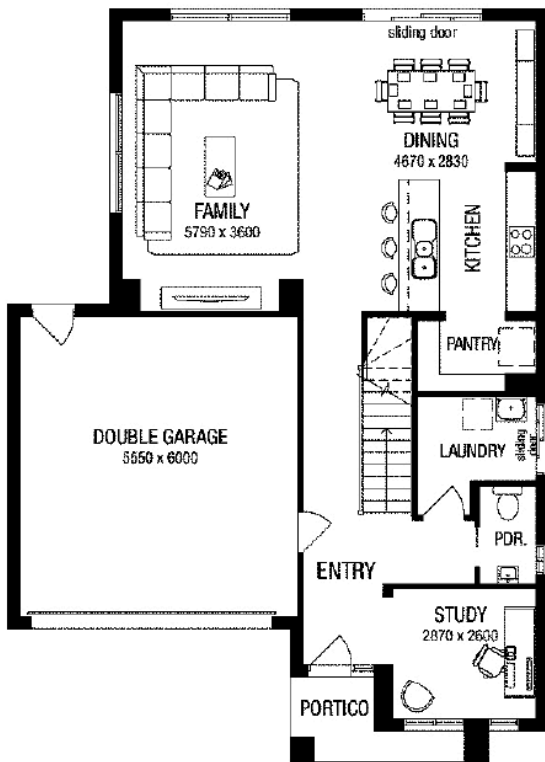

Greenwood 232

House Area: 190.96 m² (20.56 sq's)
 Garage Area: 36.56 m² (3.93 sq's)
 Portico Area: 4.18 m² (0.45 sq's)

Total Area: 231.70 m² (24.94 sq's)
 House Length: 14.99 m
 House Width: 10.79 m

Note: Aspire facade shown.