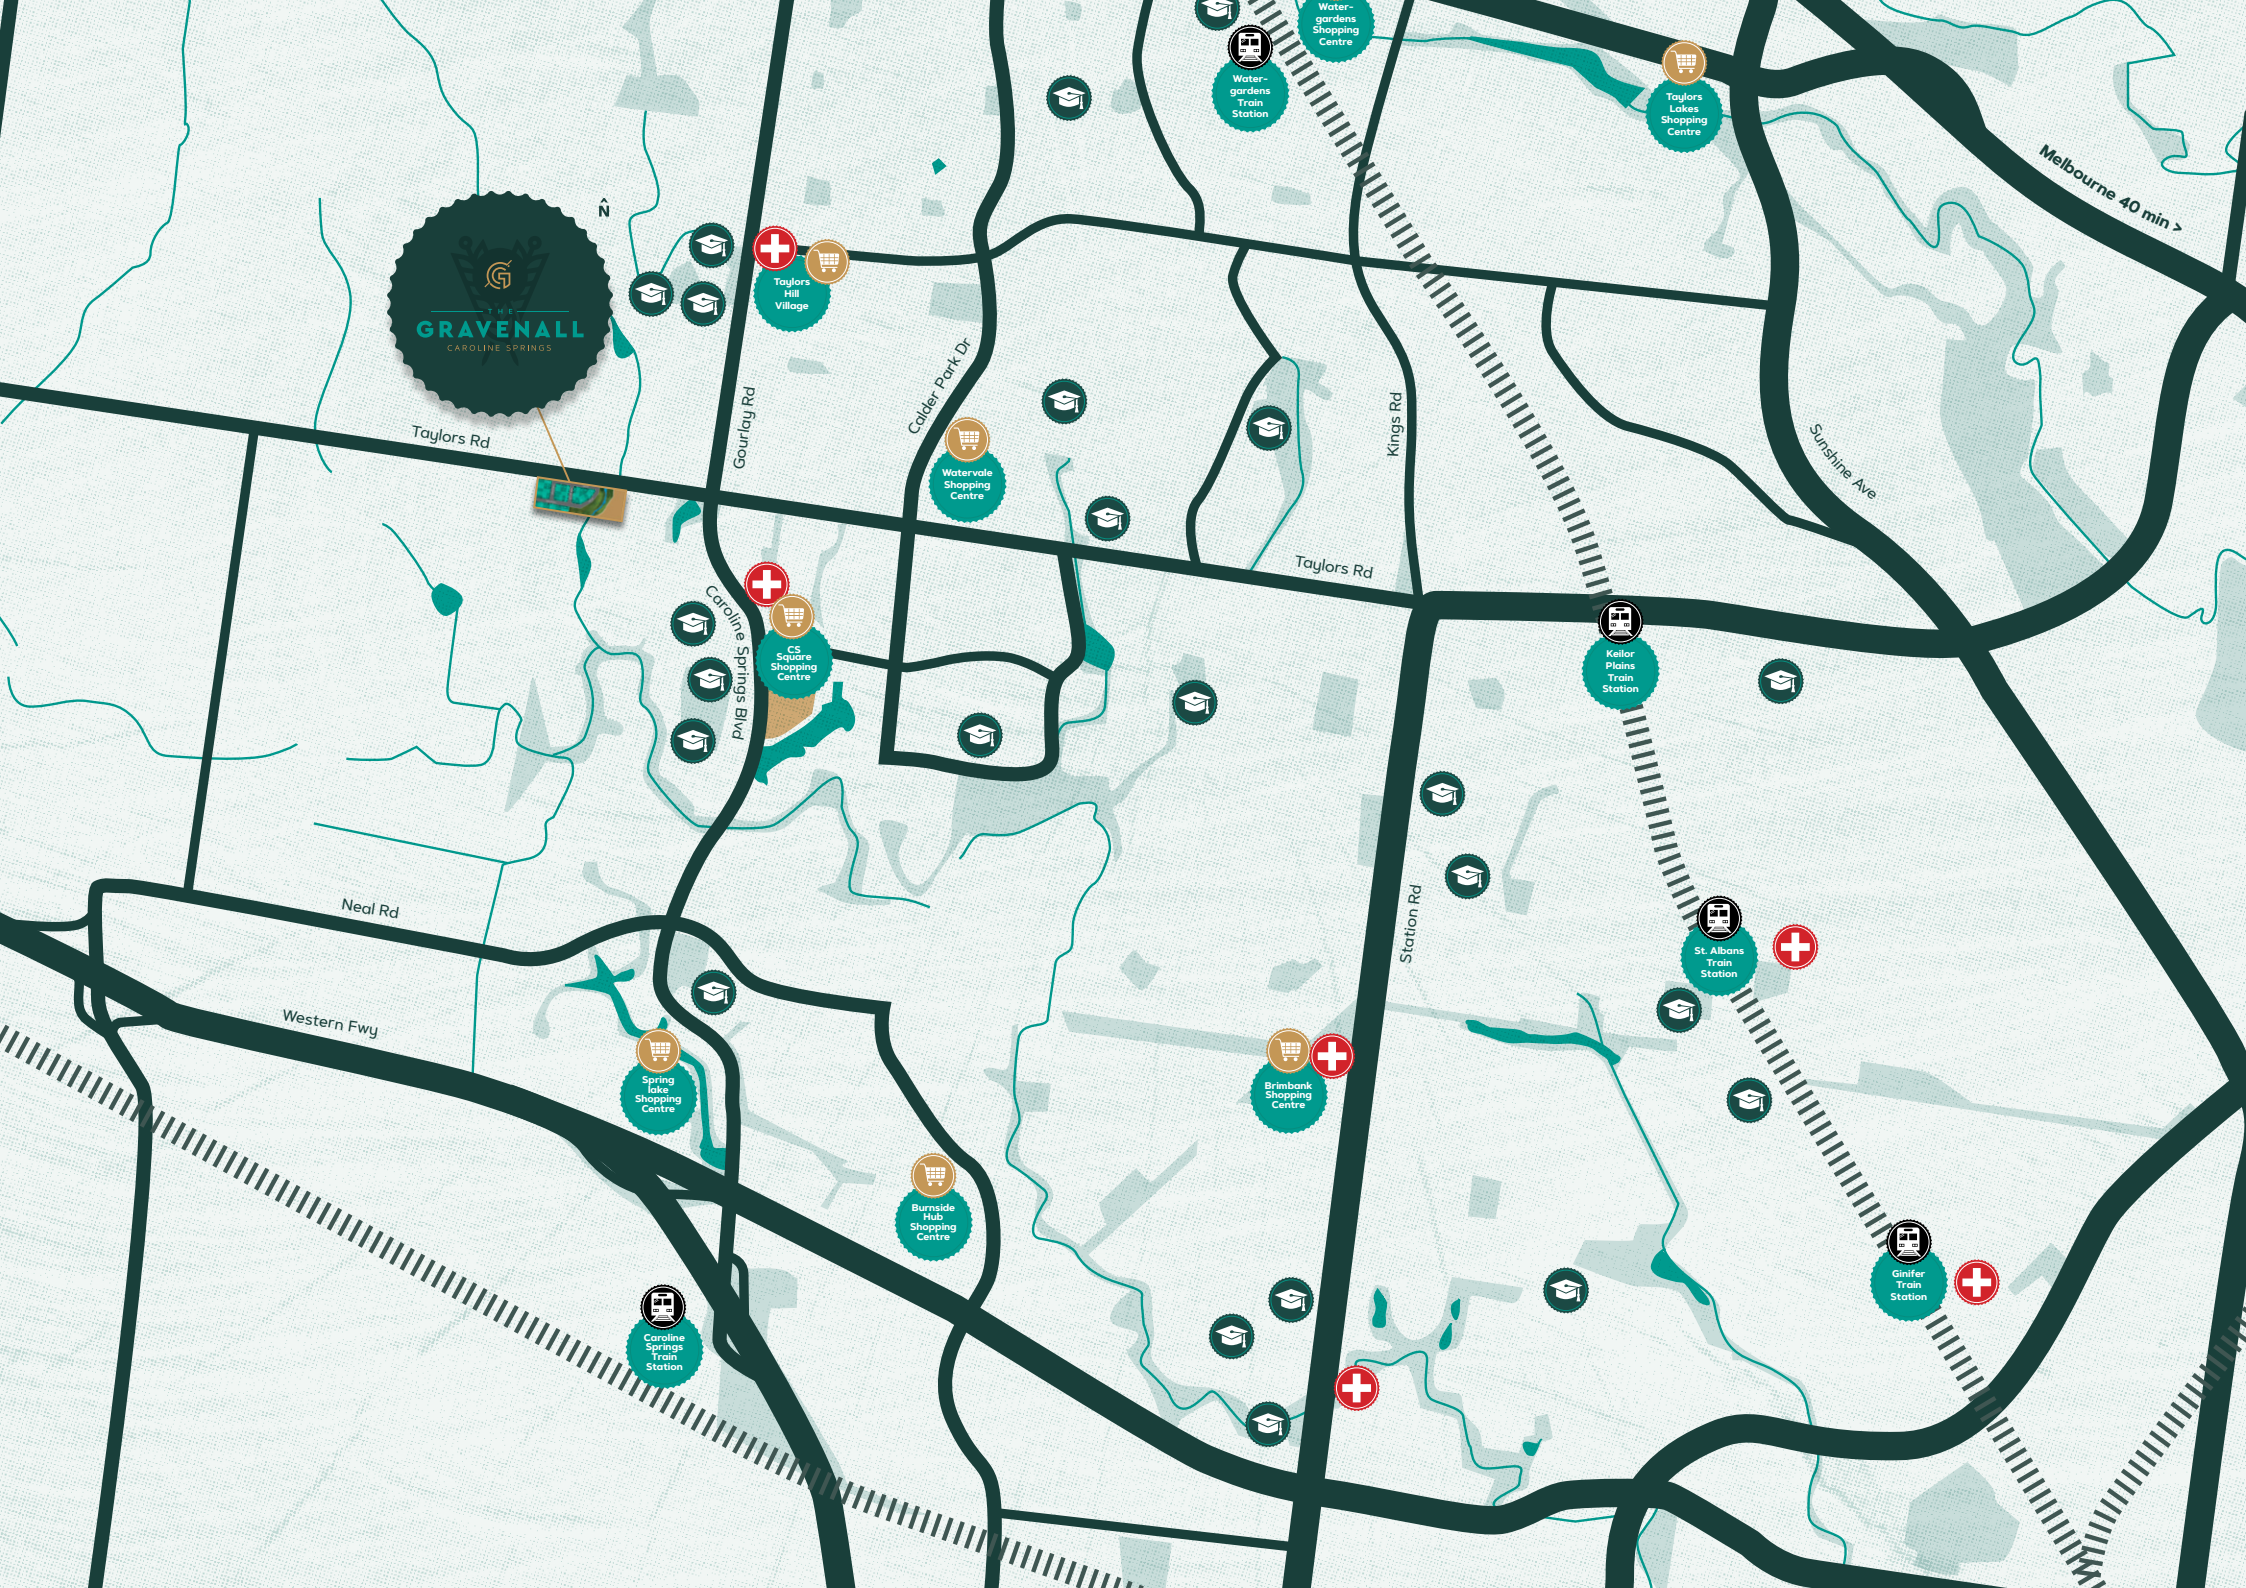

12

GRAVENALL

BUTLER WAY

CIRCUIT

CIRCUIT

GRAVENALL

THE
GRAVENALL
CAROLINE SPRINGS

DEVELOPED BY  CAACE
Developments