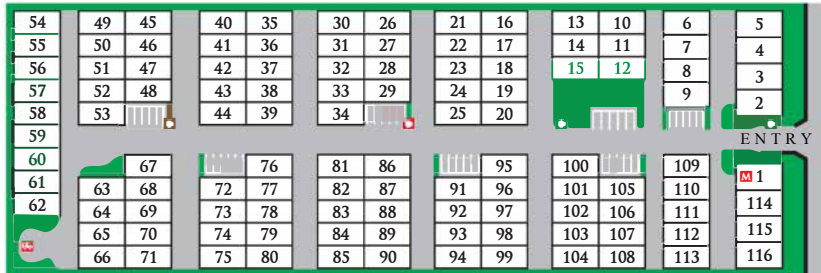

JACARANDA GARDENS

61 CABOOLTURE RIVER ROAD

 FIRE HYDRANT

 EMERGENCY VEHICLE ACCESS

 MANAGER'S RESIDENCE