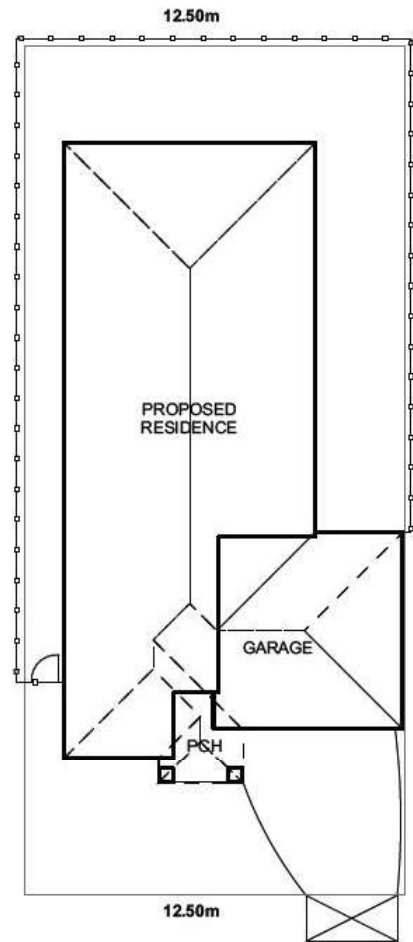

# COVENTRY 186

(DOUBLE GARAGE)

Lot 1449  
 Package Price: \$722,050

Total House Area: 186.40m<sup>2</sup> (20.05sq.) approx.

Dwelling	141.20m <sup>2</sup>
Garage	39.10m <sup>2</sup>
Porch	6.10m <sup>2</sup>