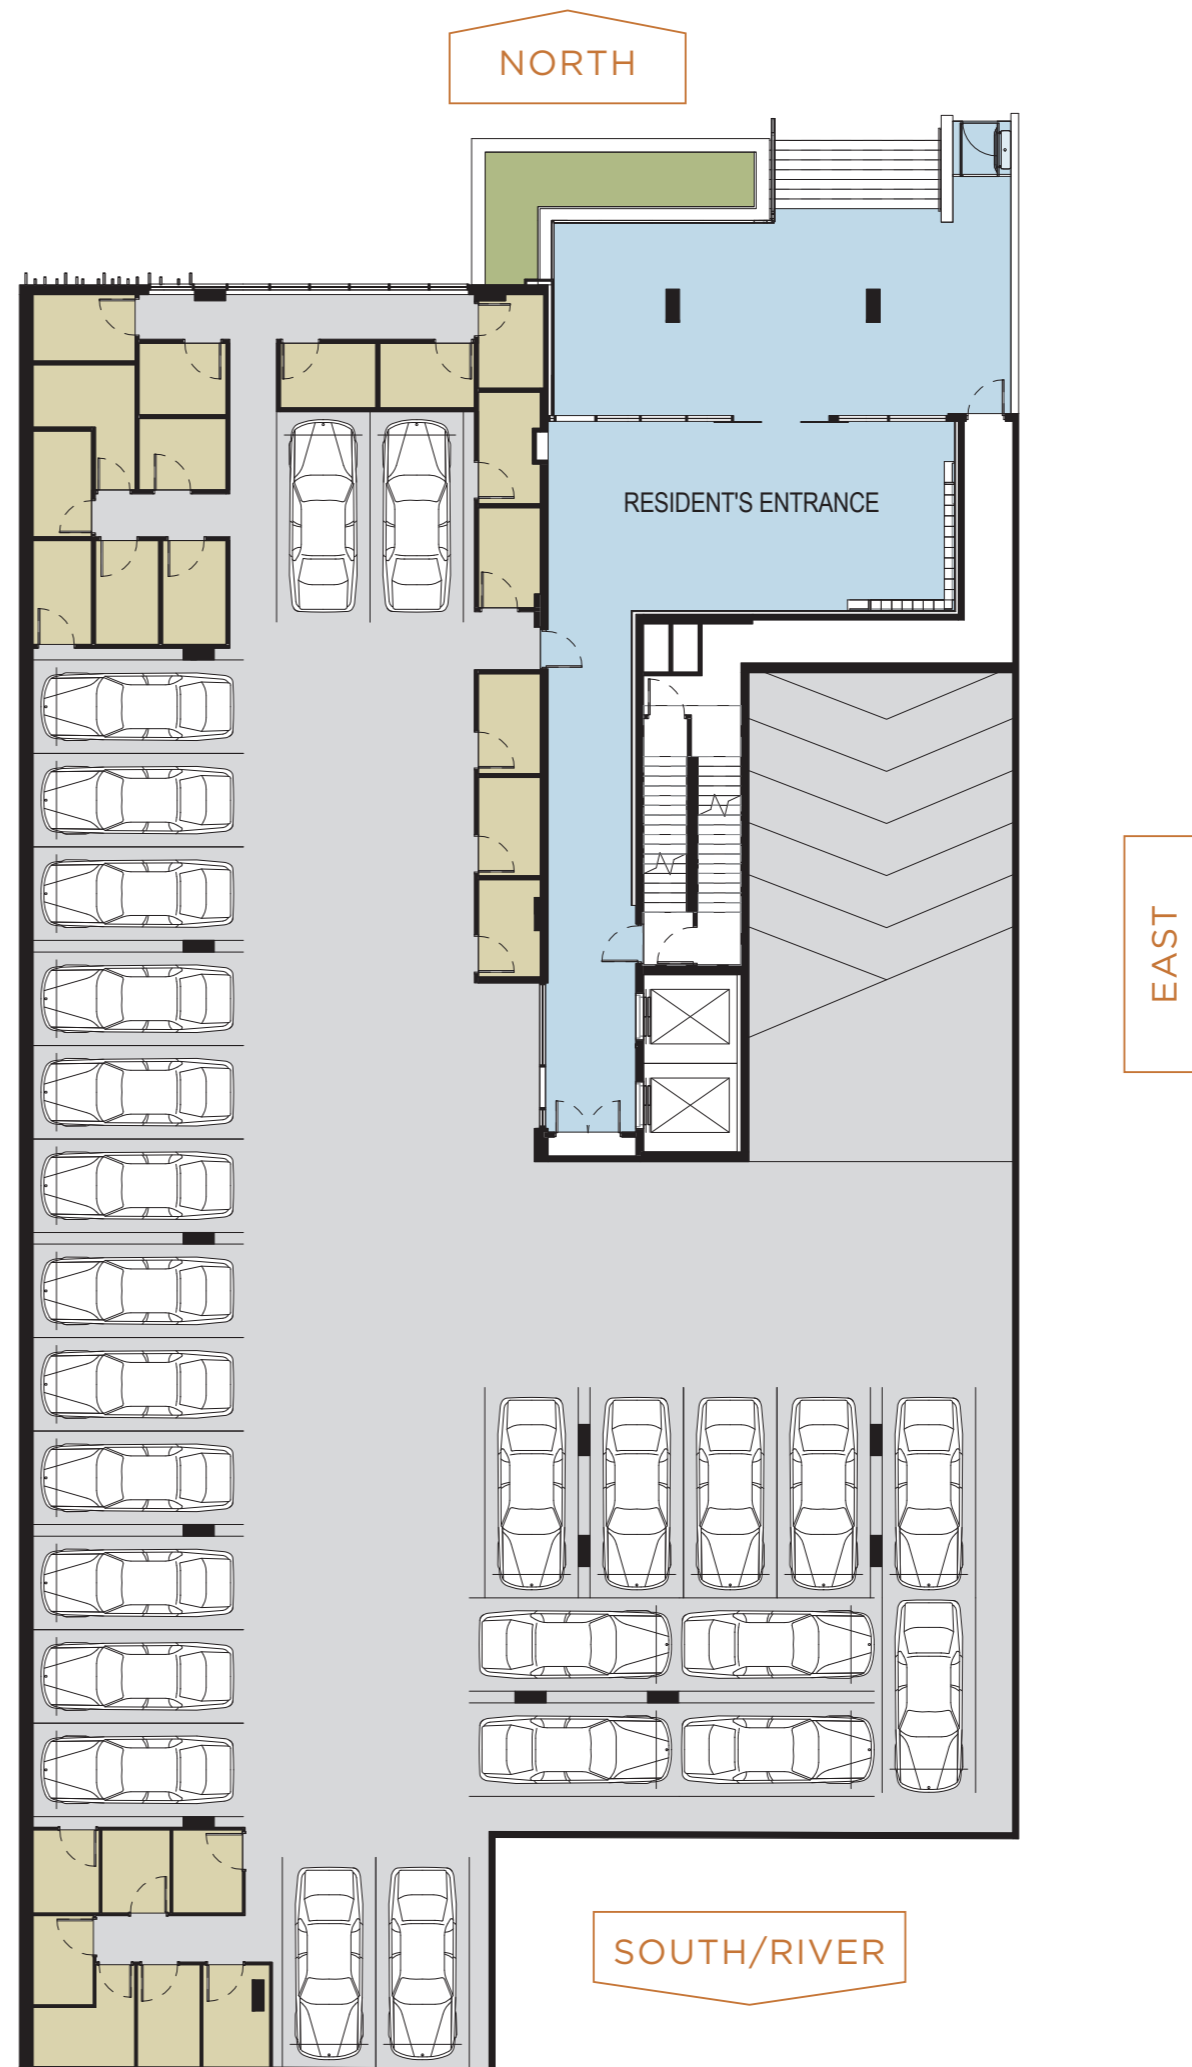

Note: Plans not to scale

ENCLAVE

EAST PERTH

PARK | RIVER | CITY

FLOOR

LG

LOWER GROUND

- TYPE A - 1 BED, 1 BATH
- TYPE B - 2 BED, 2 BATH
- TYPE C - 3 BED, 2 BATH

Last updated 6/12/2017

Note: Plans not to scale

ENCLAVE

EAST PERTH

PARK | RIVER | CITY

FLOOR

UG

UPPER GROUND

- TYPE A - 1 BED, 1 BATH
- TYPE B - 2 BED, 2 BATH
- TYPE C - 3 BED, 2 BATH

ENCLAVE

EAST PERTH

PARK | RIVER | CITY

FLOOR 1

FIRST

- TYPE A - 1 BED, 1 BATH
- TYPE B - 2 BED, 2 BATH
- TYPE C - 3 BED, 2 BATH

WEST/CITY

EAST

ENCLAVE

EAST PERTH

PARK | RIVER | CITY

FLOORS

2-4

SECOND - FOURTH

- TYPE A - 1 BED, 1 BATH
- TYPE B - 2 BED, 2 BATH
- TYPE C - 3 BED, 2 BATH