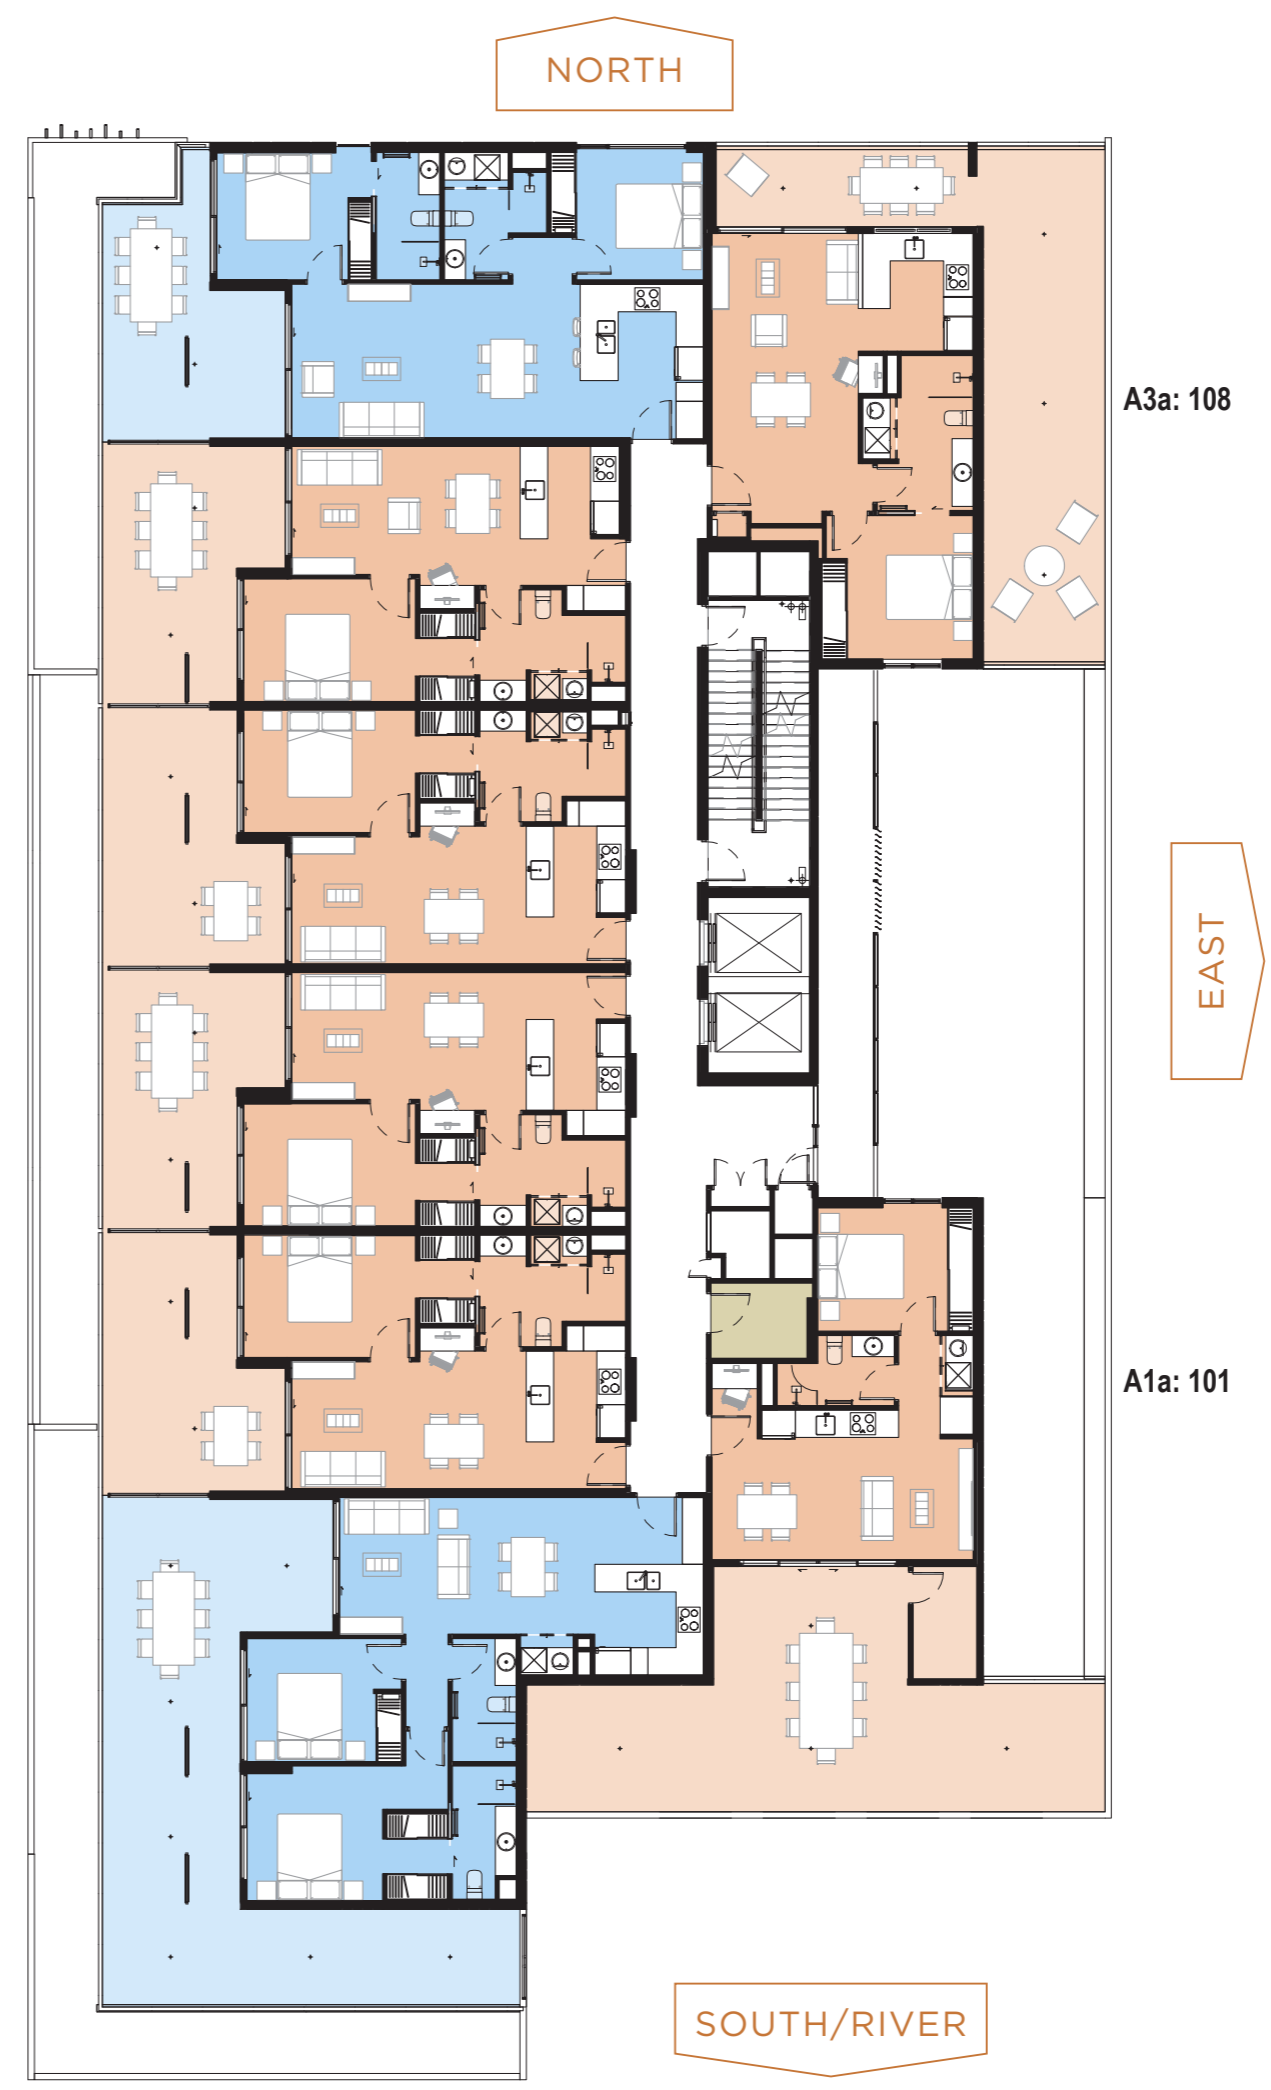

ENCLAVE

EAST PERTH

PARK | RIVER | CITY

FLOOR

B

BASEMENT

- TYPE A - 1 BED, 1 BATH
- TYPE B - 2 BED, 2 BATH
- TYPE C - 3 BED, 2 BATH

Last updated 6/12/2017

- TYPE A - 1 BED, 1 BATH
- TYPE B - 2 BED, 2 BATH
- TYPE C - 3 BED, 2 BATH

ENCLAVE

EAST PERTH

PARK | RIVER | CITY

FLOOR 1

FIRST

- TYPE A - 1 BED, 1 BATH
- TYPE B - 2 BED, 2 BATH
- TYPE C - 3 BED, 2 BATH

WEST/CITY

EAST

ENCLAVE

EAST PERTH

PARK | RIVER | CITY

FLOORS

2-4

SECOND - FOURTH

- TYPE A - 1 BED, 1 BATH
- TYPE B - 2 BED, 2 BATH
- TYPE C - 3 BED, 2 BATH

B2: 506, 606, 706, 806

A2b: 505, 605, 705, 805

C3: 504, 604, 704, 804

A2a: 503, 603, 703, 803

B3: 502, 602, 702, 802

A3: 507, 607, 707, 807

A1: 501, 601, 701, 801

- TYPE A - 1 BED, 1 BATH
- TYPE B - 2 BED, 2 BATH
- TYPE C - 3 BED, 2 BATH