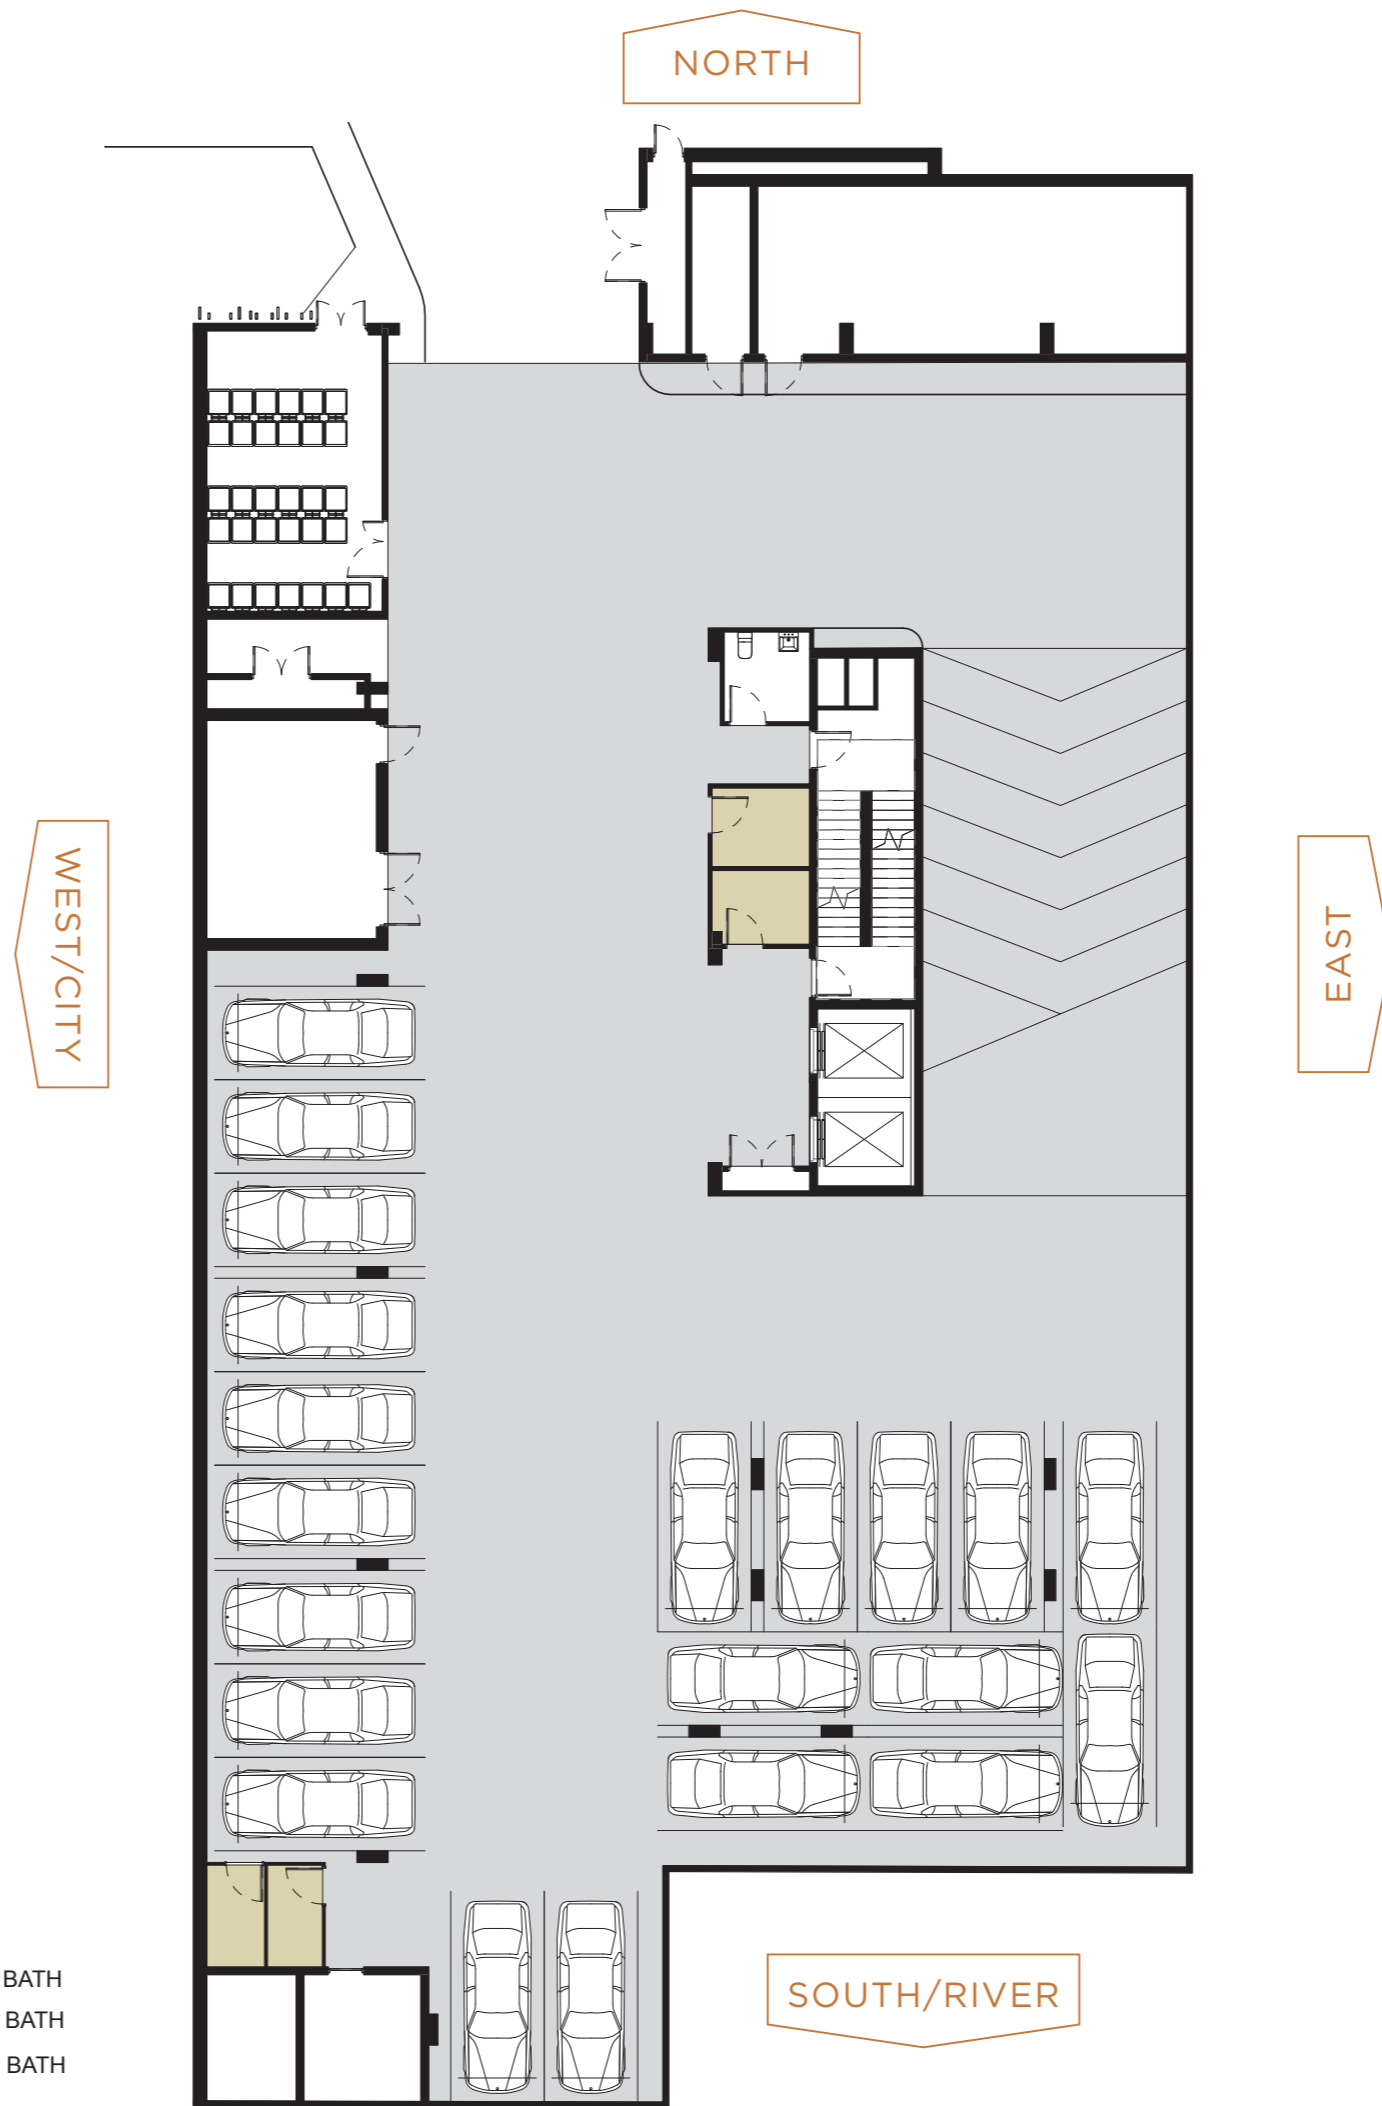

ENCLAVE

EAST PERTH

PARK | RIVER | CITY

FLOOR

B

BASEMENT

- TYPE A - 1 BED, 1 BATH
- TYPE B - 2 BED, 2 BATH
- TYPE C - 3 BED, 2 BATH

Last updated 6/12/2017

Note: Plans not to scale

ENCLAVE

EAST PERTH

PARK | RIVER | CITY

FLOOR

LG

LOWER GROUND

- TYPE A - 1 BED, 1 BATH
- TYPE B - 2 BED, 2 BATH
- TYPE C - 3 BED, 2 BATH

Last updated 6/12/2017

Note: Plans not to scale

ENCLAVE

EAST PERTH

PARK | RIVER | CITY

FLOOR

UG

UPPER GROUND

- TYPE A - 1 BED, 1 BATH
- TYPE B - 2 BED, 2 BATH
- TYPE C - 3 BED, 2 BATH

ENCLAVE

EAST PERTH

PARK | RIVER | CITY

FLOOR 1

FIRST

- TYPE A - 1 BED, 1 BATH
- TYPE B - 2 BED, 2 BATH
- TYPE C - 3 BED, 2 BATH

WEST/CITY