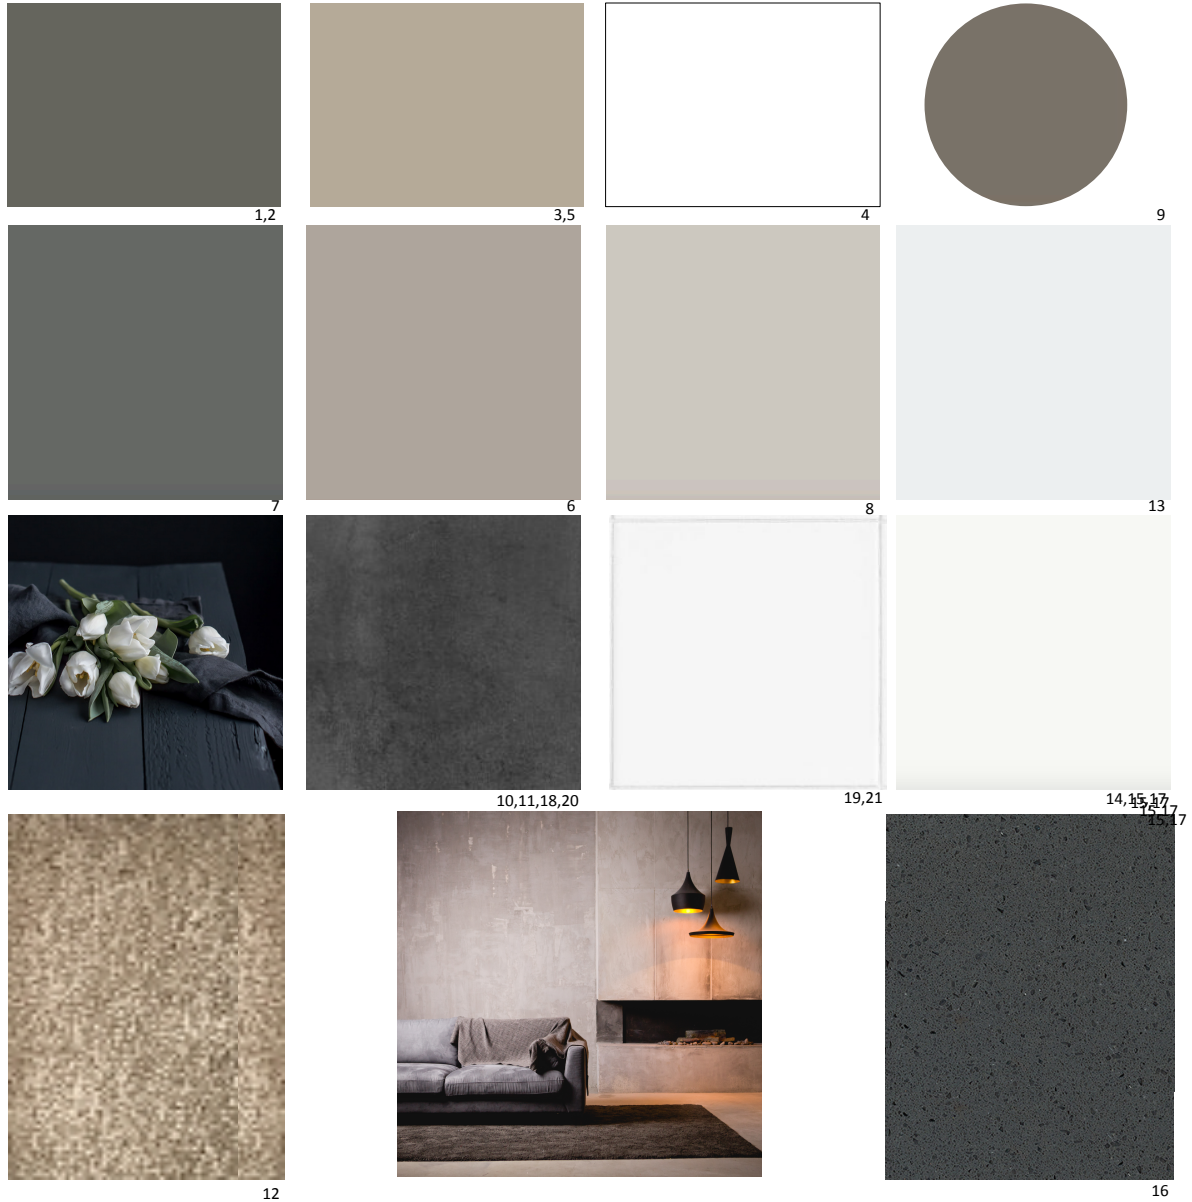

Moody Luxe

1. Roof- Colorbond- Woodland Grey
2. Gutter-Colorbond- Woodland Grey
3. Fascia- Colorbond- Dune
4. Windows- Pearl White
5. Garage Door- Colorbond- Dune
6. Render 1- Dulux- Pale Earth P13B3
7. Render 2- Dulux- Teahouse PG1F6
8. Render 3- Dulux- Limed White P13B1
9. Driveway- CCS- Onyx 44
10. External Floor (tile)-79930
11. Internal Floor (tile)-79928
12. Internal Floor (carpet)- That's Bliss- Sunrise 5192

13. Internal Wall Paint –Dulux- White On white SW1E2
14. Woodwork Colour- Dulux- Vivid White SW1G1
15. Polyurethane Cabinets- Dulux- Vivid White SW1G1
16. Benchtop- Smartstone- Marengo
17. Glass Splash Back – Dulux- Vivid White SW1G1
18. Bathroom Floor Tile- 1006529
19. Bathroom Wall Tile- 182180
20. Bathroom Feature Wall- 1006529
21. Laundry Splashback (tile)- 182180