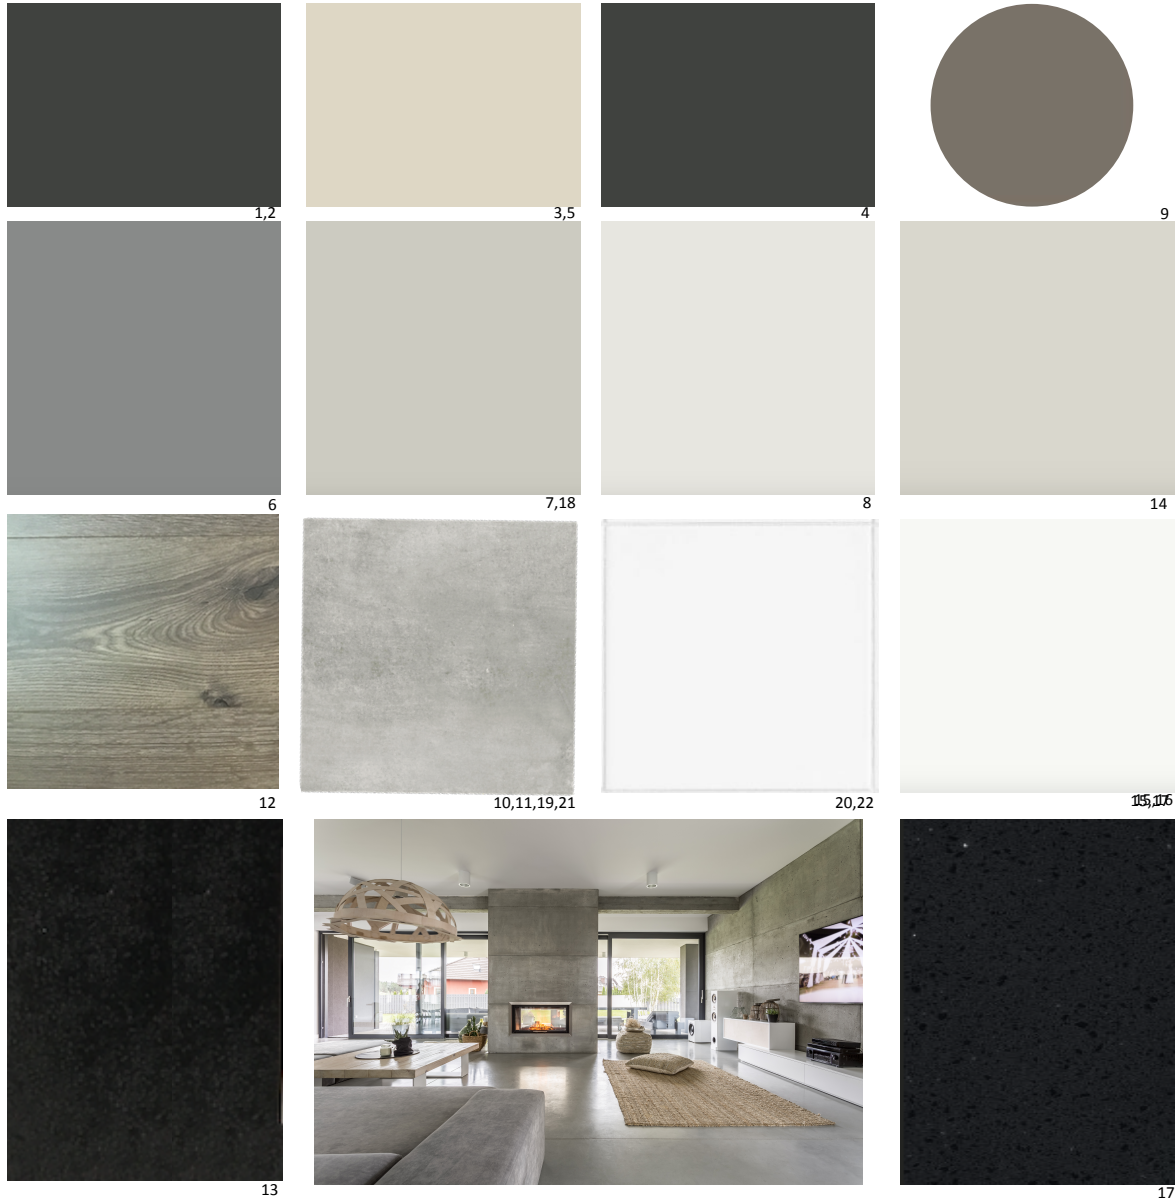

Classic Hamptons

- | | |
|--------------------------------------------------|-------------------------------------------------------|
| 1. Roof- Colorbond- Shale Grey | 13. Internal Wall Paint –Dulux- Whisper White SW1C2 |
| 2. Gutter-Colorbond- Shale Grey | 14. Woodwork Colour- Dulux- Whisper White SW1C2 |
| 3. Fascia- Colorbond- Surfmist | 15. Polyurethane Cabinets- Dulux- Whisper White SW1C2 |
| 4. Windows- Pearl White | 16. Benchtop- Smartstone- Astral |
| 5. Garage Door- Colorbond- Surfmist | 17. Glass Splash Back – Dulux- Whisper White SW1C2 |
| 6. Render 1- Dulux- White Duck PN1B7 | 18. Bathroom Floor Tile- 1000467 |
| 7. Render 2- Dulux- Stony Creek PN1B8 | 19. Bathroom Wall Tile- 1009268 |
| 8. Render 3- Dulux- Vivid White SW1G1 | 20. Bathroom Feature Wall- 1000467 |
| 9. Driveway- CCS- Ghost Gum | 21. Laundry Splashback (tile)-97442 |
| 10. External Floor (tile)-1000445 | |
| 11. Internal Floor (tile)-1000467 | |
| 12. Internal Floor (carpet)- Comet- 12 Andromeda | |

Modern Industrial

1. Roof- Colorbond- Night Sky
2. Gutter-Colorbond- Night Sky
3. Fascia- Colorbond- Surfmist
4. Windows- Black
5. Garage Door- Colorbond- Surfmist
6. Render 1- Dulux- Timeless Grey PN2A4
7. Render 2- Dulux- Unforgettable PN2E4
8. Render 3- Dulux- Whitsunday Island PN2A2
9. Driveway- CCS- Onyx 44
10. External Floor (tile)-79933
11. Internal Floor (tile)-79931
12. Internal Floor (timber)- Tawny Oak
13. Internal Floor (carpet)- That's Bliss- Pitch Black SC5179

14. Internal Wall Paint –Dulux- White Exchange Quarter
15. Woodwork Colour- Dulux- Vivid White SW1G1
16. Polyurethane Cabinets- Dulux- Vivid White SW1G1
17. Benchtop- Smartstone- Nero Astral
18. Glass Splash Back - Dulux- Unforgettable PN2E4
19. Bathroom Floor Tile- 1006527
20. Bathroom Wall Tile- 1009268
21. Bathroom Feature Wall- 1006527
22. Laundry Splashback (tile)- 1009268