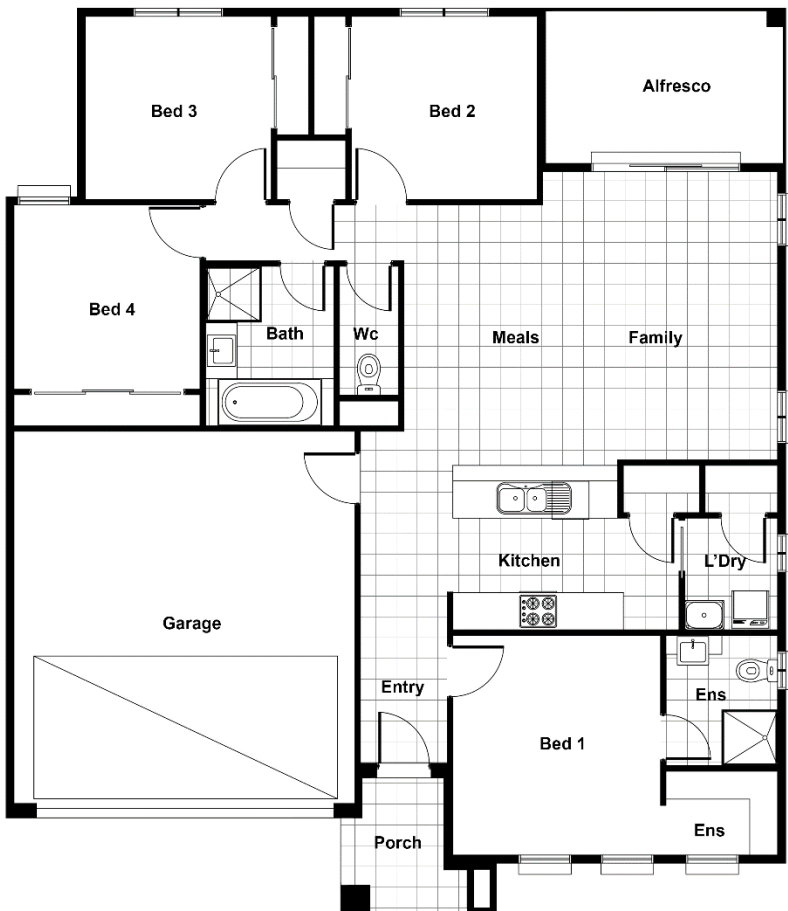

4

2

2

House Dimensions

Room sizes (mm)

Bed 1	3350 x 3540
Bed 2	3000 x 2950
Bed 3	3000 x 2950
Bed 4	3000 x 2970
Meals	4200 x 2240
Living	4650 x 3790
Garage	6000 x 5500

Total 170.13m2 (18.31sq)

House Length 14.36m

House width 12.80m

Min Block Width 14.00m

Urban façade option

Modern façade option