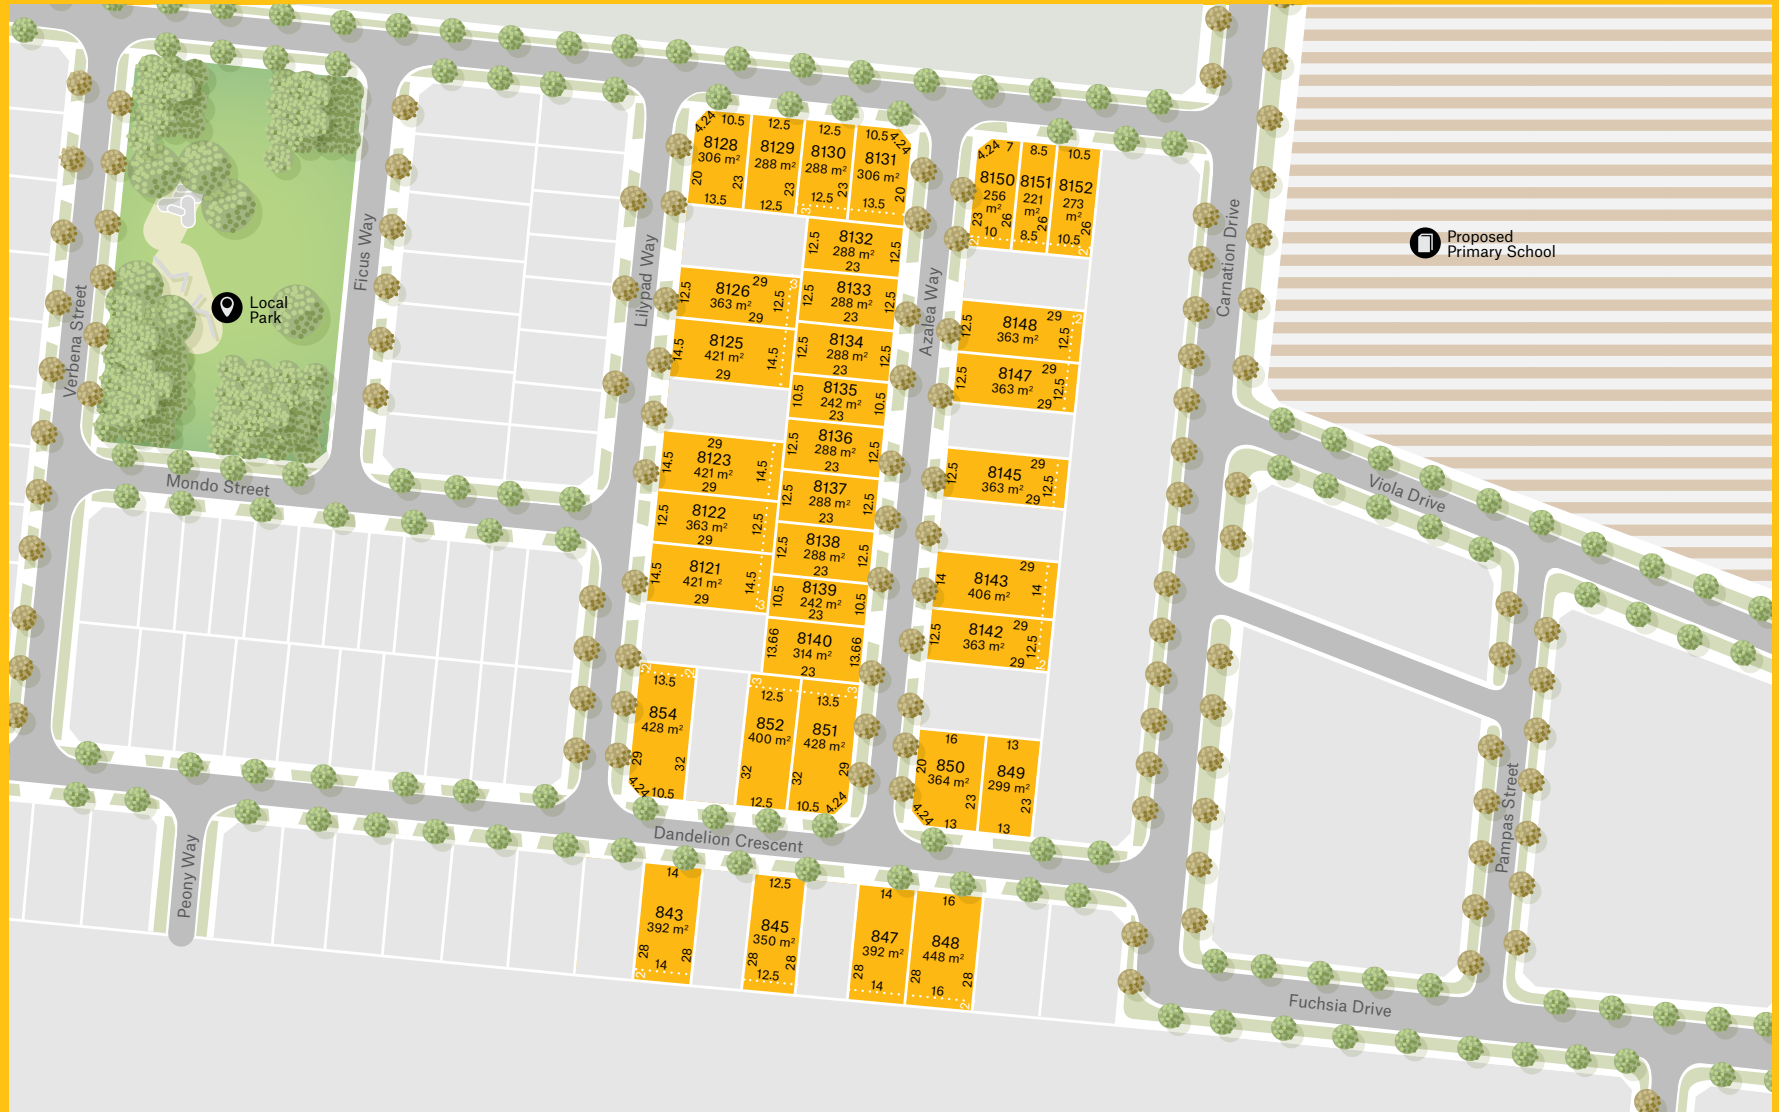

Bridgefield.

Stage 8C

Oliver Hume
03 9684 8135
Sales@bridgefieldliving.com.au

Bridgefieldliving.com.au

Developed by

Goldfields