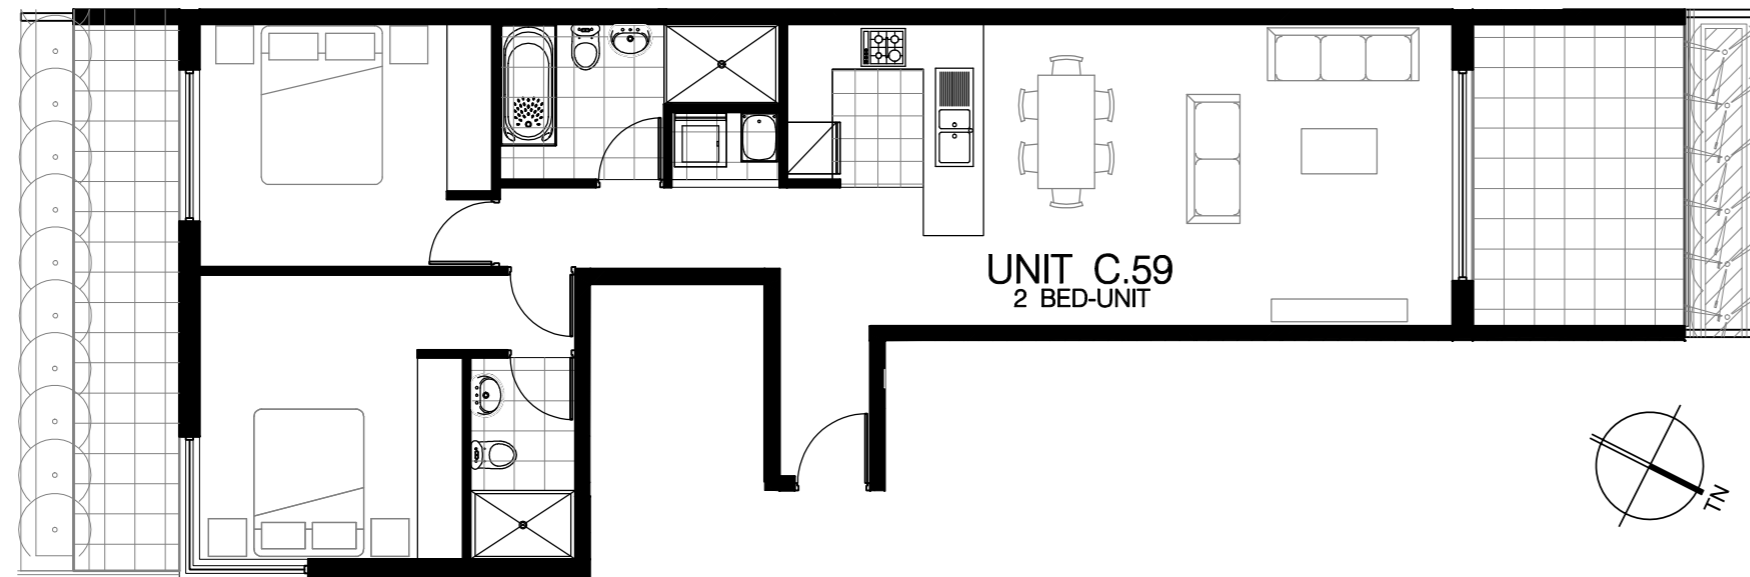

CRAWFORD

THE BROADWAY

BUILDING NAME
CRAWFORD

APARTMENTS
C.59

Internal area 82m²
 External 29m²
Total area 111m²

APARTMENT

LEVEL

PRICE