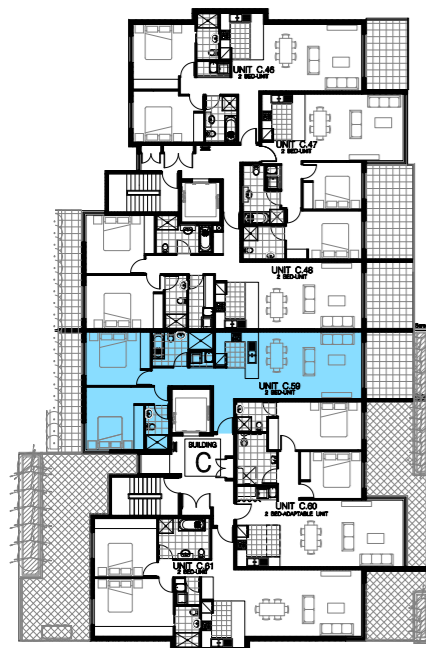

CRAWFORD

THE BROADWAY

BUILDING NAME
CRAWFORD

APARTMENTS
C.59

Internal area 82m²
 External 29m²
Total area 111m²

APARTMENT

LEVEL

PRICE