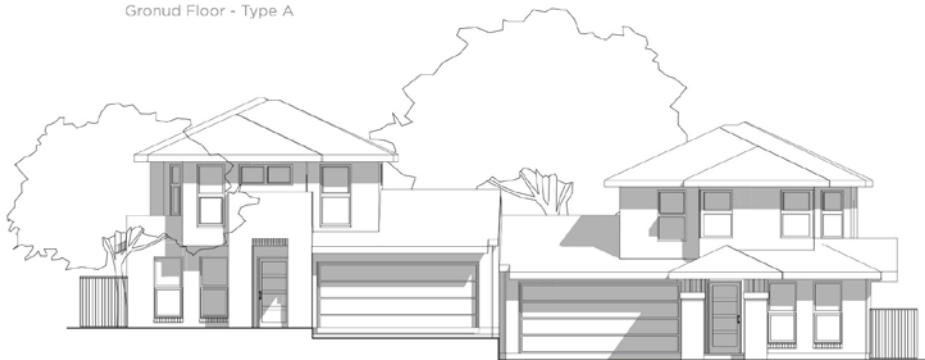

TANDERRA

MORISSET

A & A1

3 Bedroom Townhouse

LOTS: 10, 11, 16, 17, 18, 19

Dwelling size
192m²

Living **156.4m²**

Terrace **11.7m²**

Garage **35.6m²**

First Floor - Type A

First Floor - Type A1

Ground Floor - Type A

Ground Floor - Type A1

Facade Type A

Facade Type A1