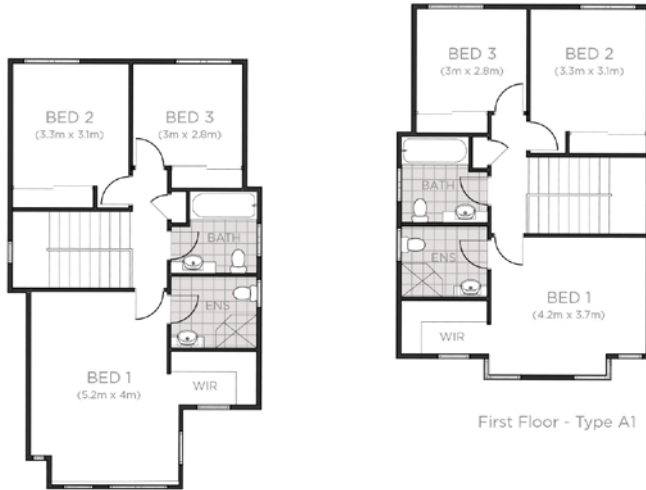

TANDERRA

MORISSET

A & A1

3 Bedroom Townhouse

LOTS: 10, 11, 16, 17, 18, 19

Dwelling size
192m²

Living **156.4m²**

Terrace **11.7m²**

Garage **35.6m²**

First Floor - Type A

First Floor - Type A1

Ground Floor - Type A

Ground Floor - Type A1

Facade Type A

Facade Type A1